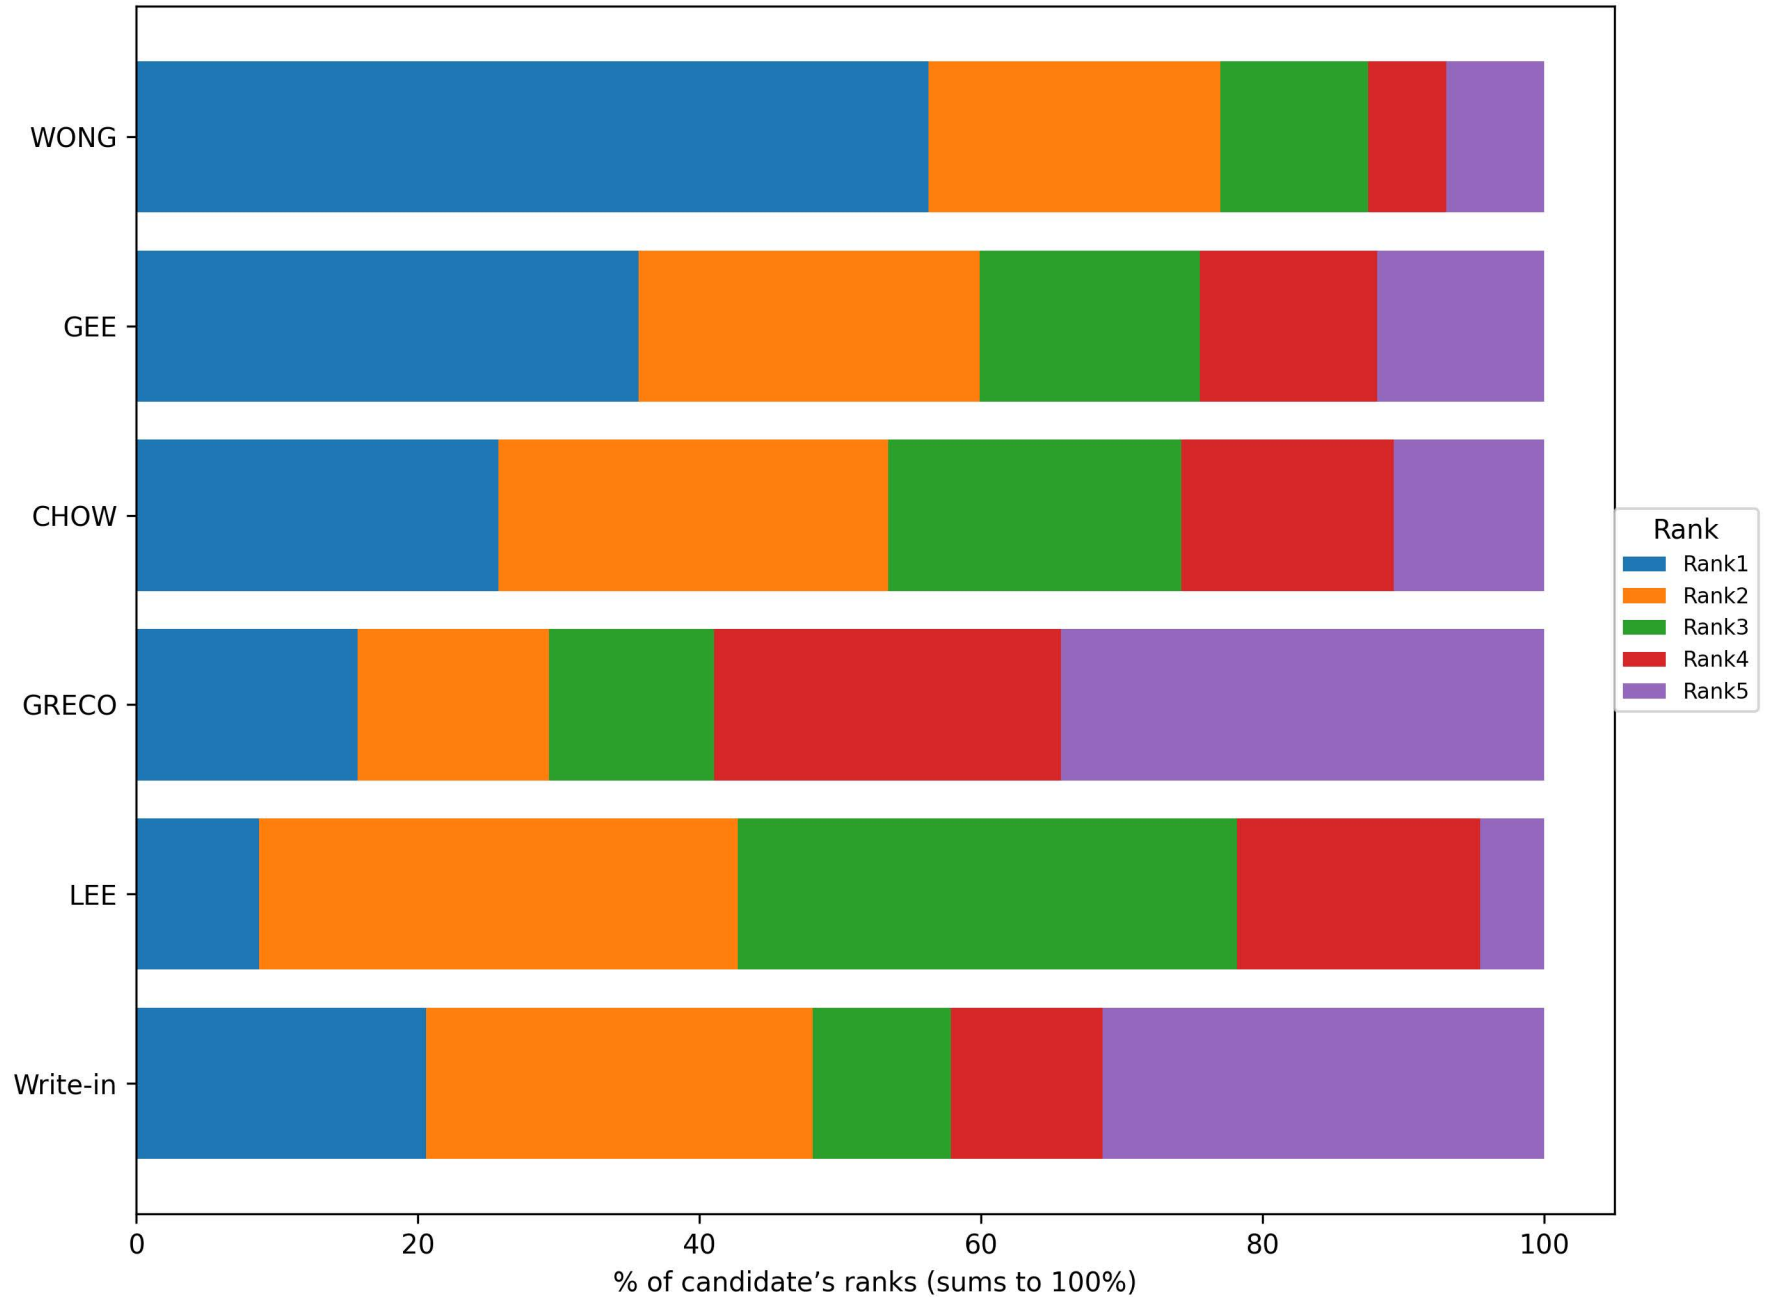

MEMBER, BOARD OF SUPERVISORS, DISTRICT 4 — Rank distribution (100% stacked by candidate)