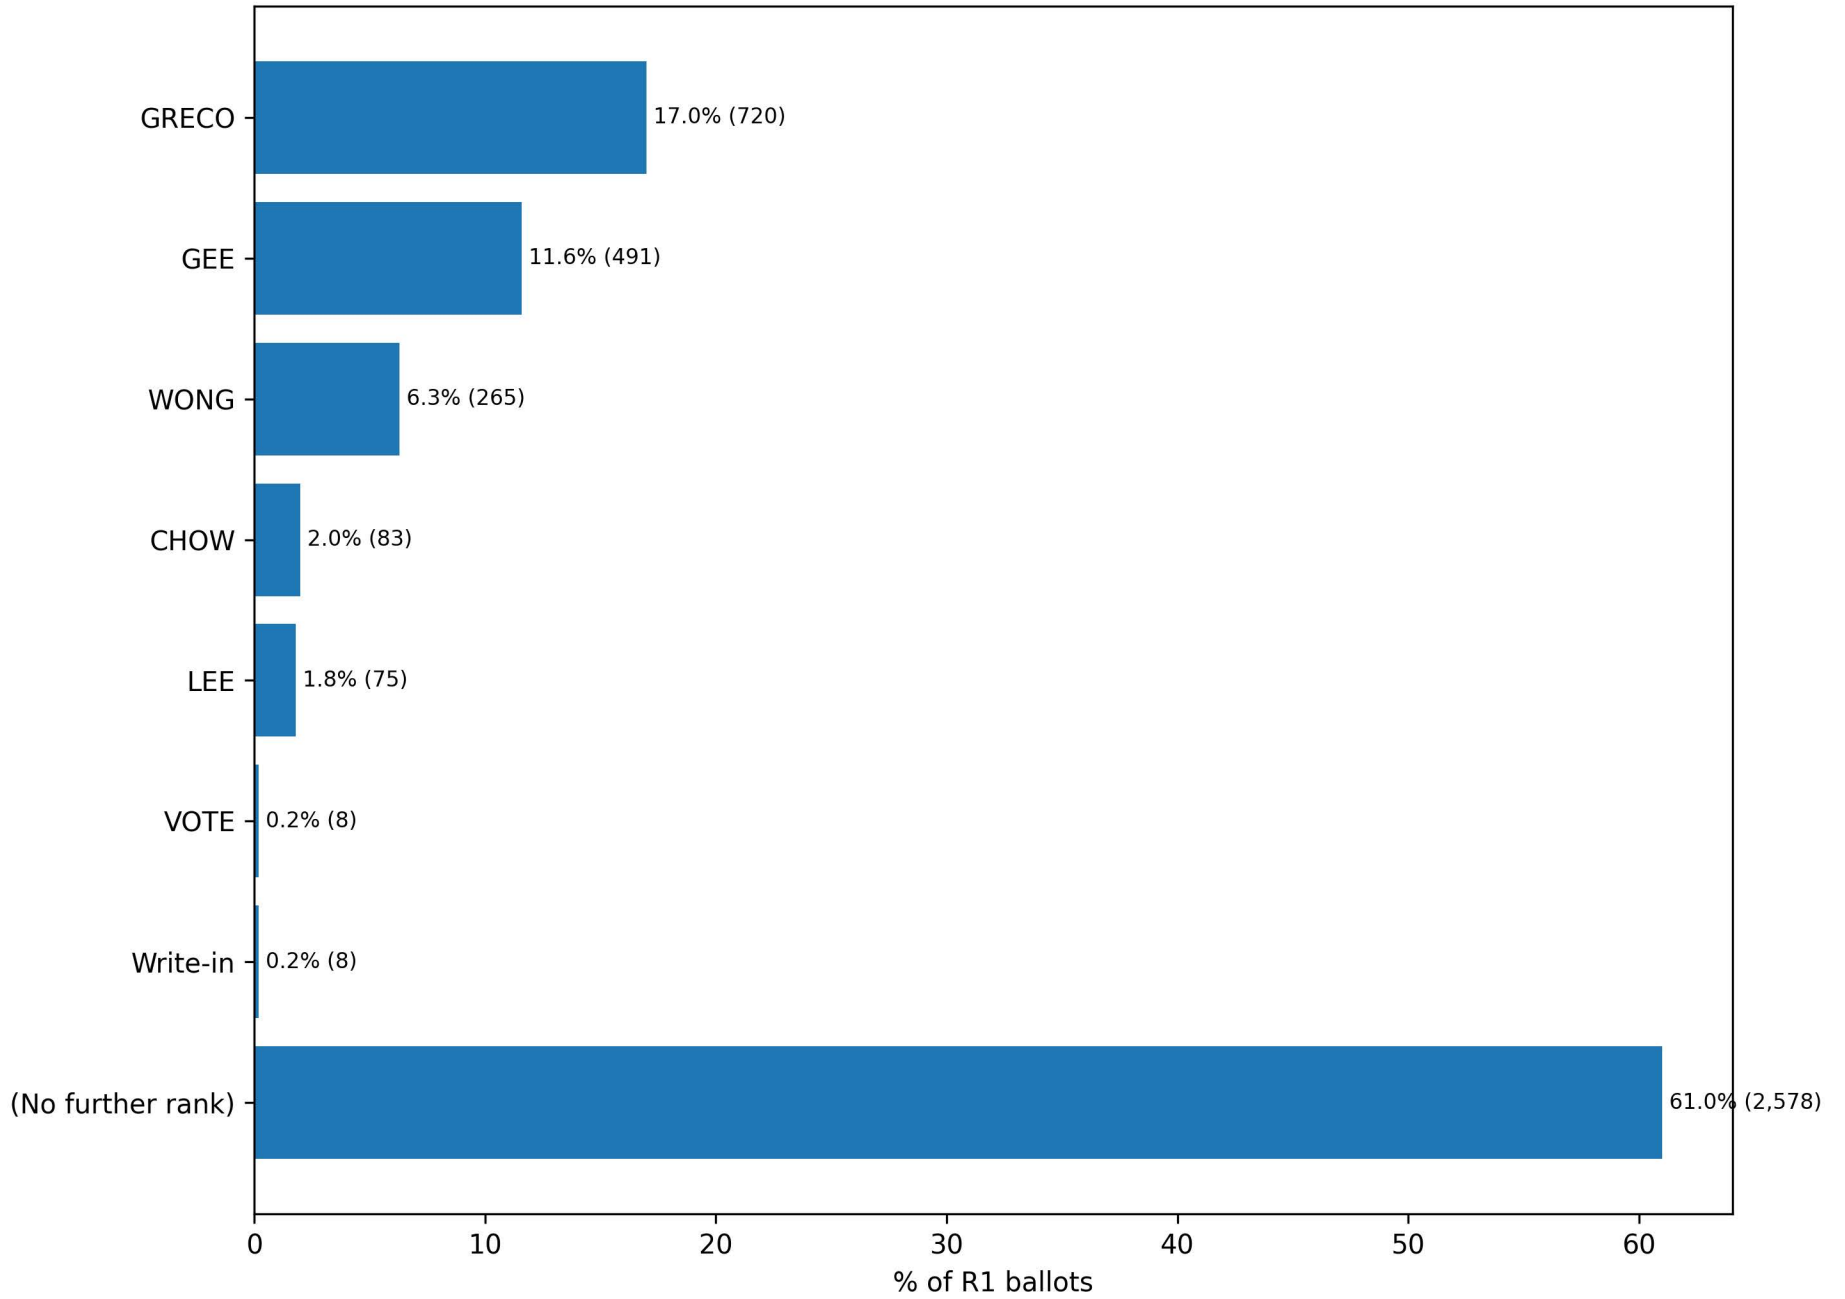

MEMBER, BOARD OF SUPERVISORS, DISTRICT 4 — ALBERT CHOW: next choices at Rank 5