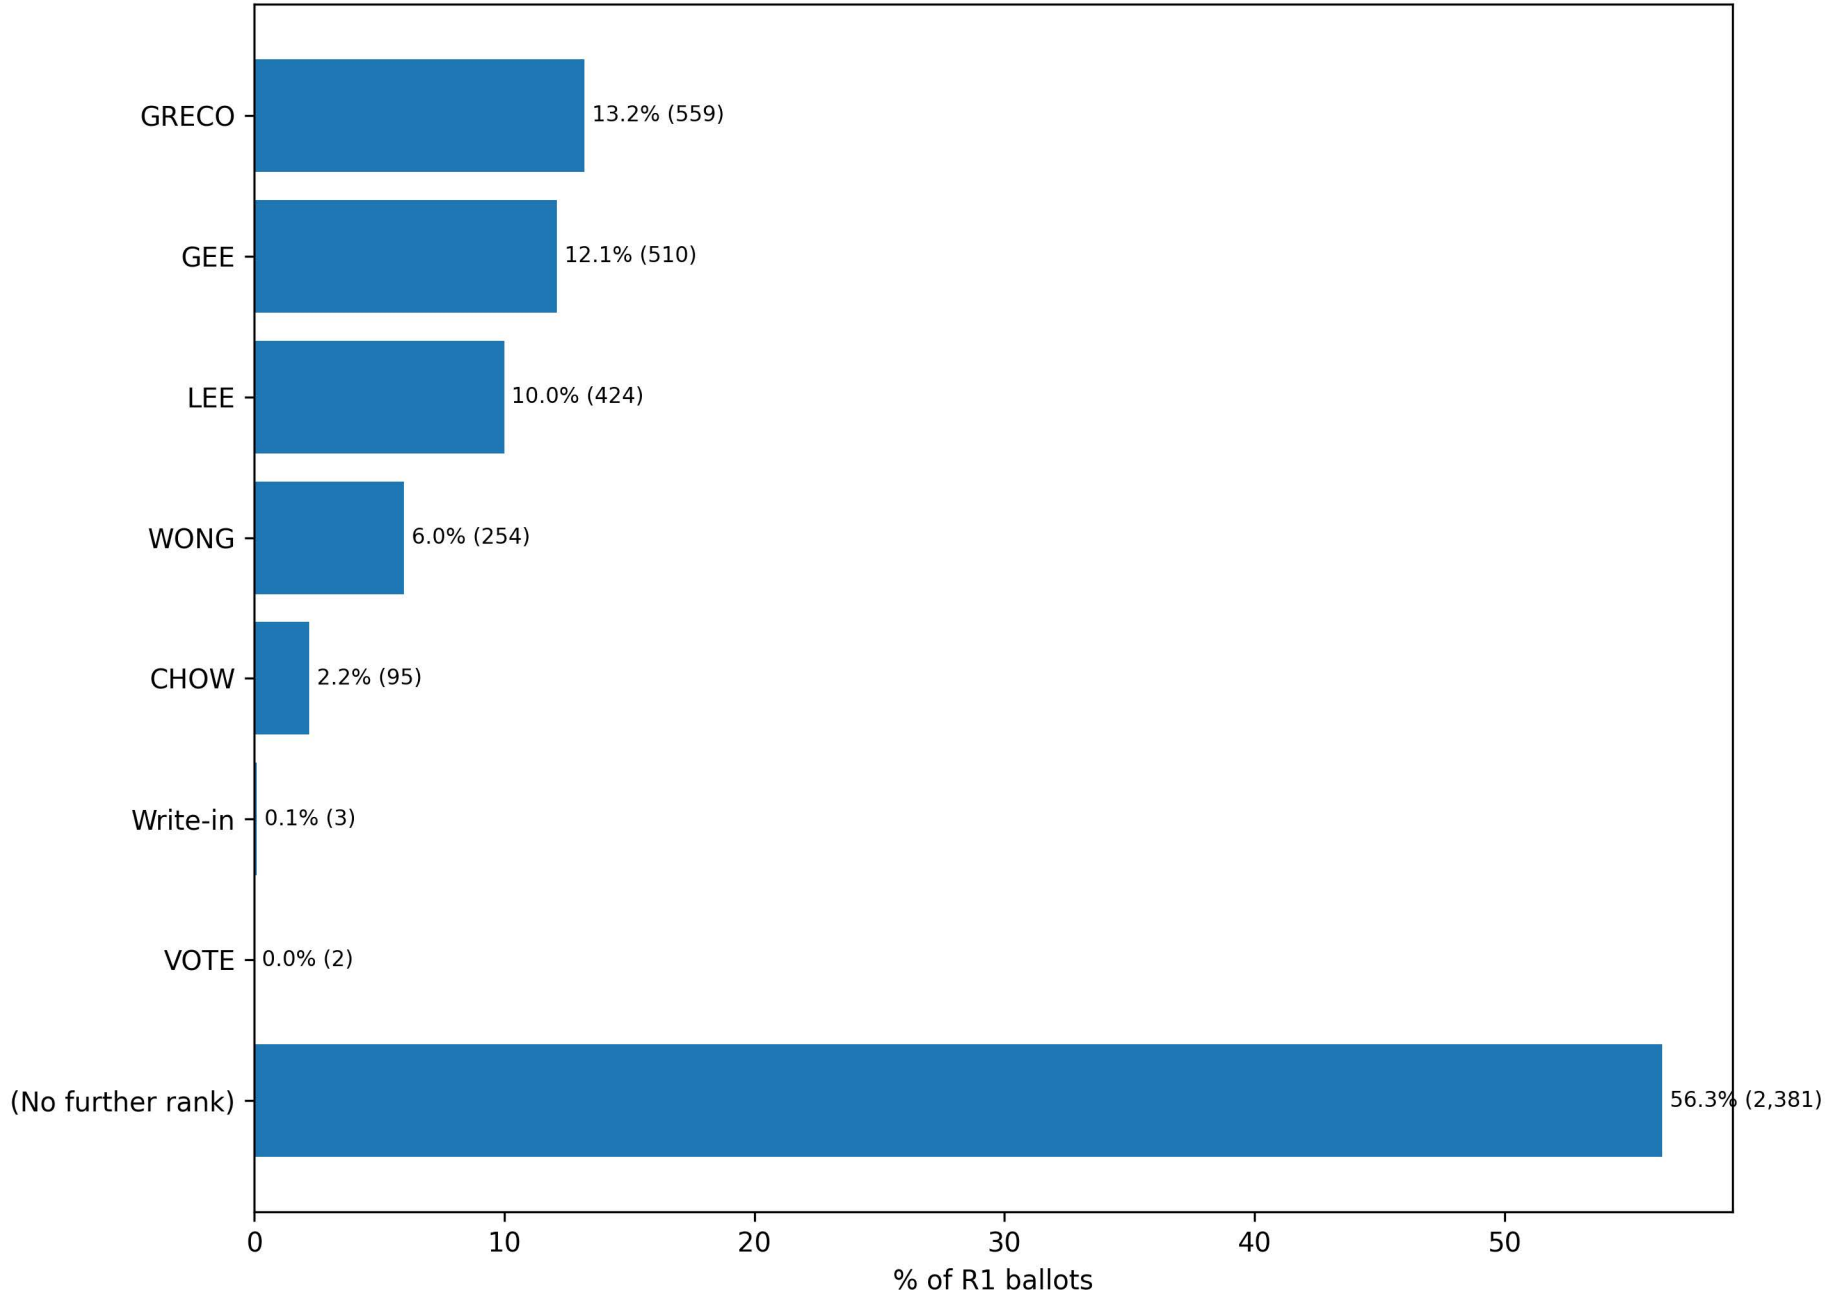

MEMBER, BOARD OF SUPERVISORS, DISTRICT 4 — ALBERT CHOW: next choices at Rank 4