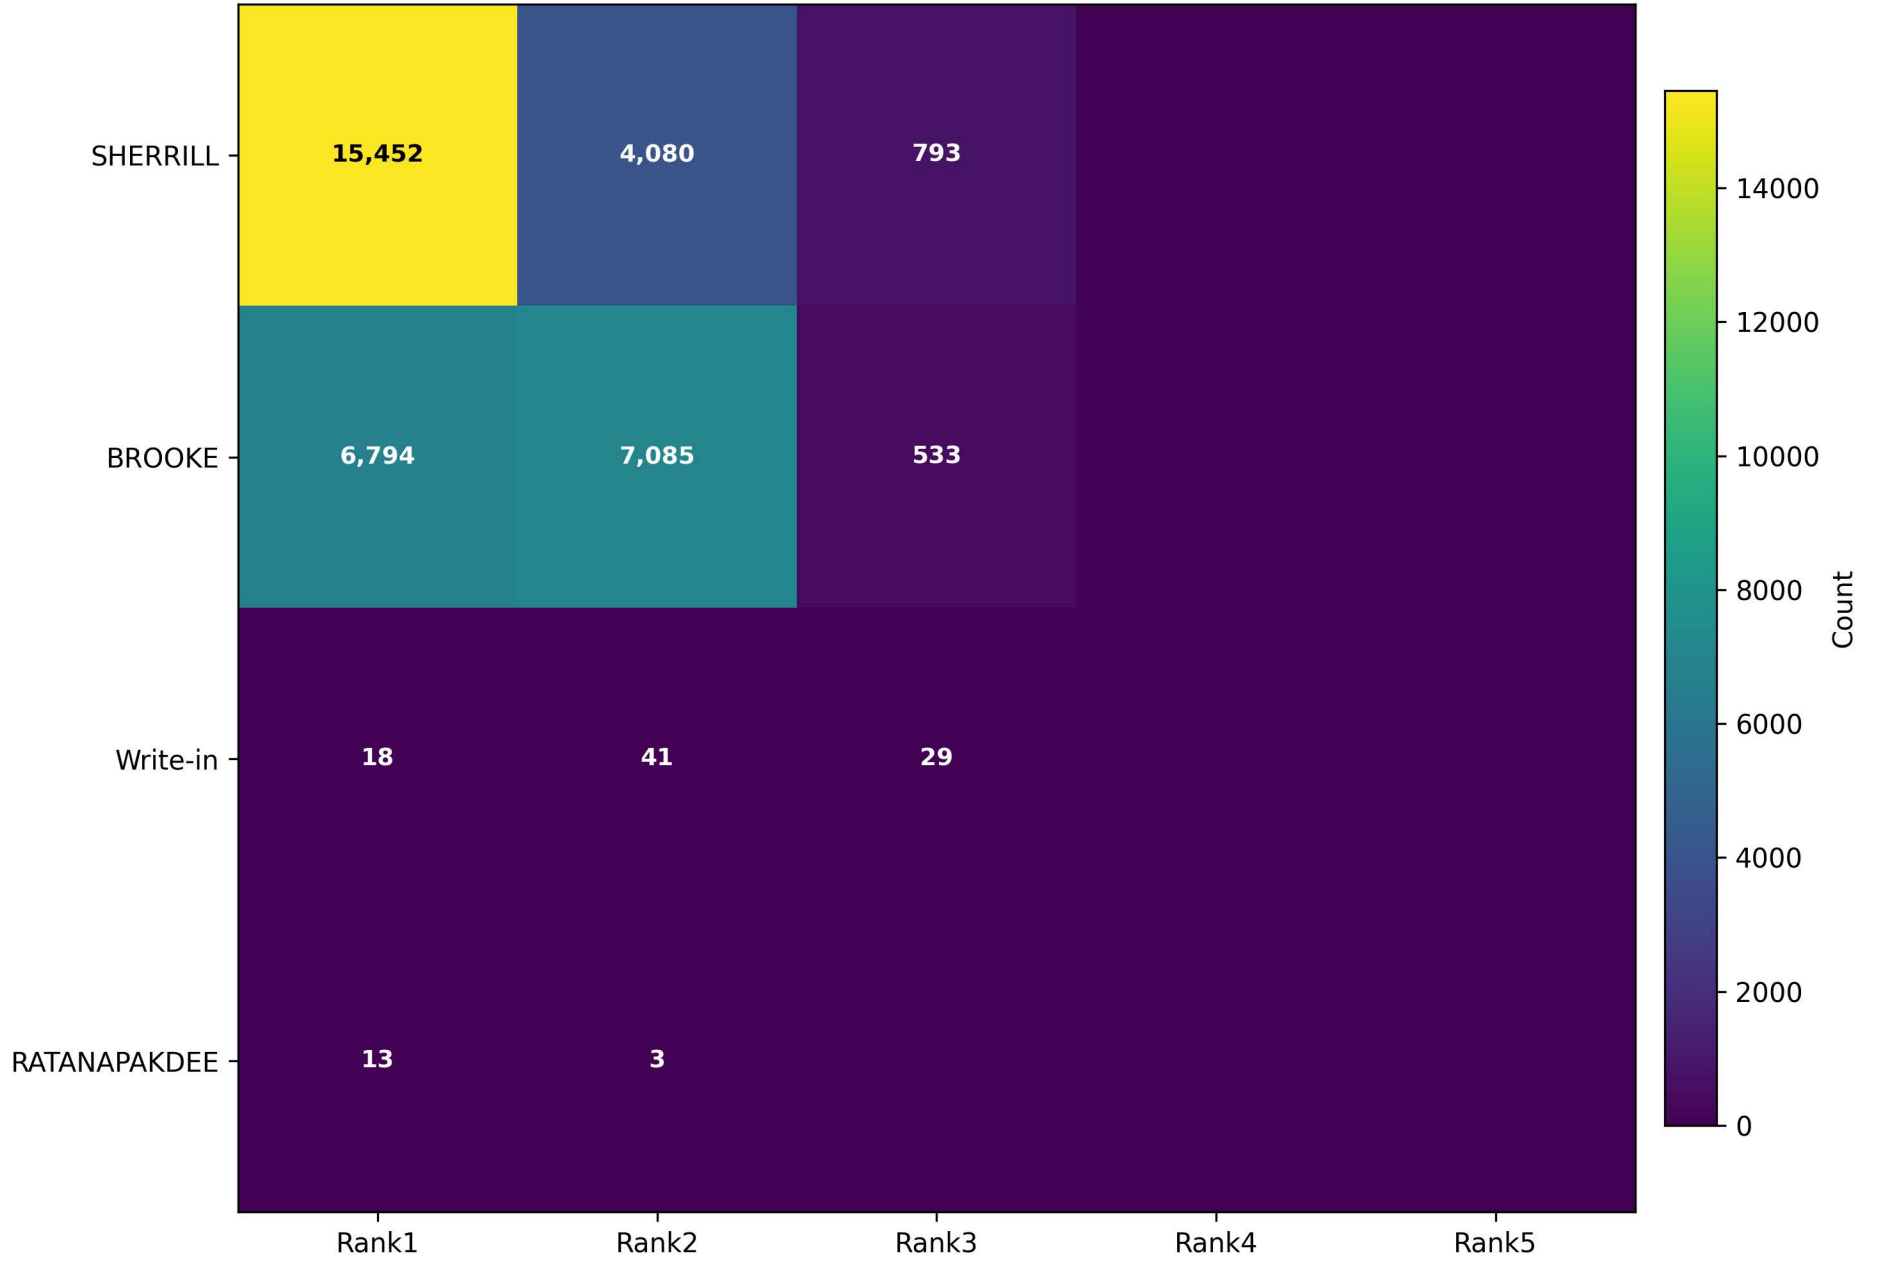

MEMBER, BOARD OF SUPERVISORS, DISTRICT 2 — Rank distribution (counts)

MEMBER, BOARD OF SUPERVISORS, DISTRICT 2 — Rank distribution (100% stacked by candidate)

MEMBER, BOARD OF SUPERVISORS, DISTRICT 2 — LORI BROOKE: next choices at Rank 2

MEMBER, BOARD OF SUPERVISORS, DISTRICT 2 — LORI BROOKE: next choices at Rank 3

MEMBER, BOARD OF SUPERVISORS, DISTRICT 2 — LORI BROOKE: next choices at Rank 4

MEMBER, BOARD OF SUPERVISORS, DISTRICT 2 — LORI BROOKE: next choices at Rank 5