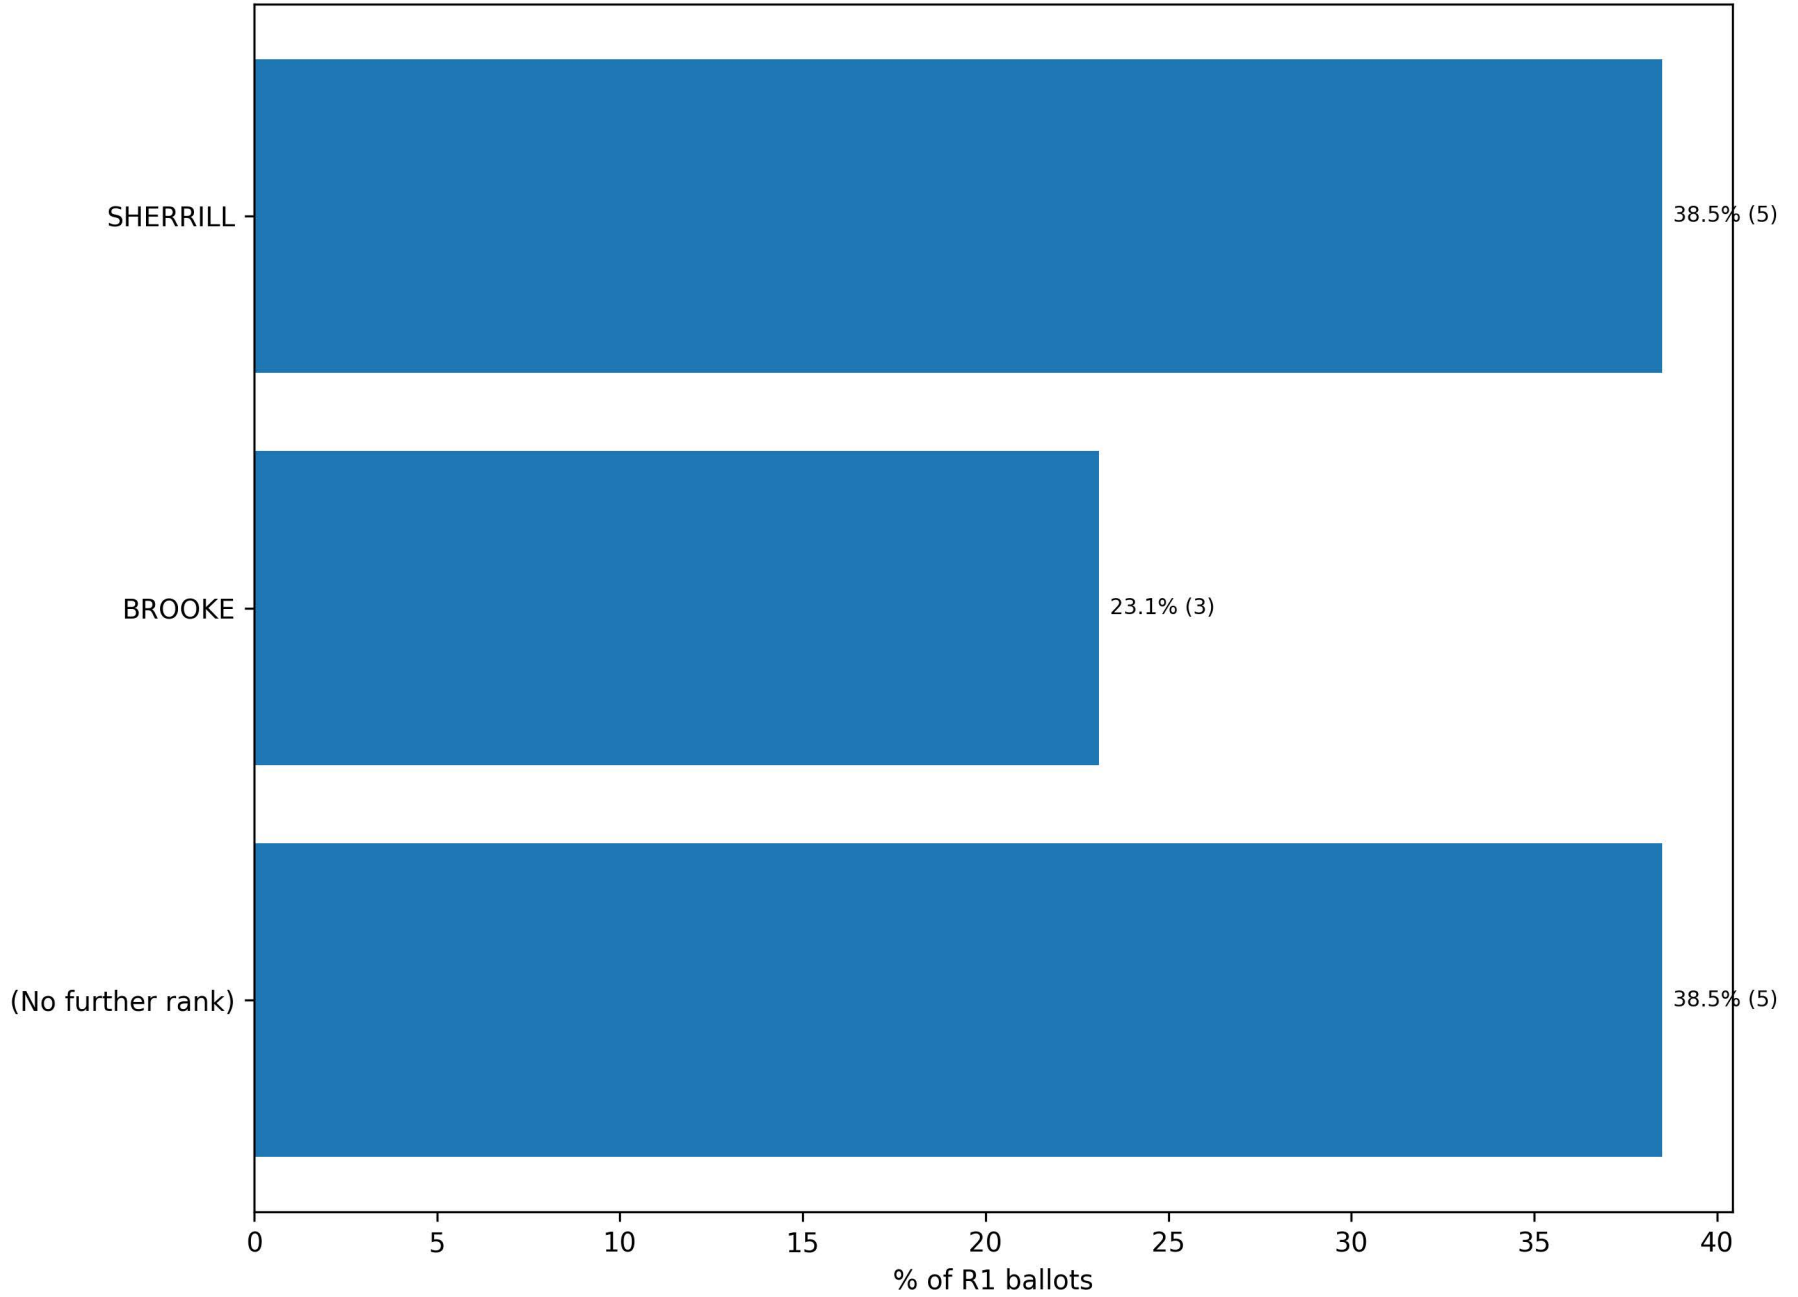

MEMBER, BOARD OF SUPERVISORS, DISTRICT 2 — MONTHANUS RATANAPAKDEE: next choices at Rank 2