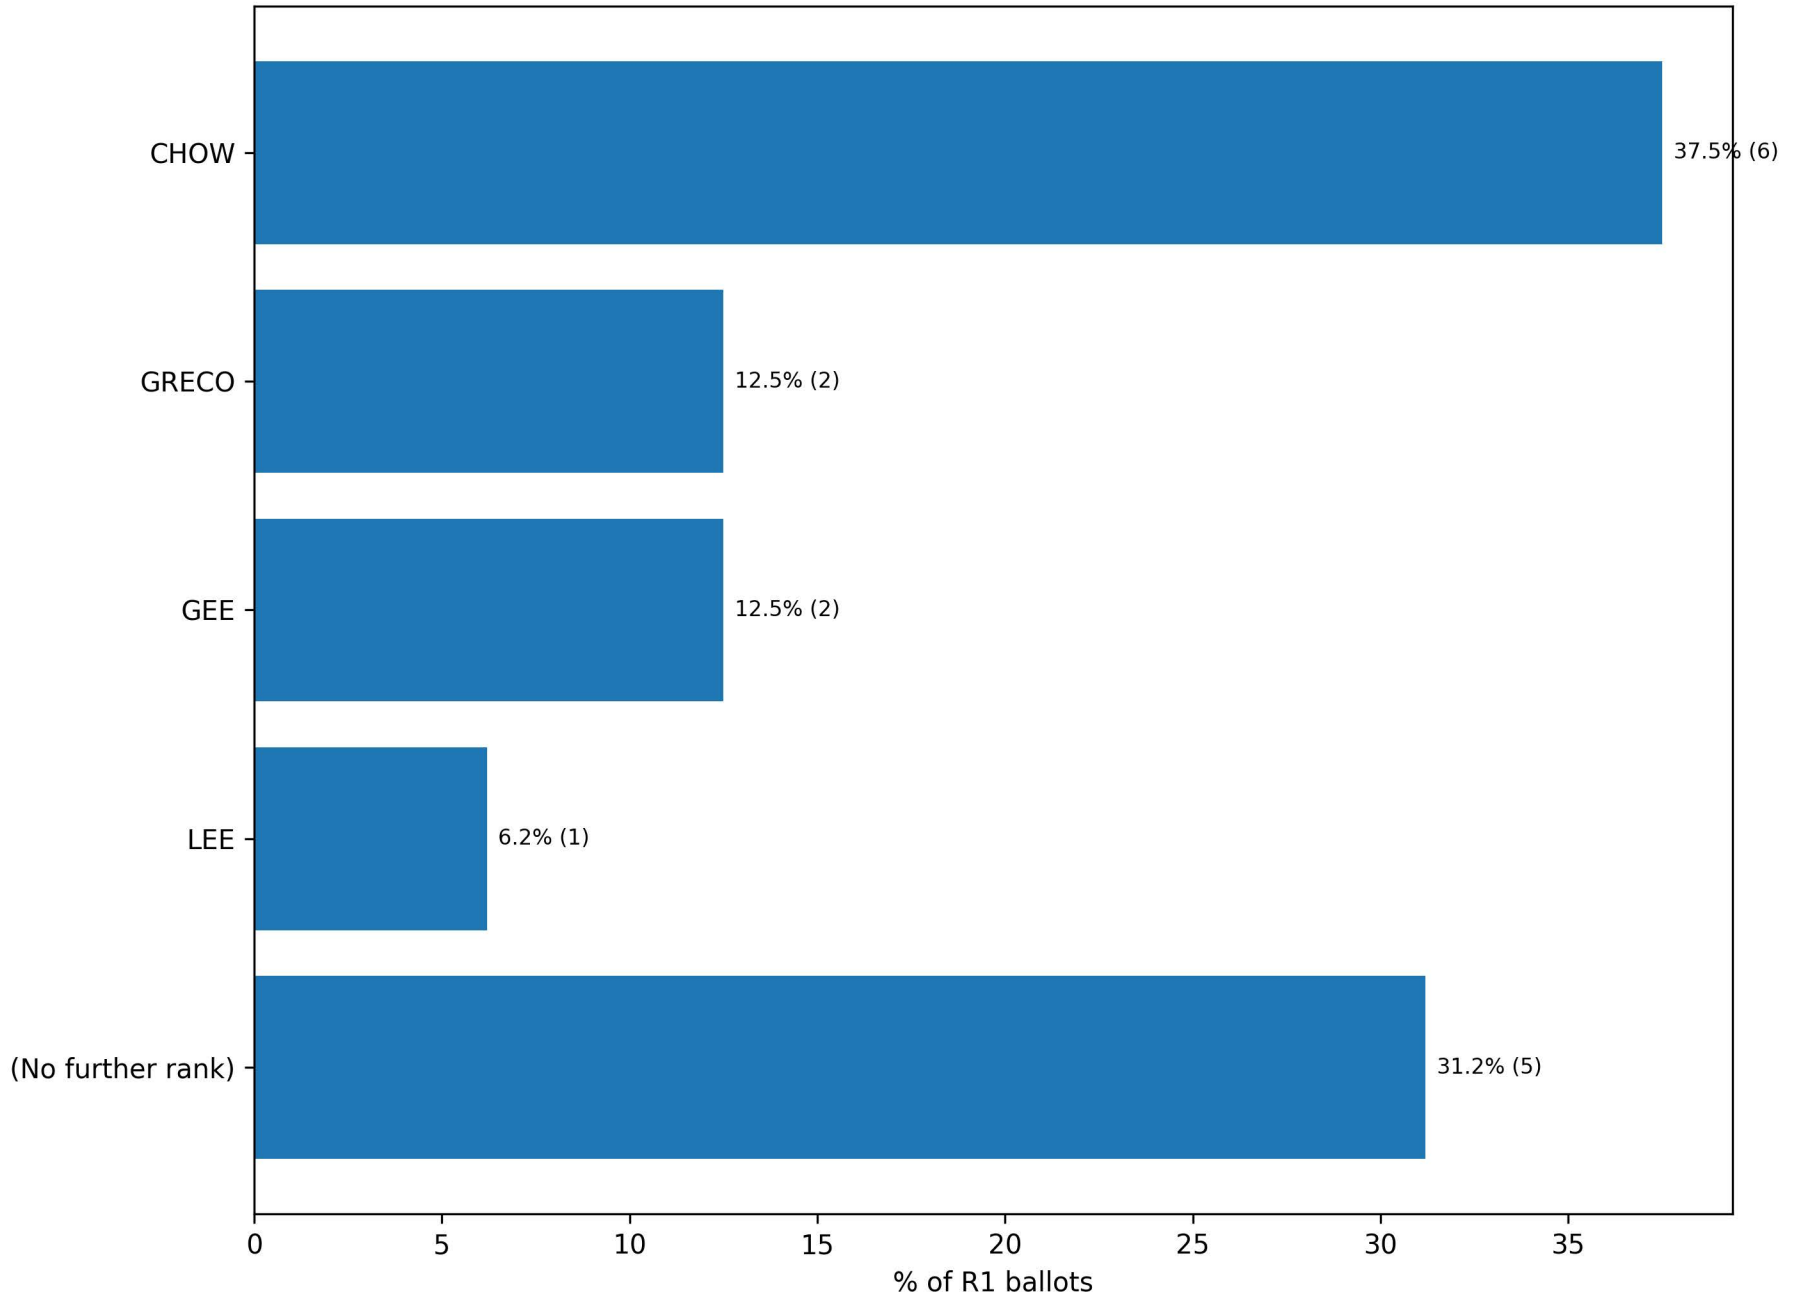

MEMBER, BOARD OF SUPERVISORS, DISTRICT 4 — Write-in: next choices at Rank 4