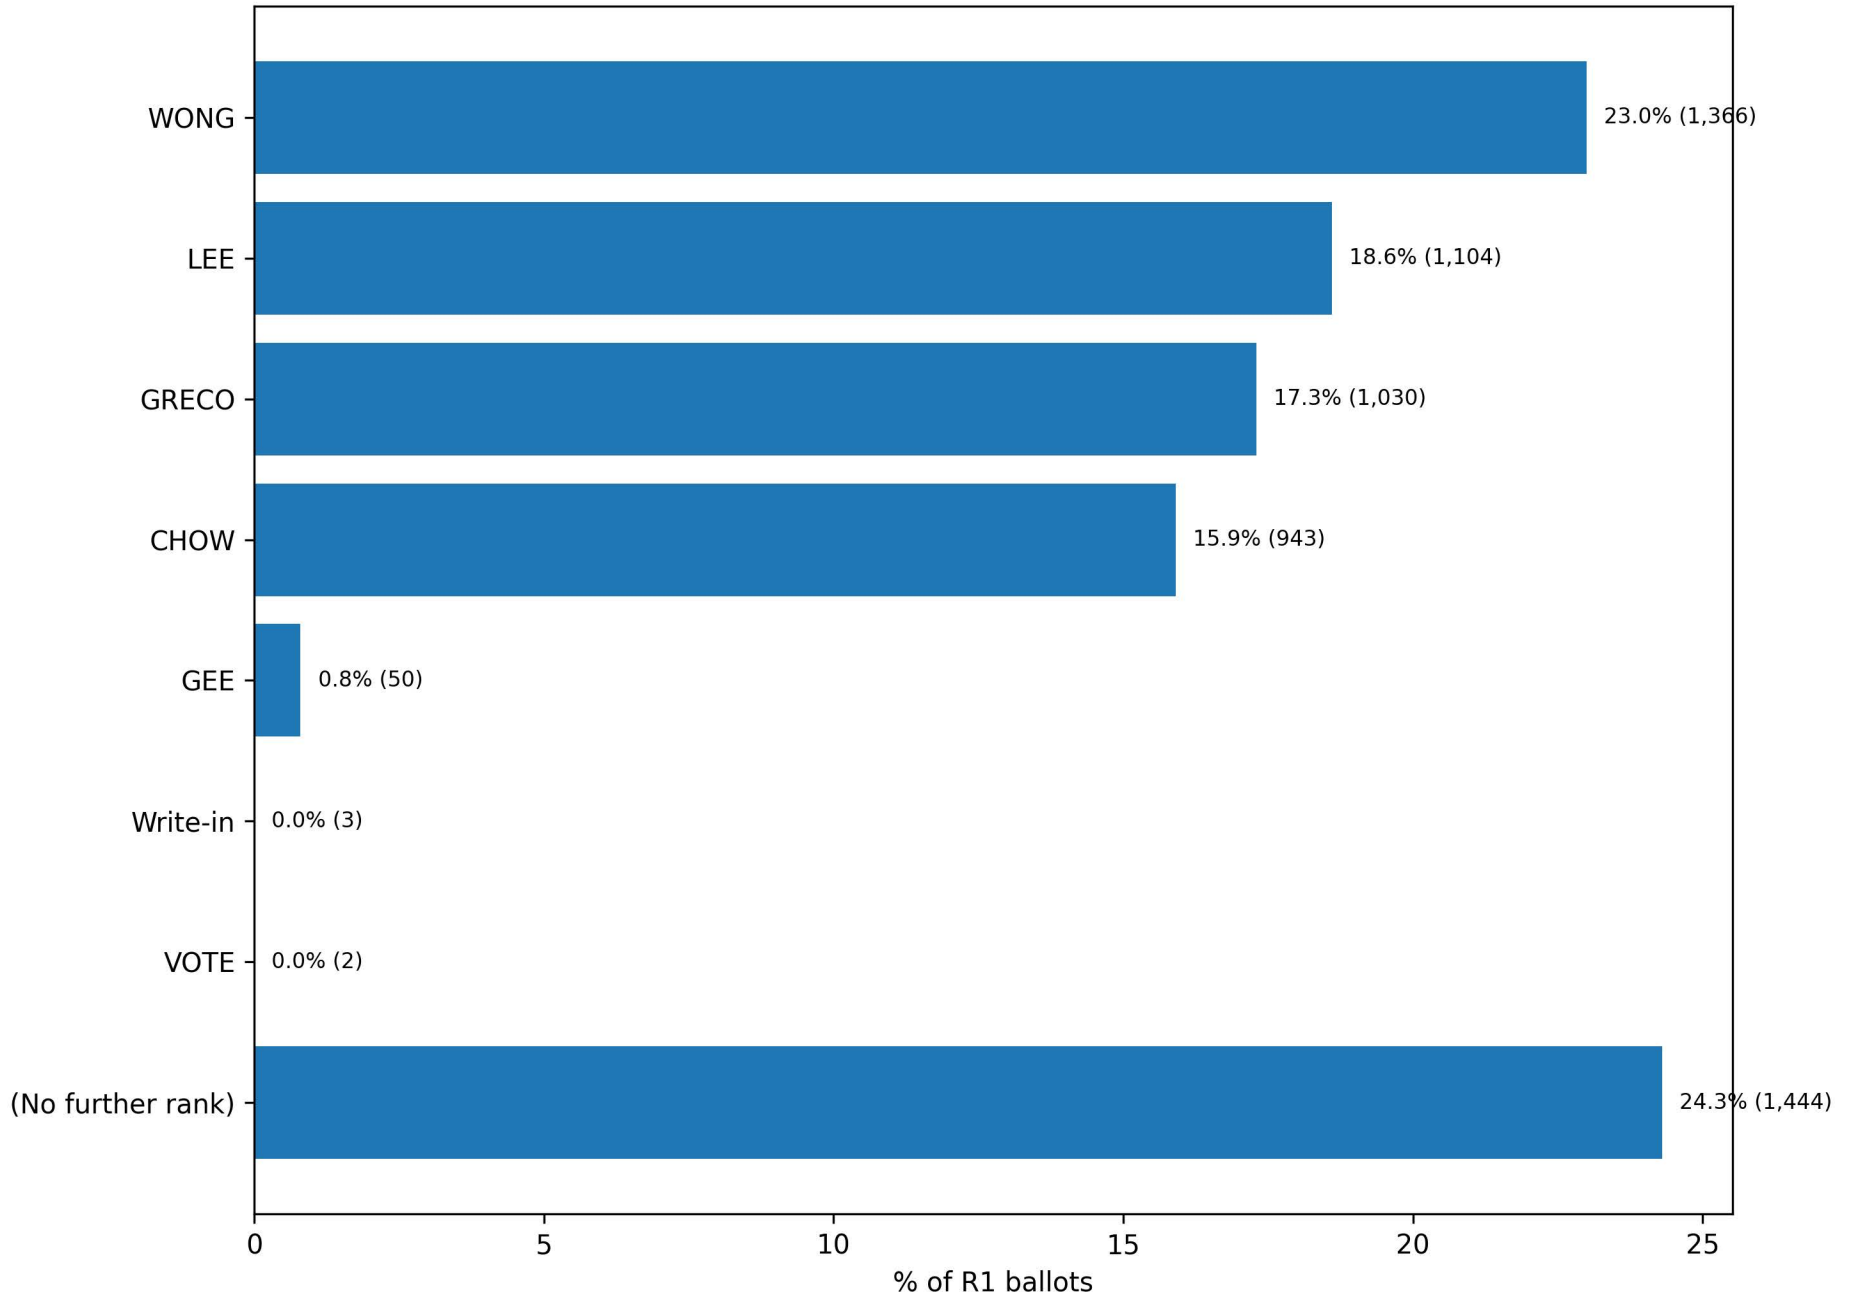

MEMBER, BOARD OF SUPERVISORS, DISTRICT 4 — NATALIE GEE: next choices at Rank 2