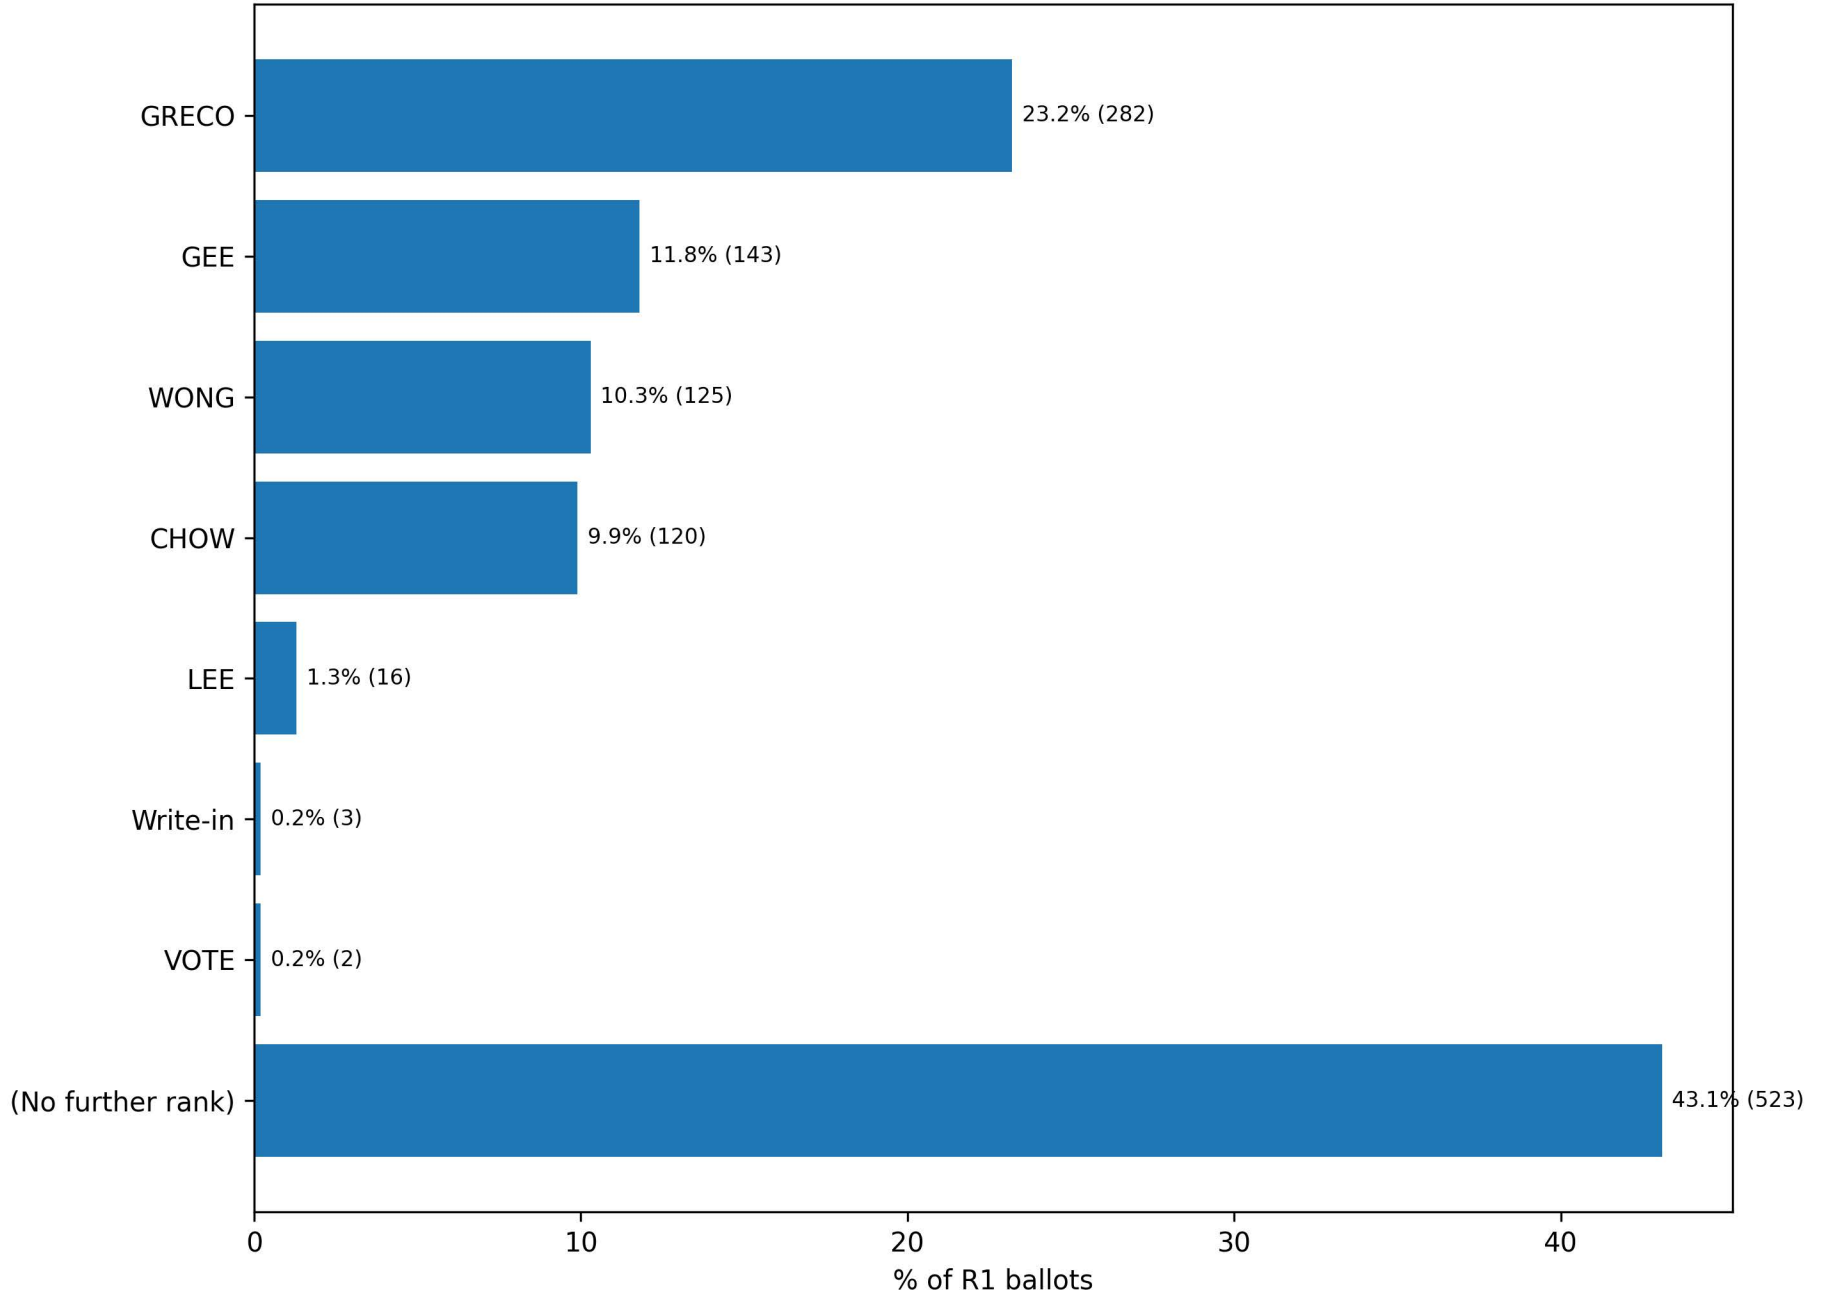

MEMBER, BOARD OF SUPERVISORS, DISTRICT 4 — DAVID E. LEE: next choices at Rank 5