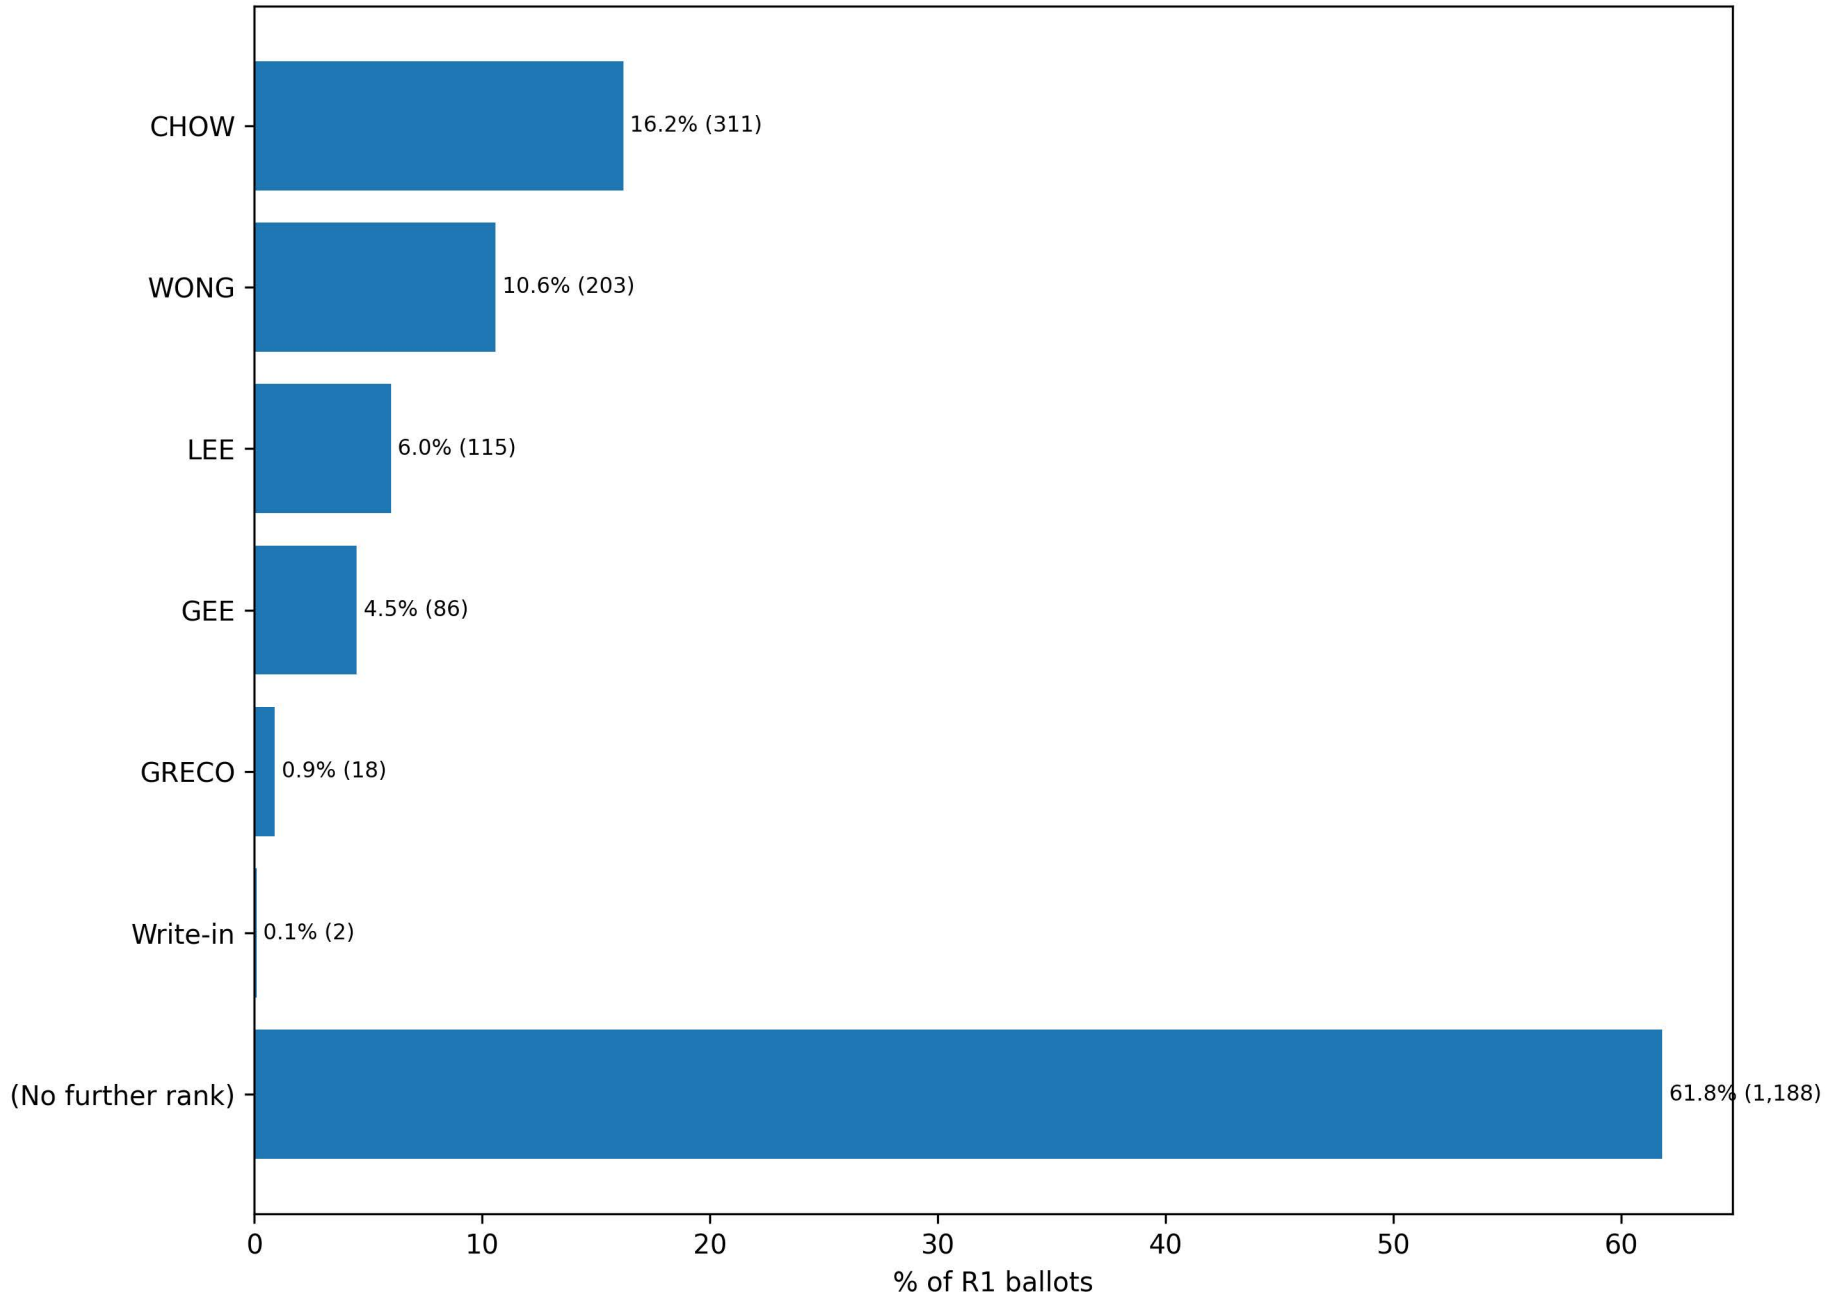

MEMBER, BOARD OF SUPERVISORS, DISTRICT 4 — JEREMY JULIAN GRECO: next choices at Rank 5