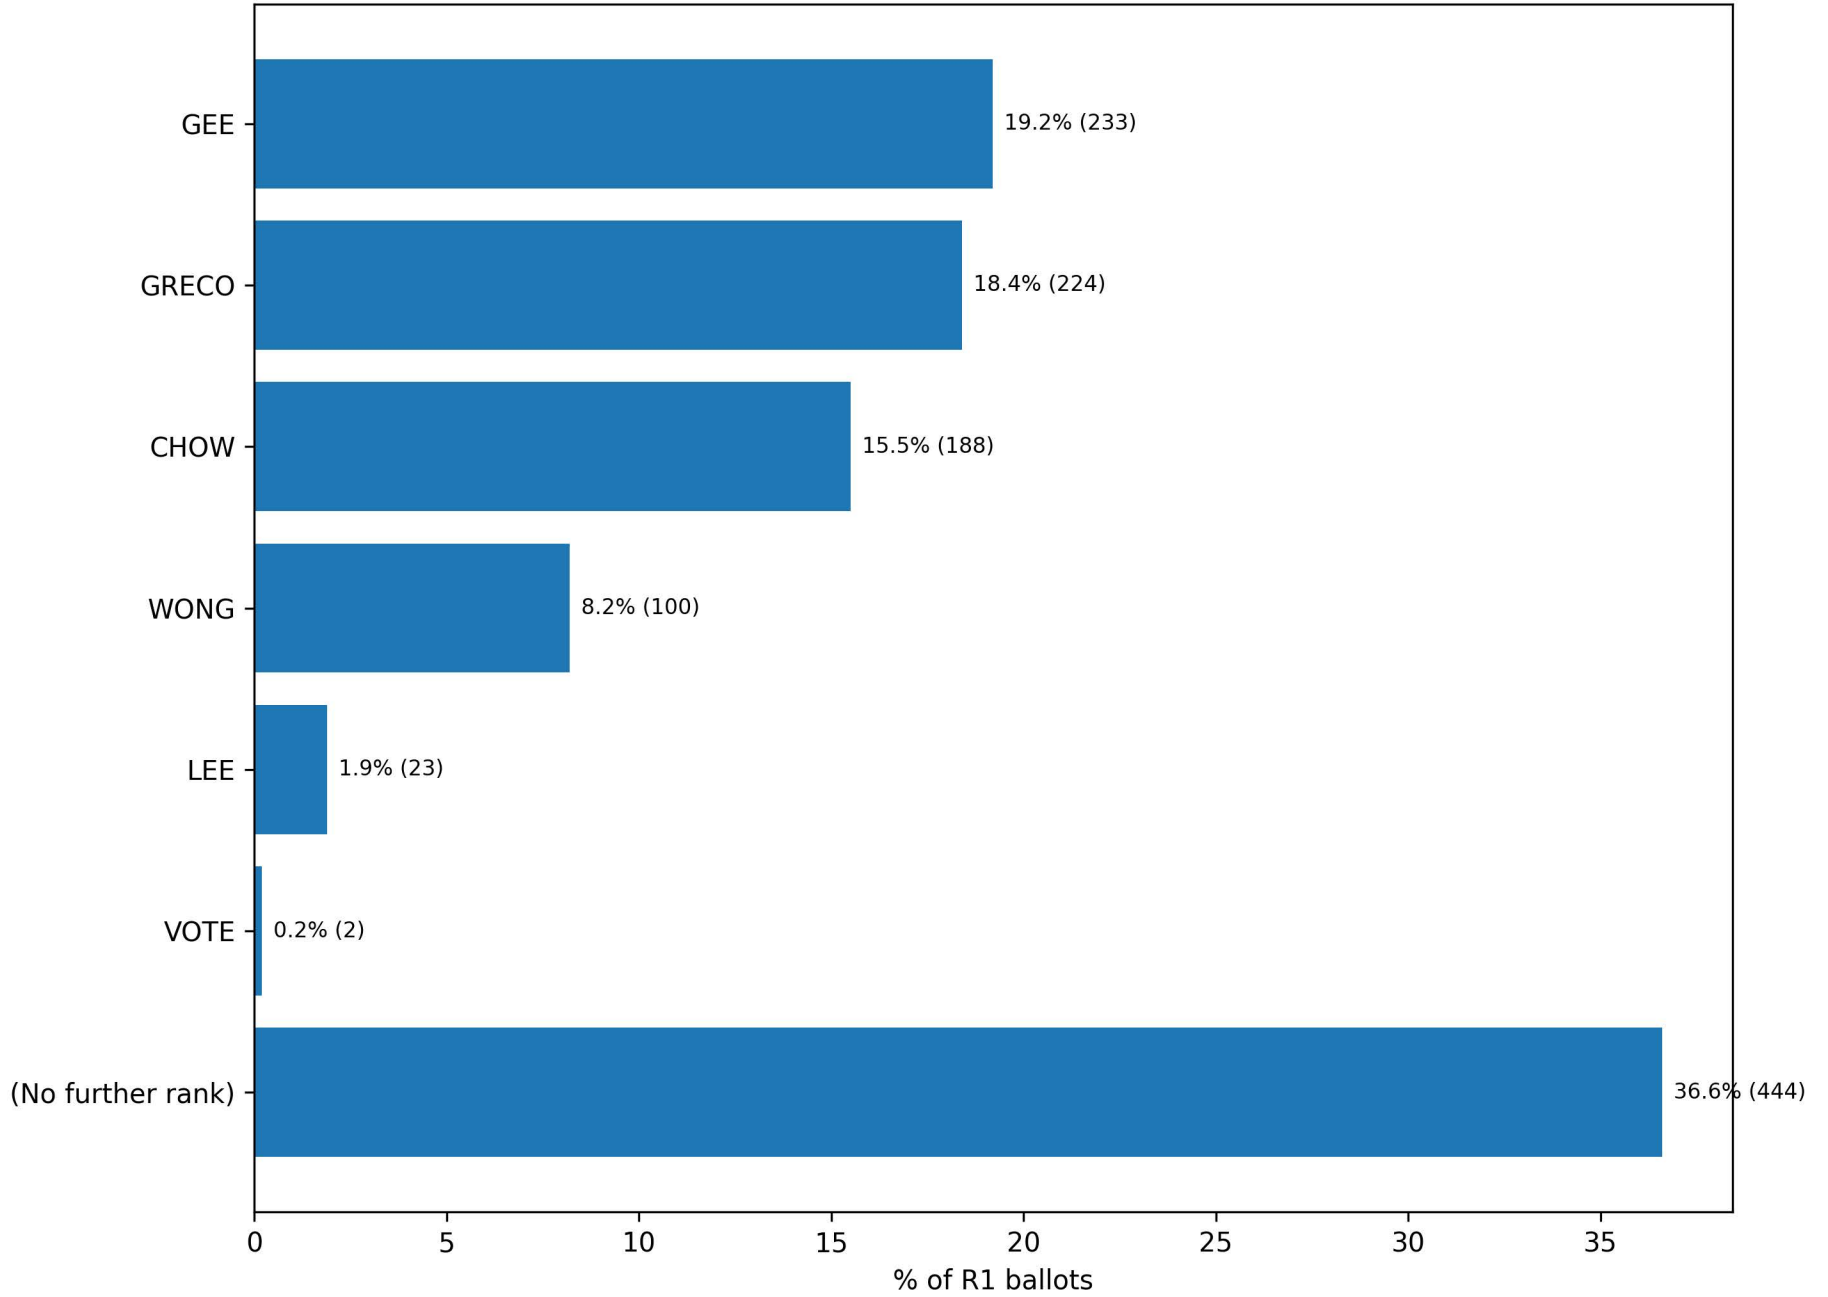

MEMBER, BOARD OF SUPERVISORS, DISTRICT 4 — DAVID E. LEE: next choices at Rank 4