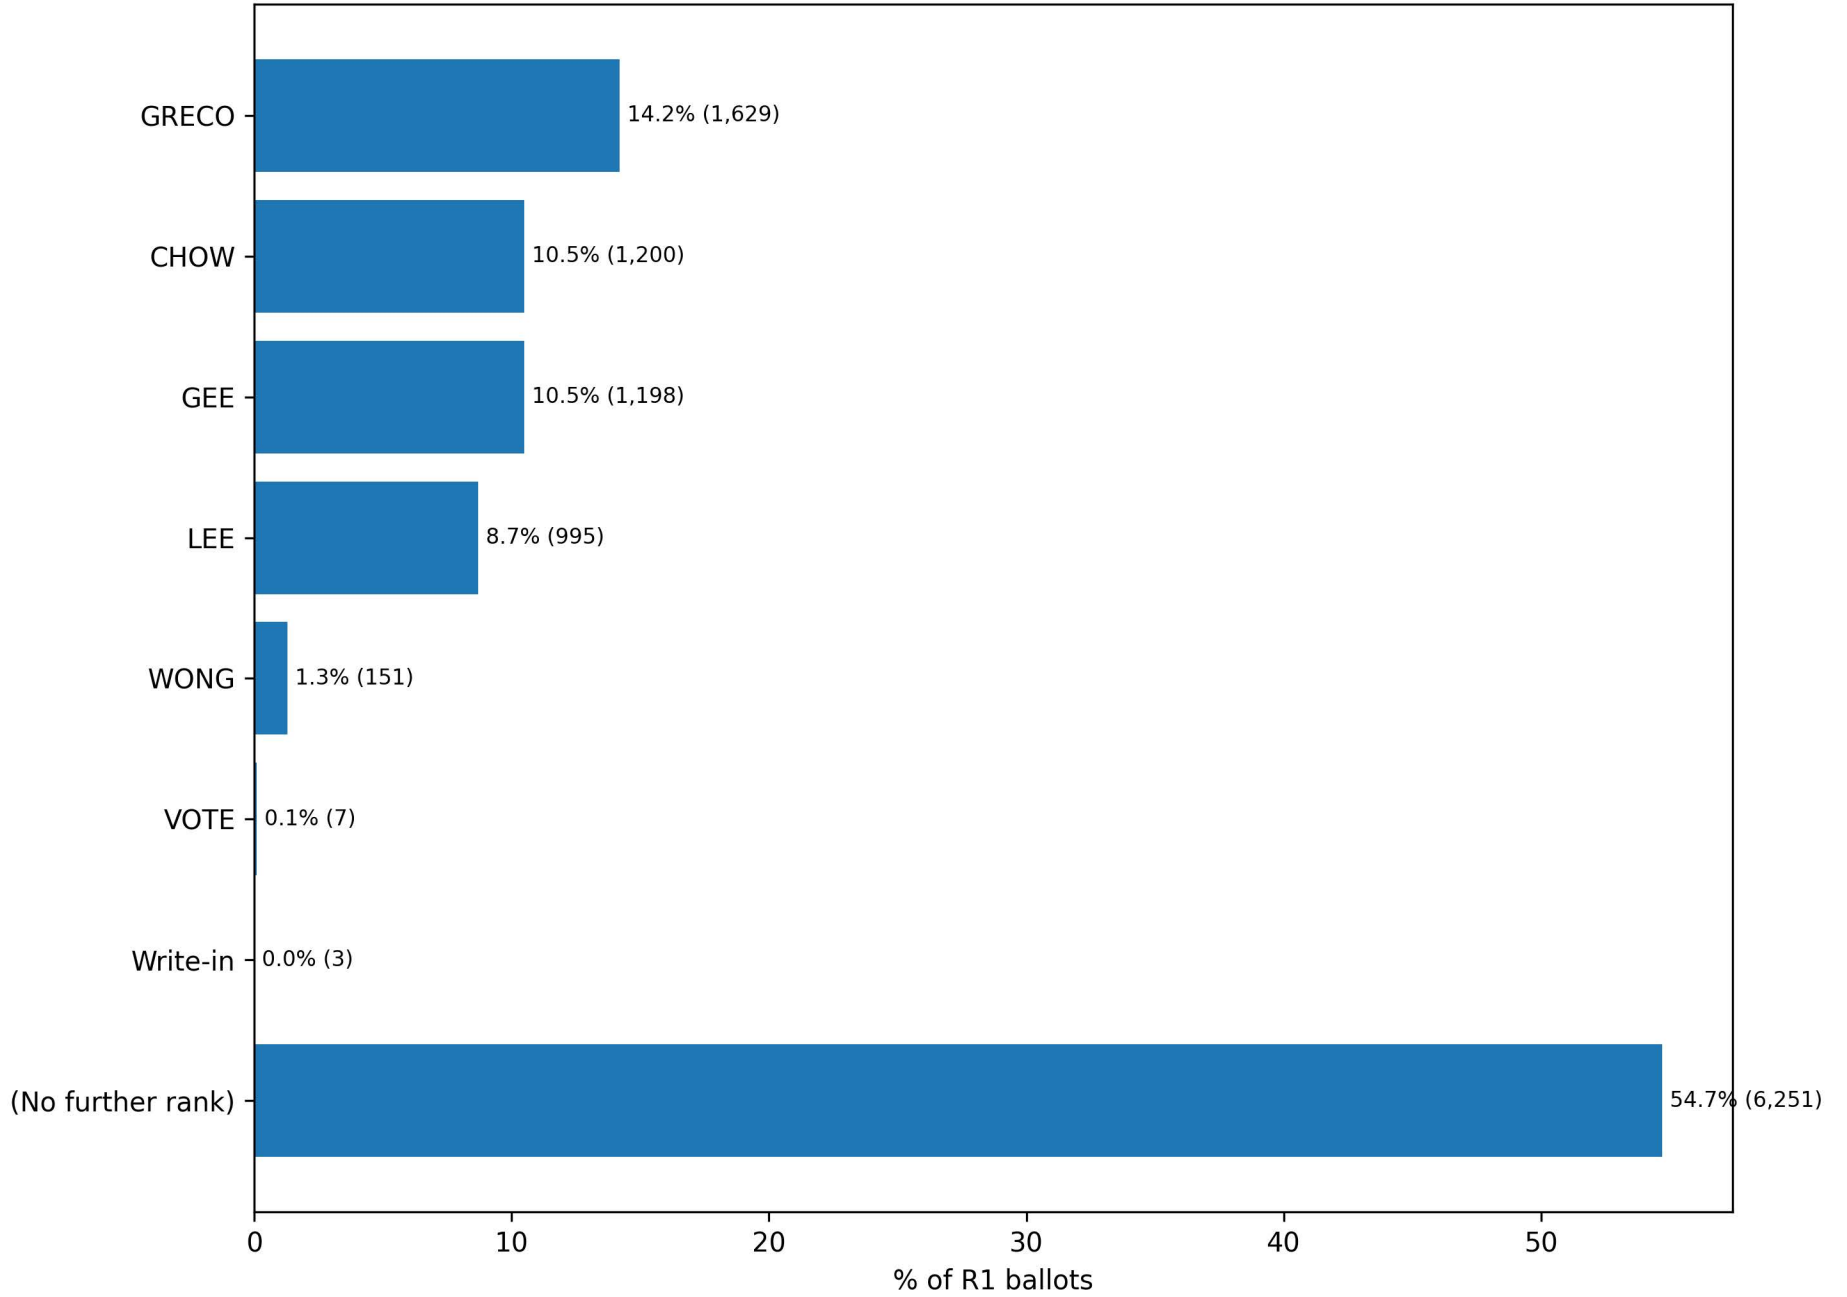

MEMBER, BOARD OF SUPERVISORS, DISTRICT 4 — ALAN WONG: next choices at Rank 4