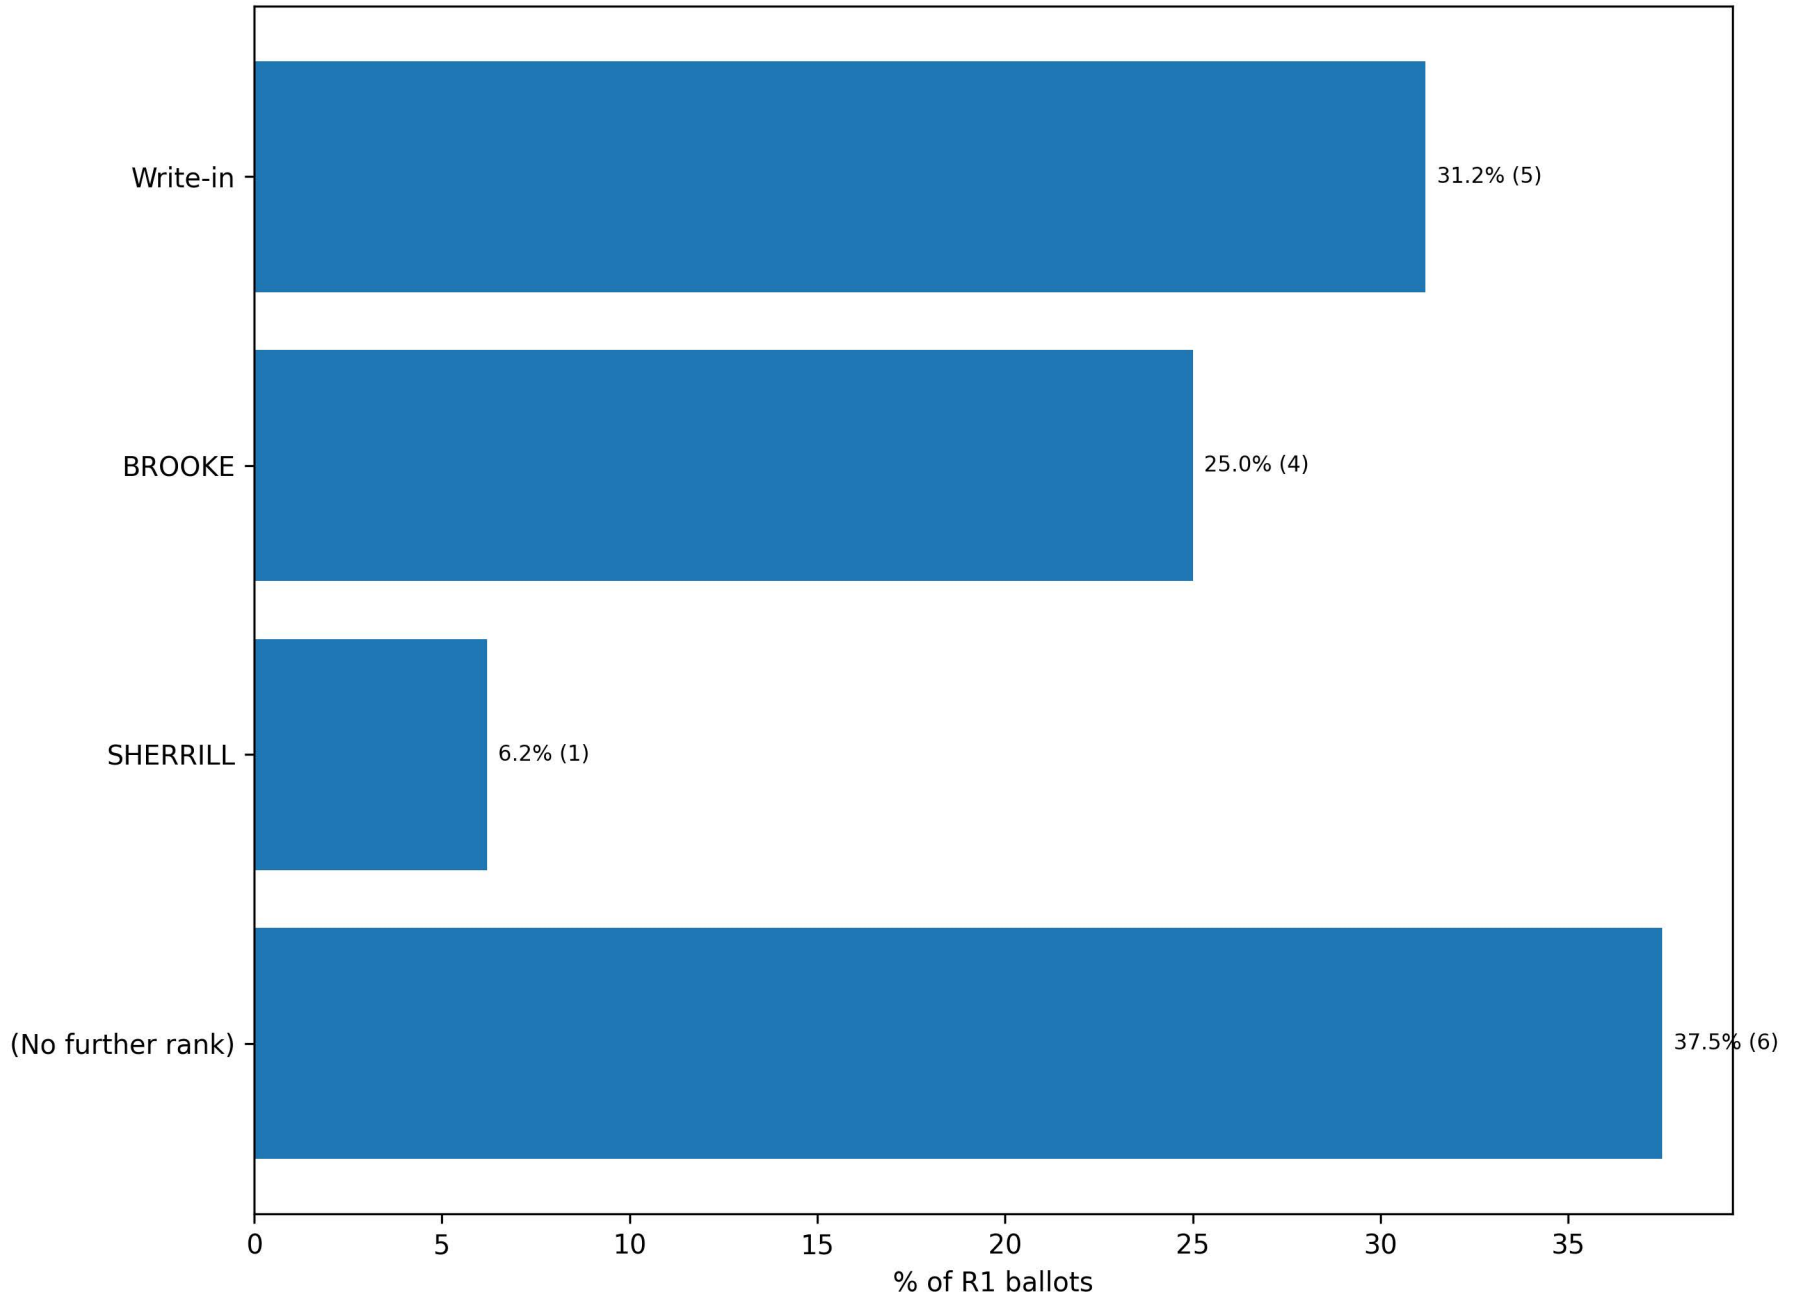

MEMBER, BOARD OF SUPERVISORS, DISTRICT 2 — Write-in: next choices at Rank 3