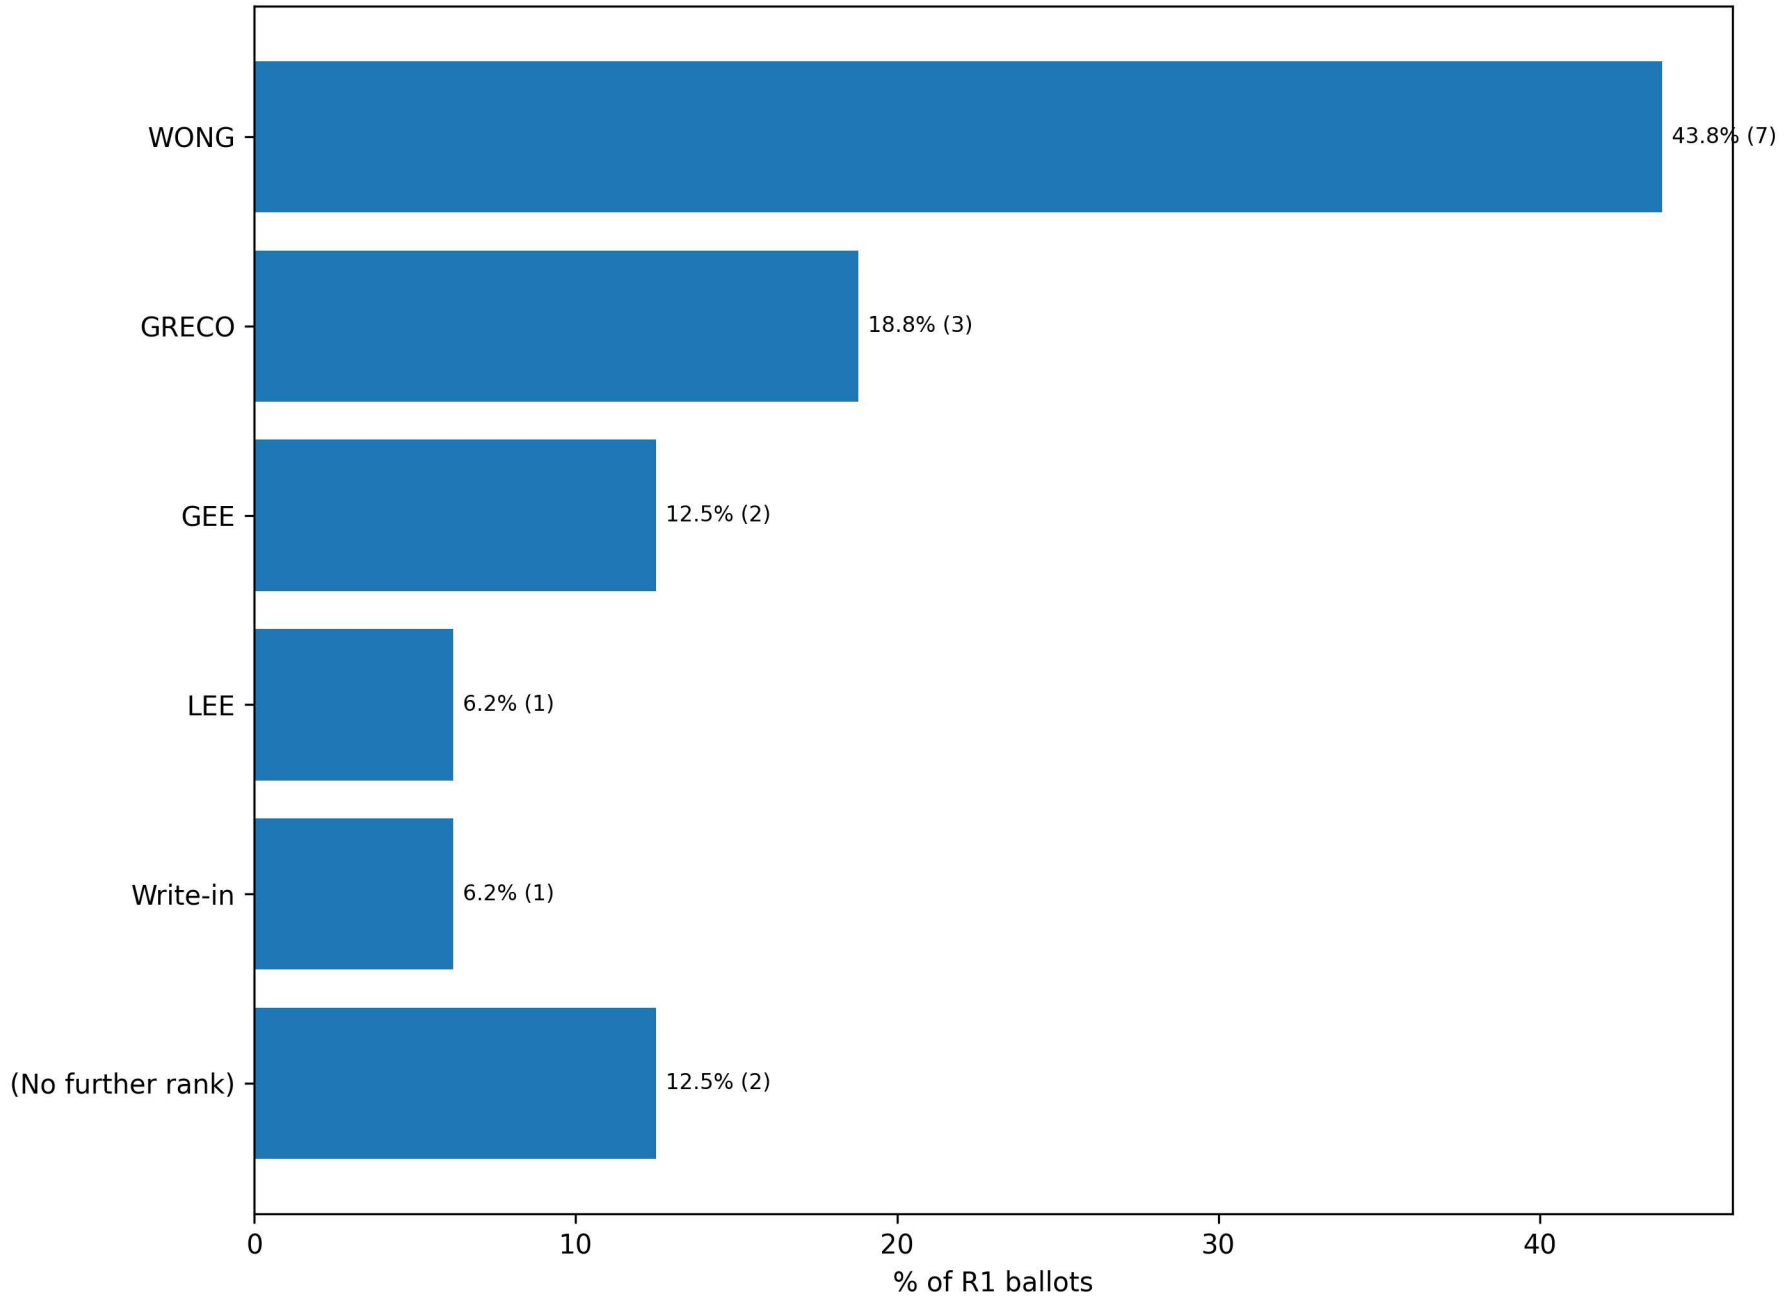

MEMBER, BOARD OF SUPERVISORS, DISTRICT 4 — Write-in: next choices at Rank 2