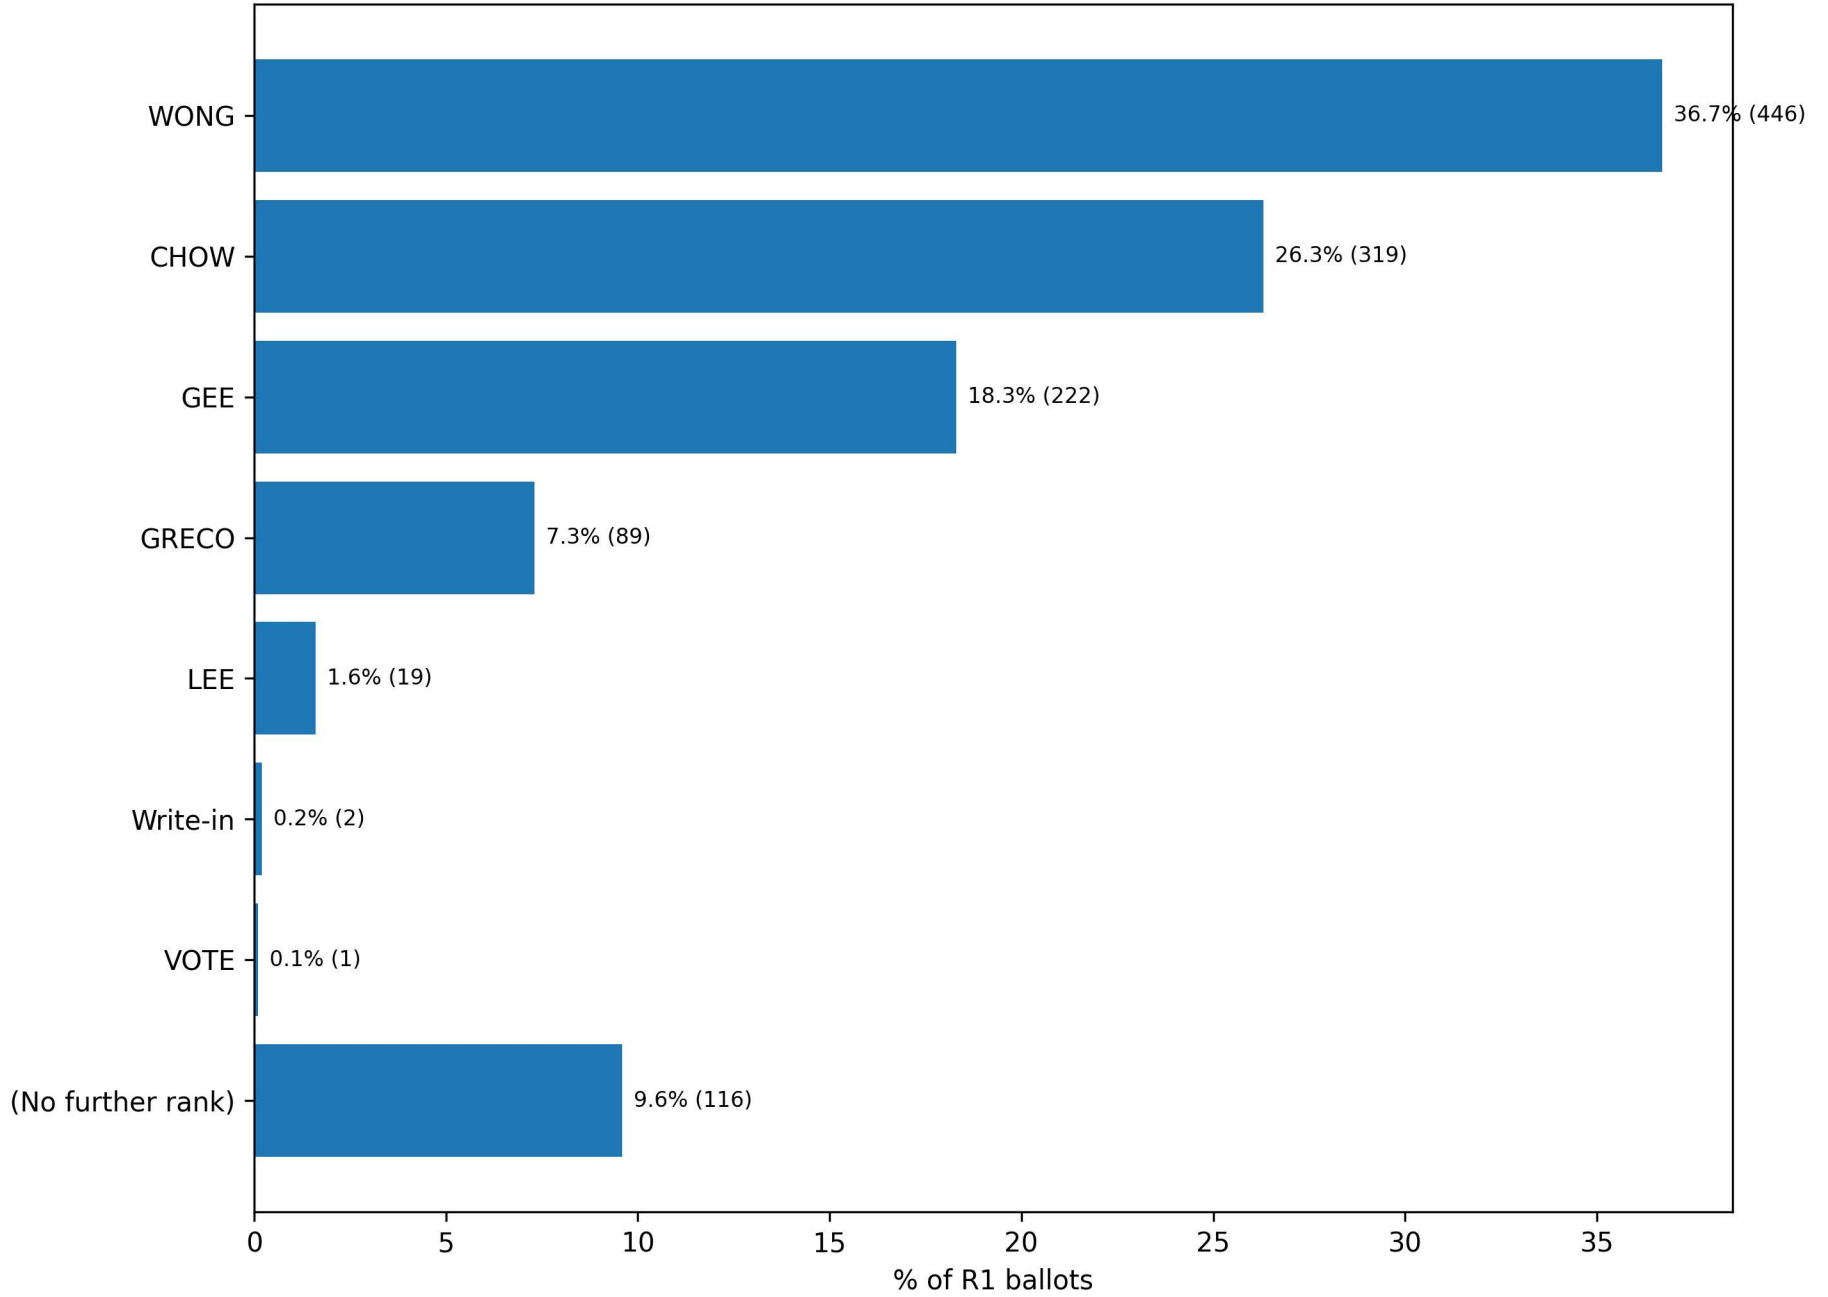

MEMBER, BOARD OF SUPERVISORS, DISTRICT 4 — DAVID E. LEE: next choices at Rank 2