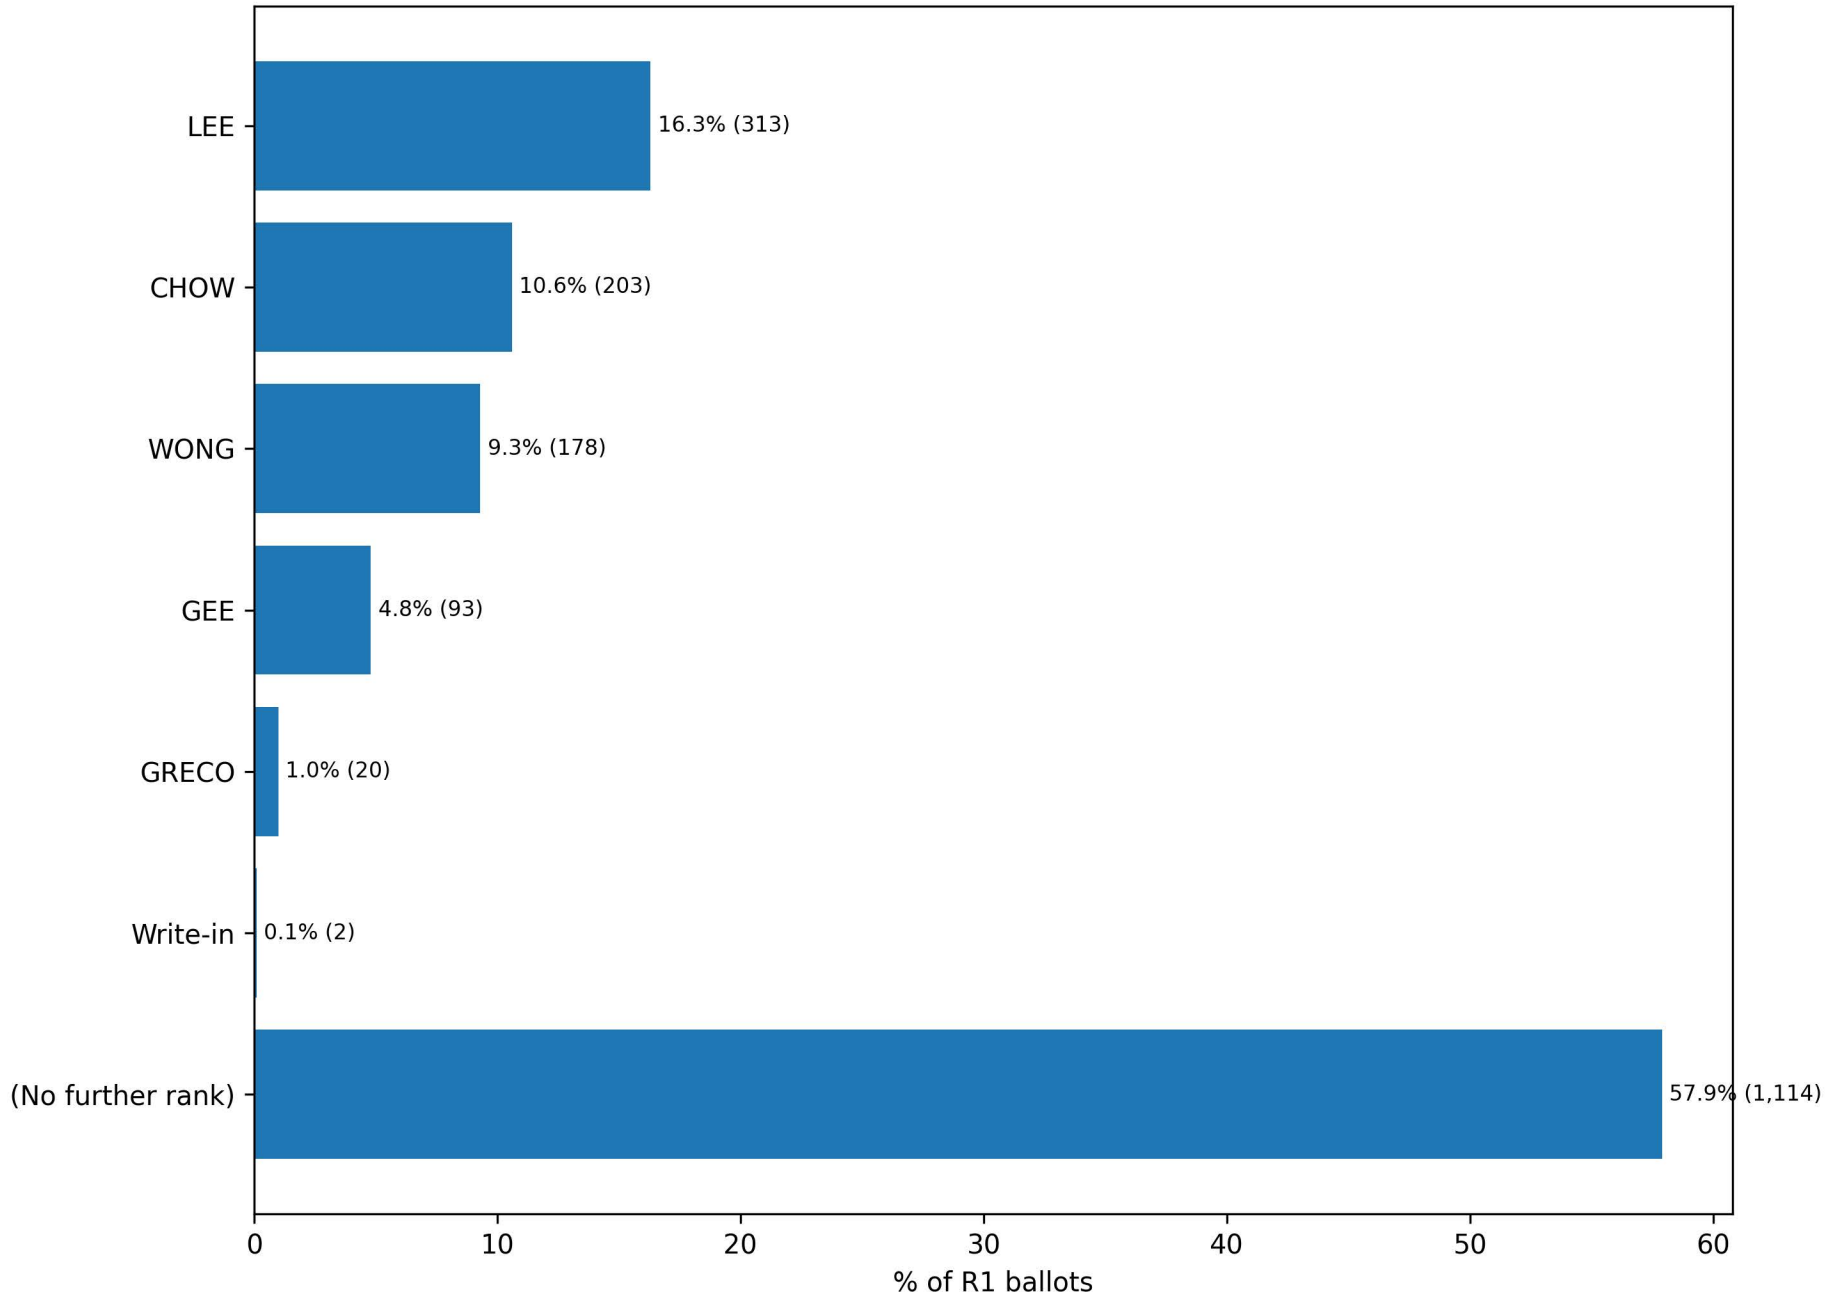

MEMBER, BOARD OF SUPERVISORS, DISTRICT 4 — JEREMY JULIAN GRECO: next choices at Rank 4