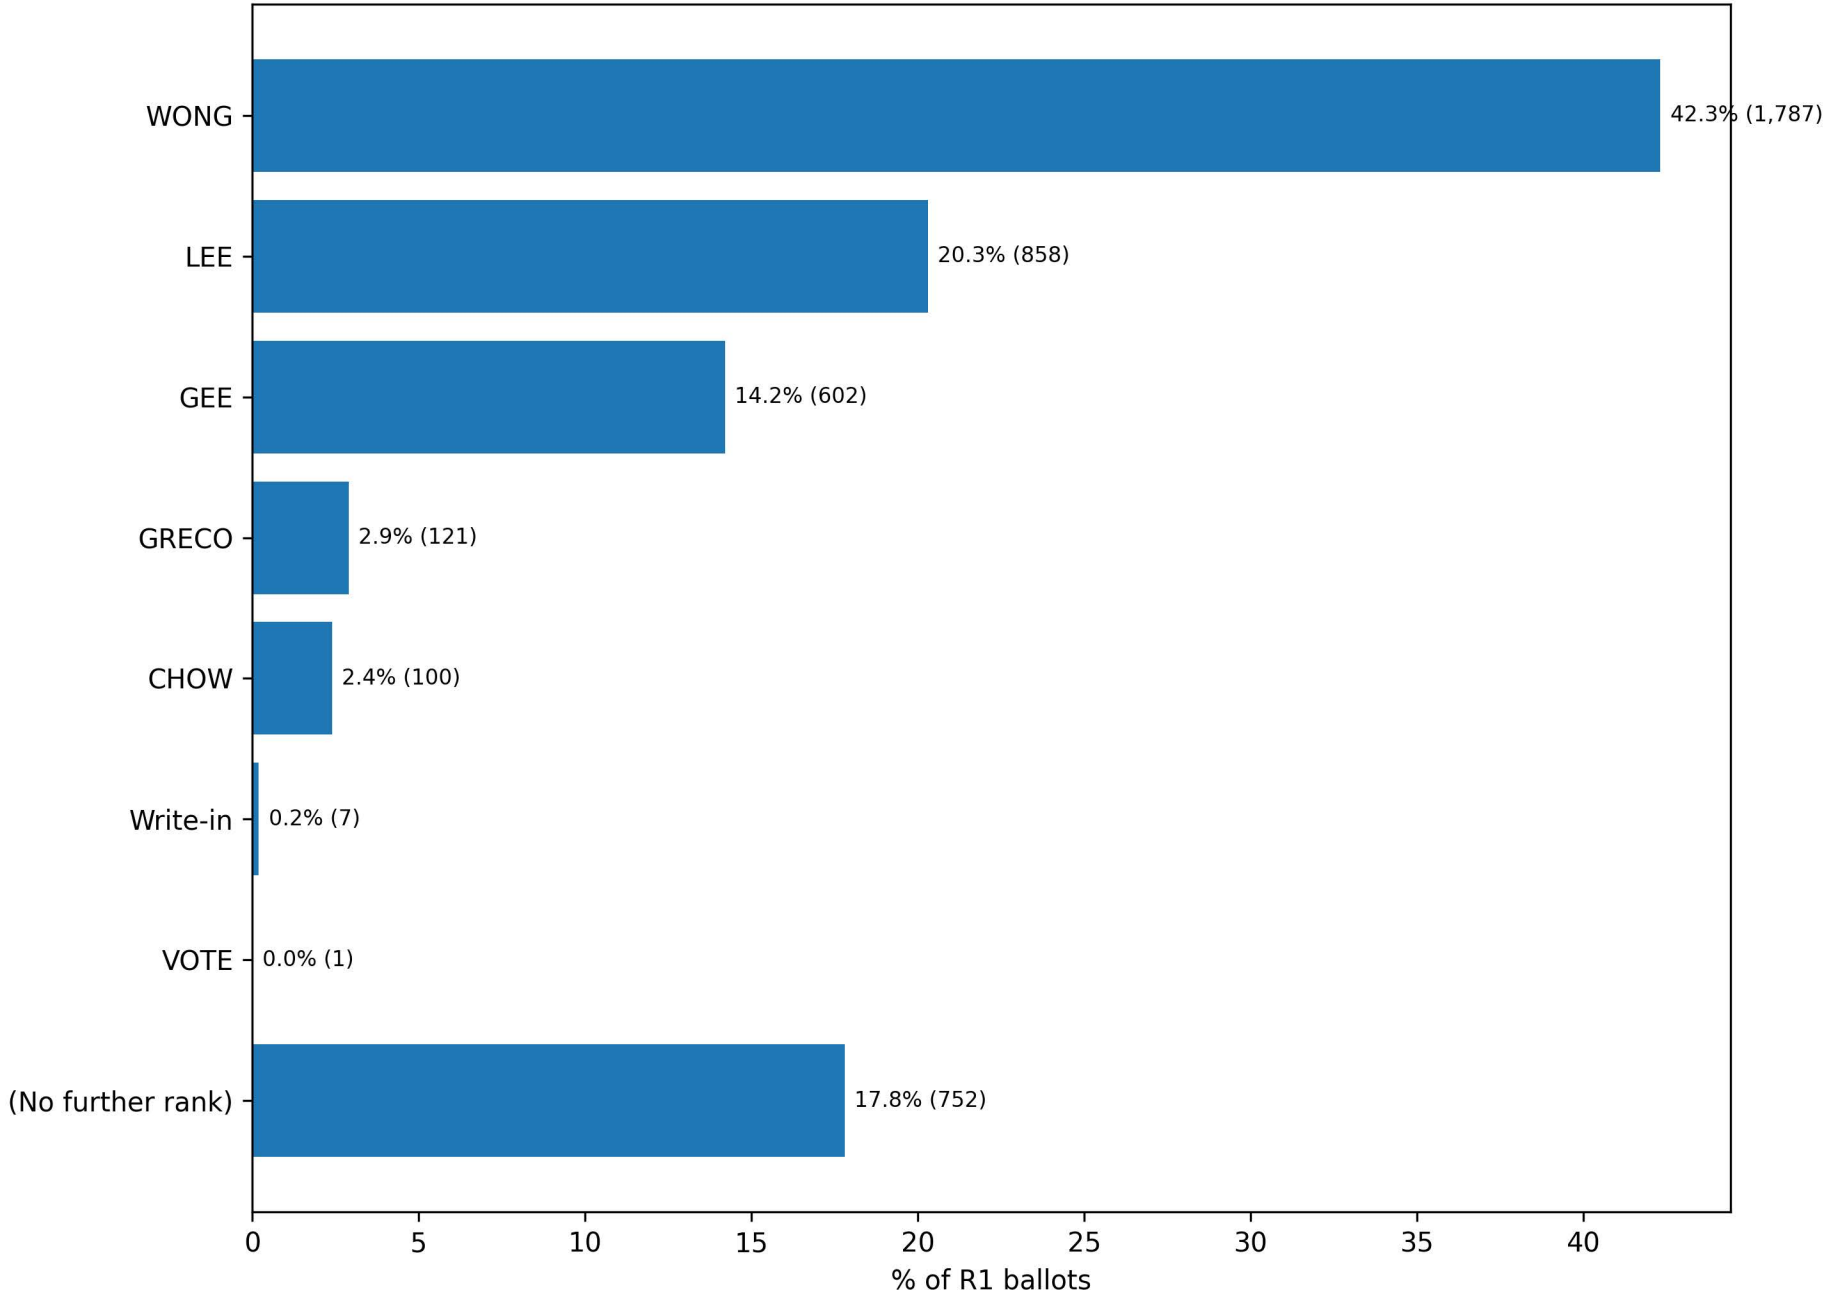

MEMBER, BOARD OF SUPERVISORS, DISTRICT 4 — ALBERT CHOW: next choices at Rank 2