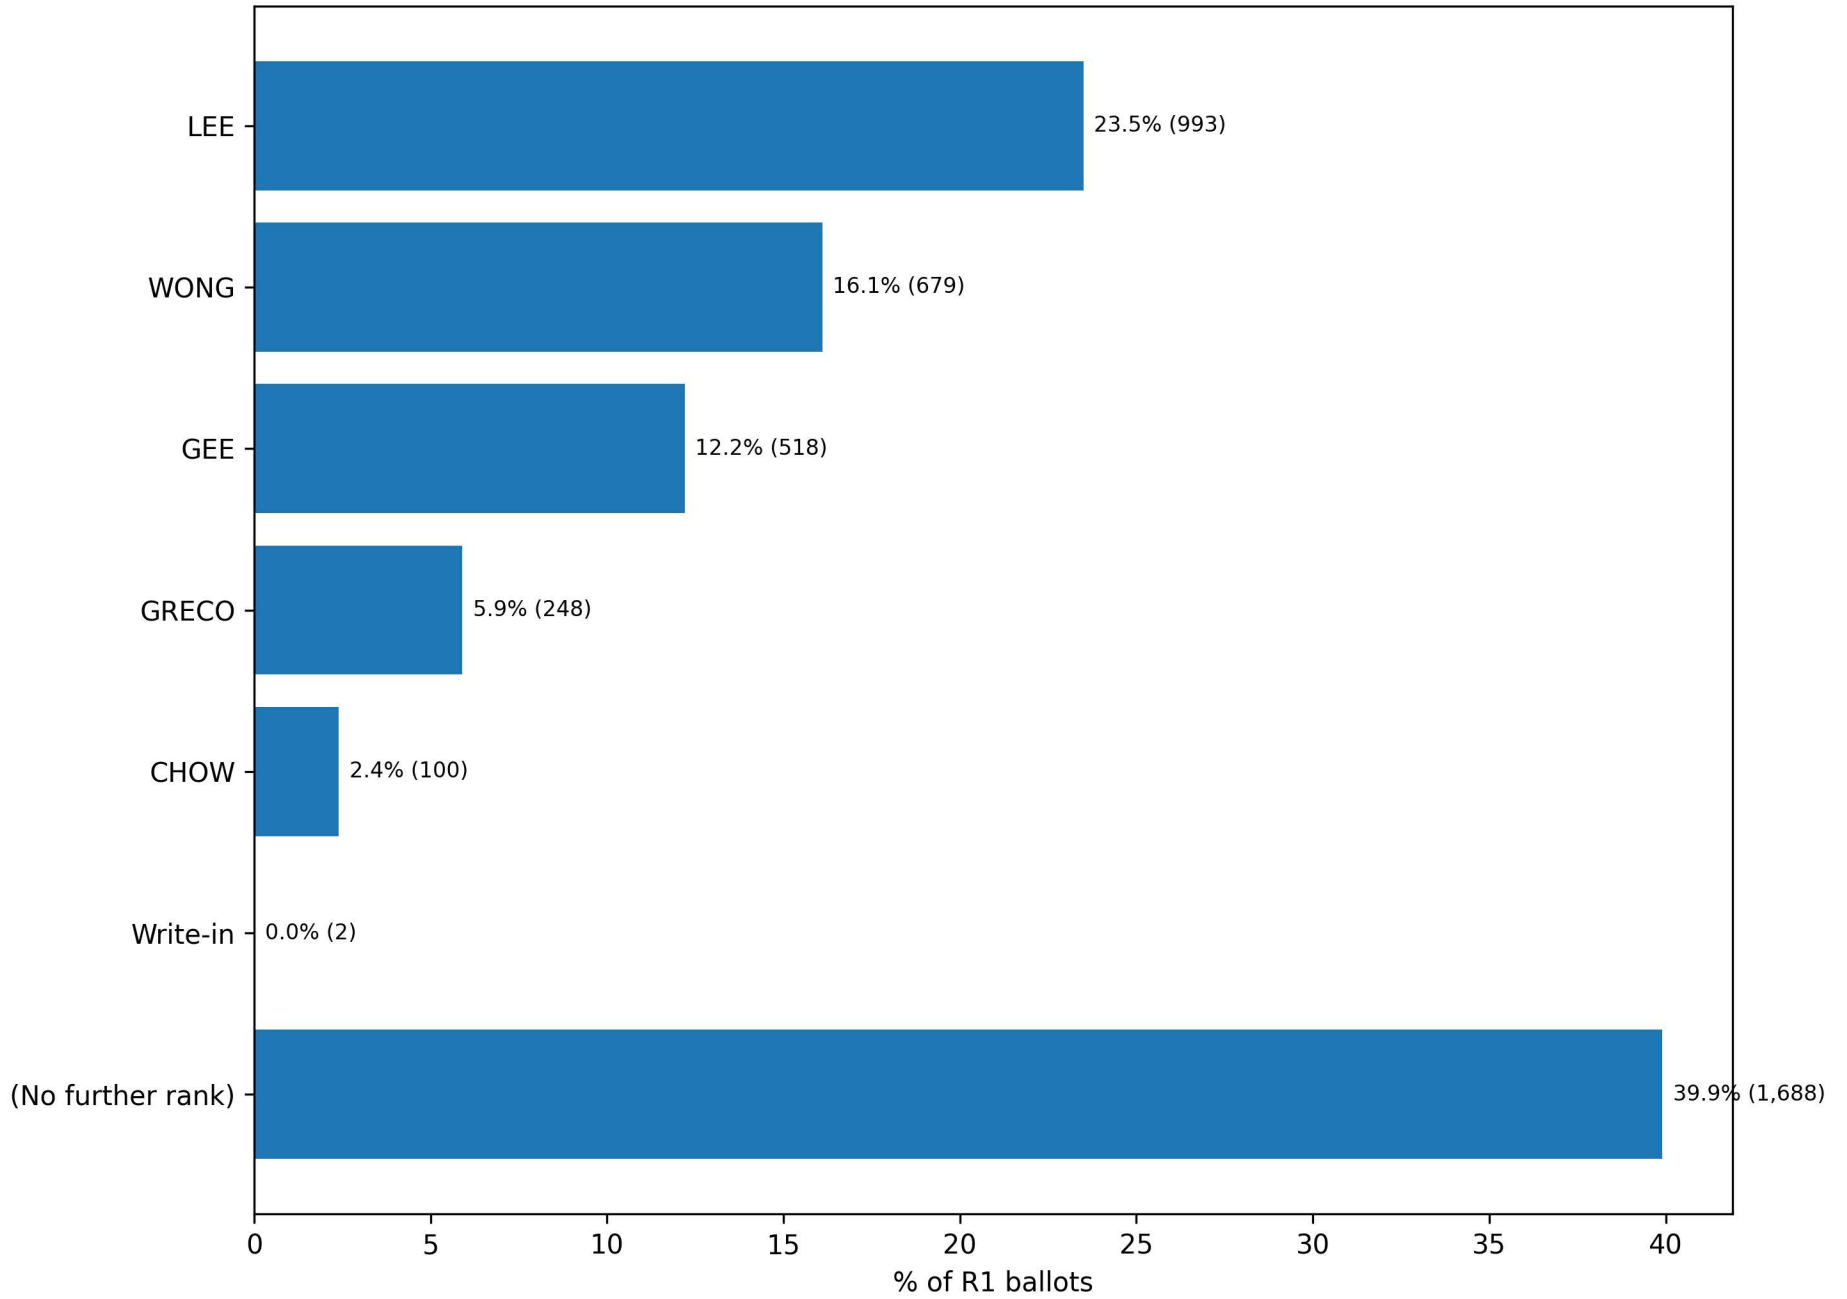

MEMBER, BOARD OF SUPERVISORS, DISTRICT 4 — ALBERT CHOW: next choices at Rank 3