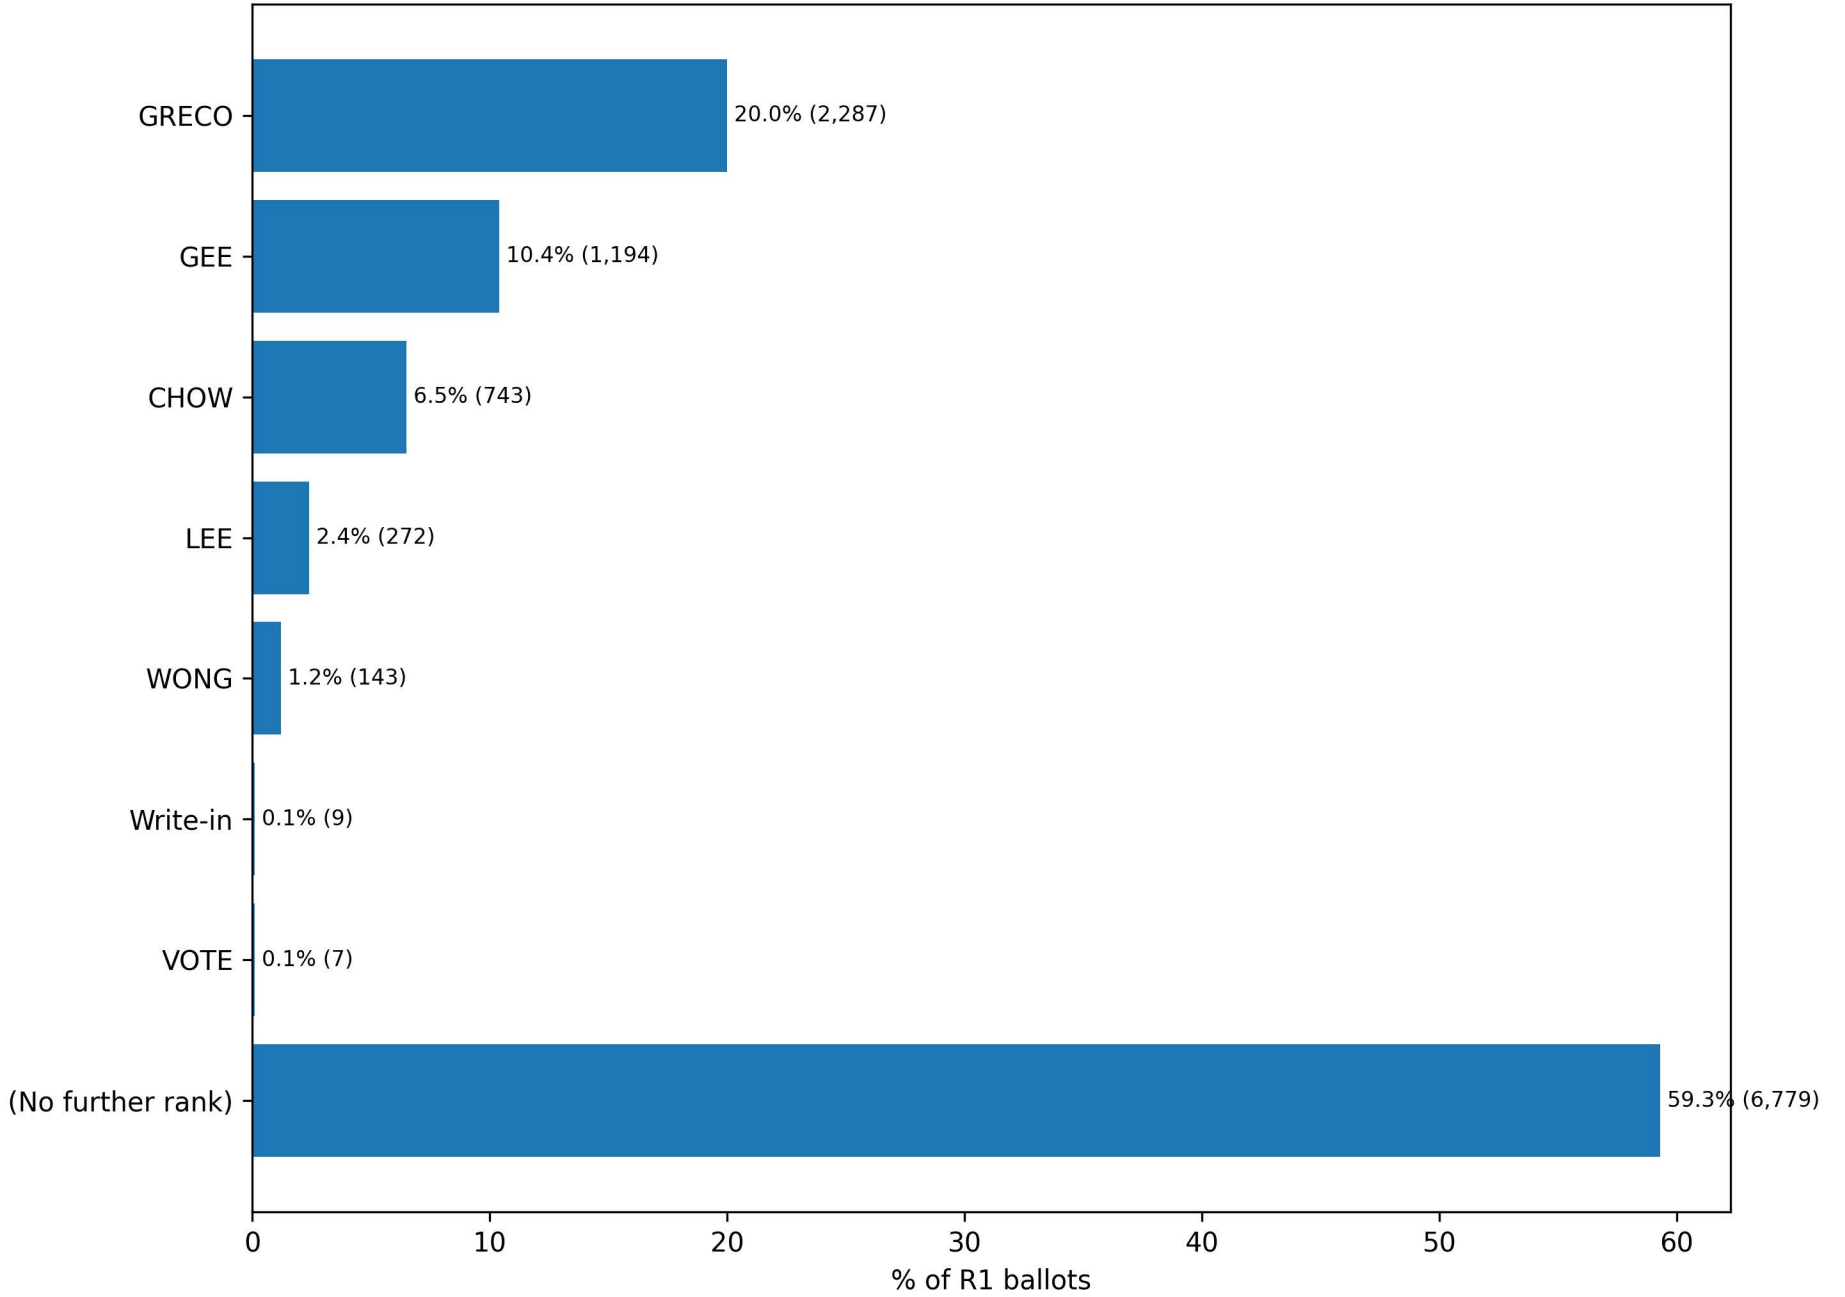

MEMBER, BOARD OF SUPERVISORS, DISTRICT 4 — ALAN WONG: next choices at Rank 5