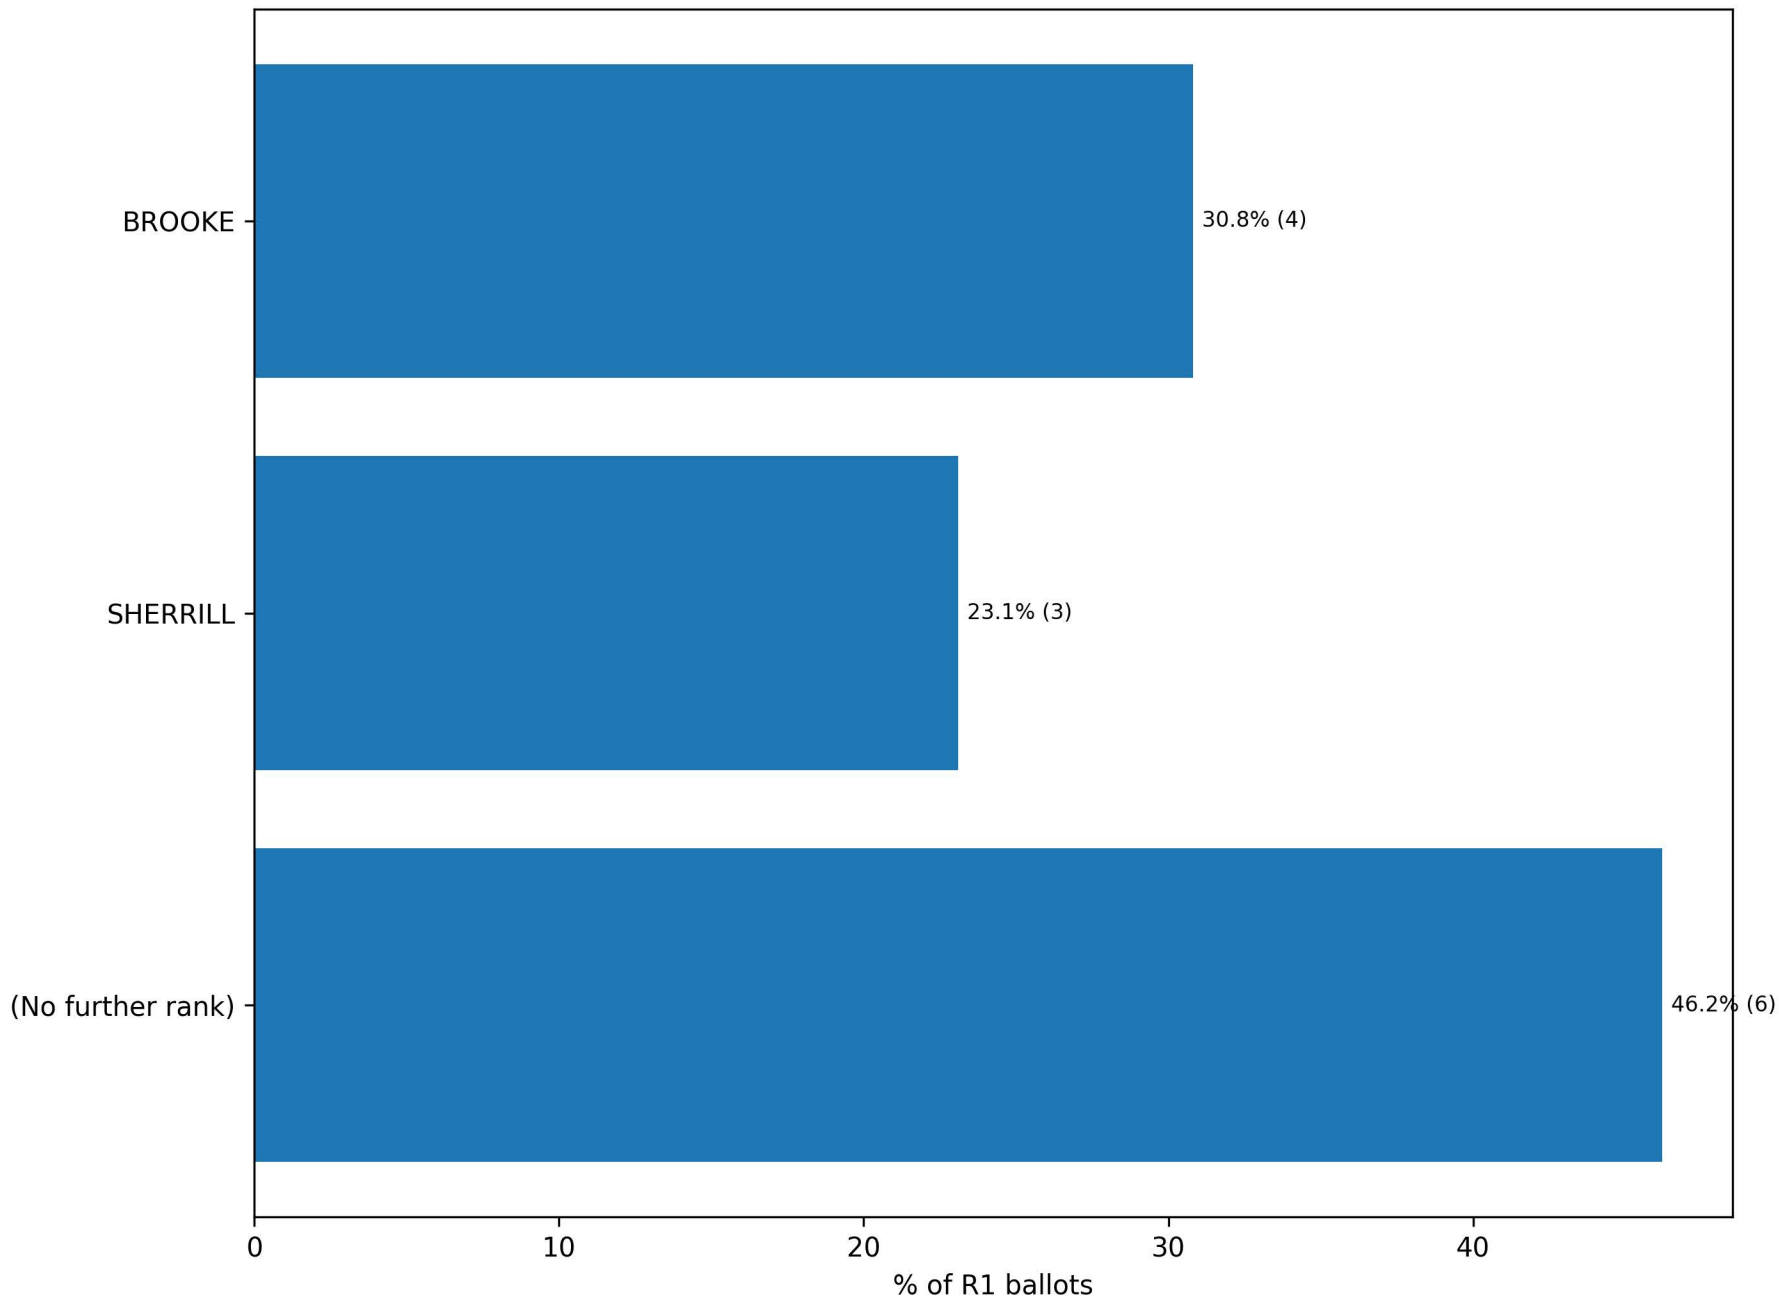

MEMBER, BOARD OF SUPERVISORS, DISTRICT 2 — MONTHANUS RATANAPAKDEE: next choices at Rank 3