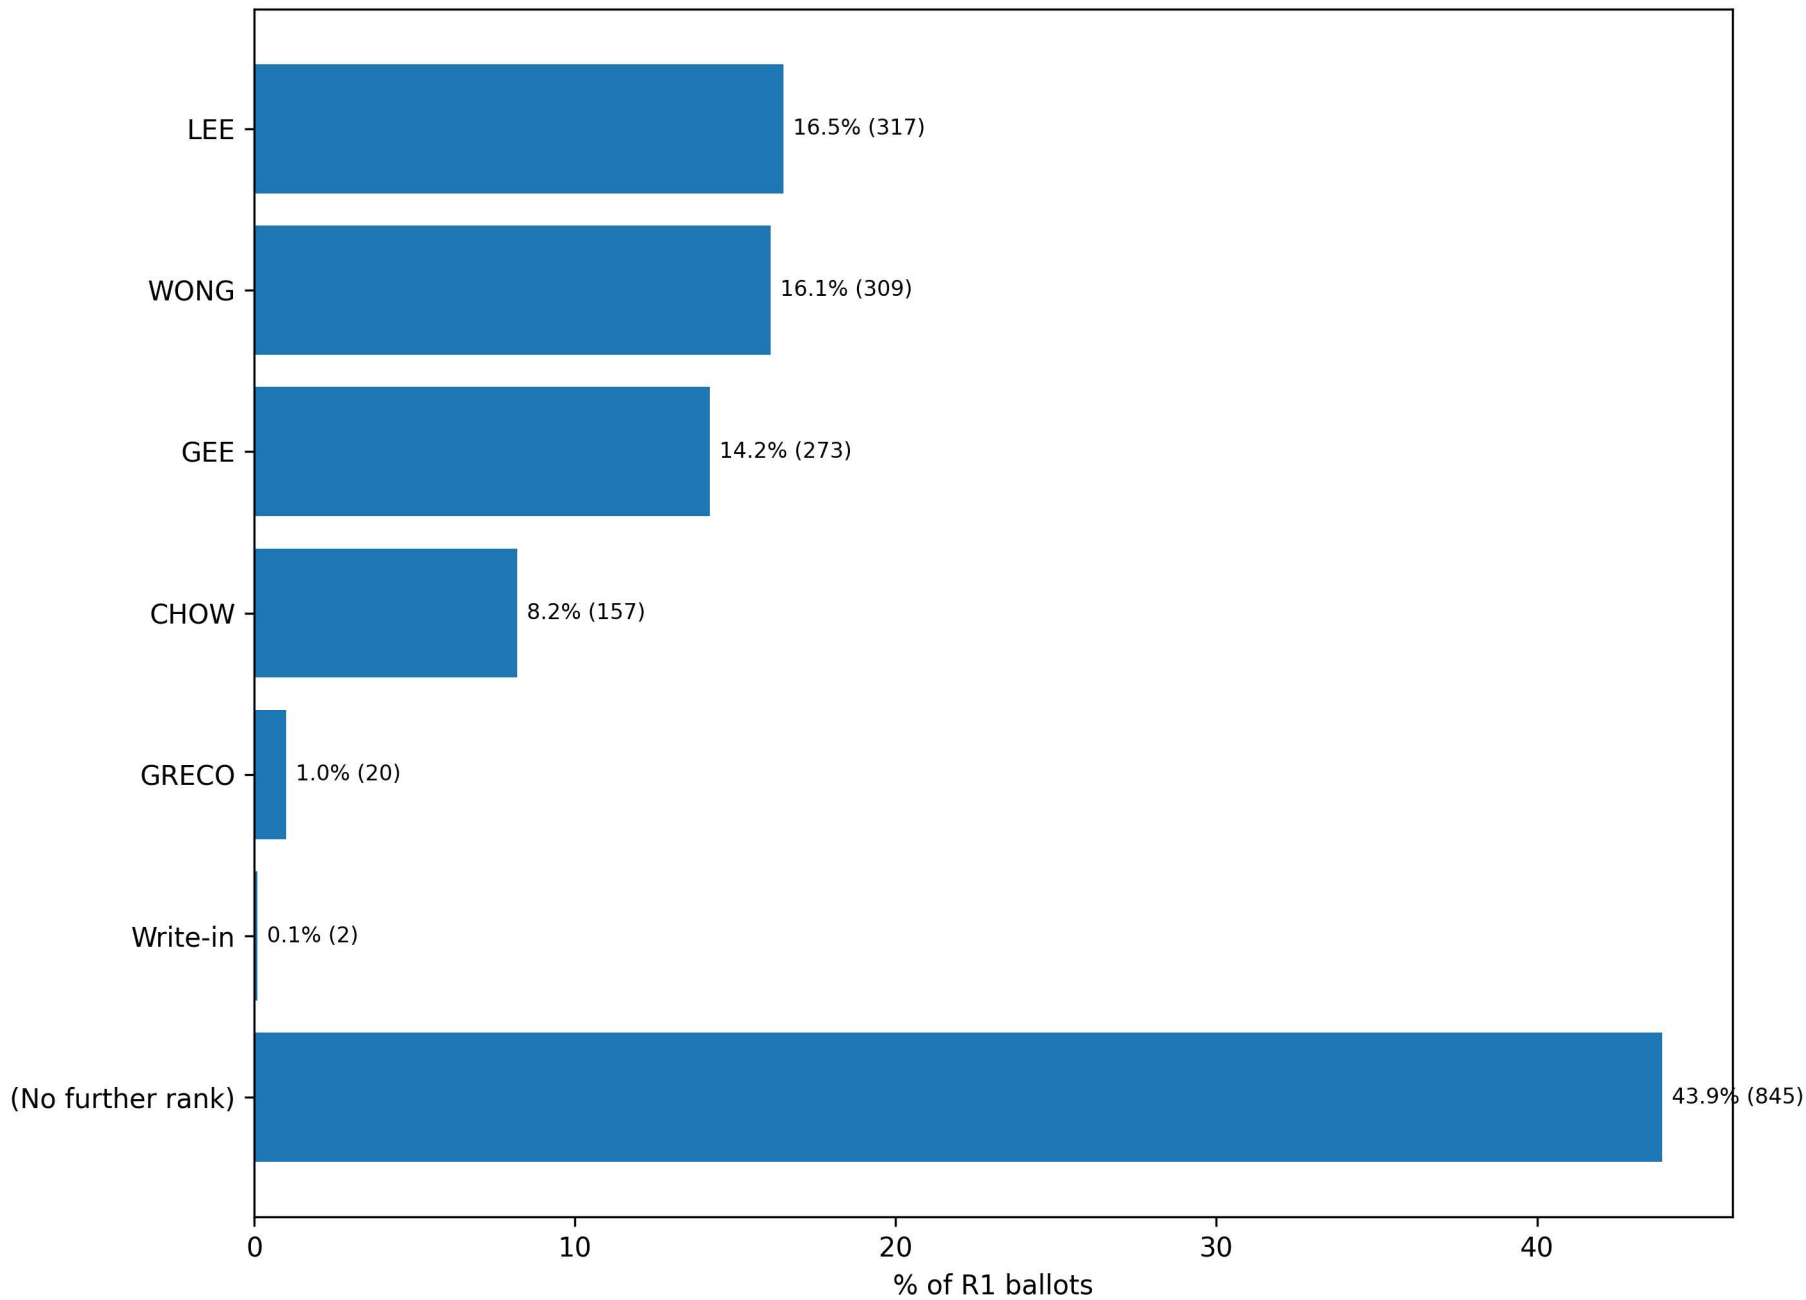

MEMBER, BOARD OF SUPERVISORS, DISTRICT 4 — JEREMY JULIAN GRECO: next choices at Rank 3