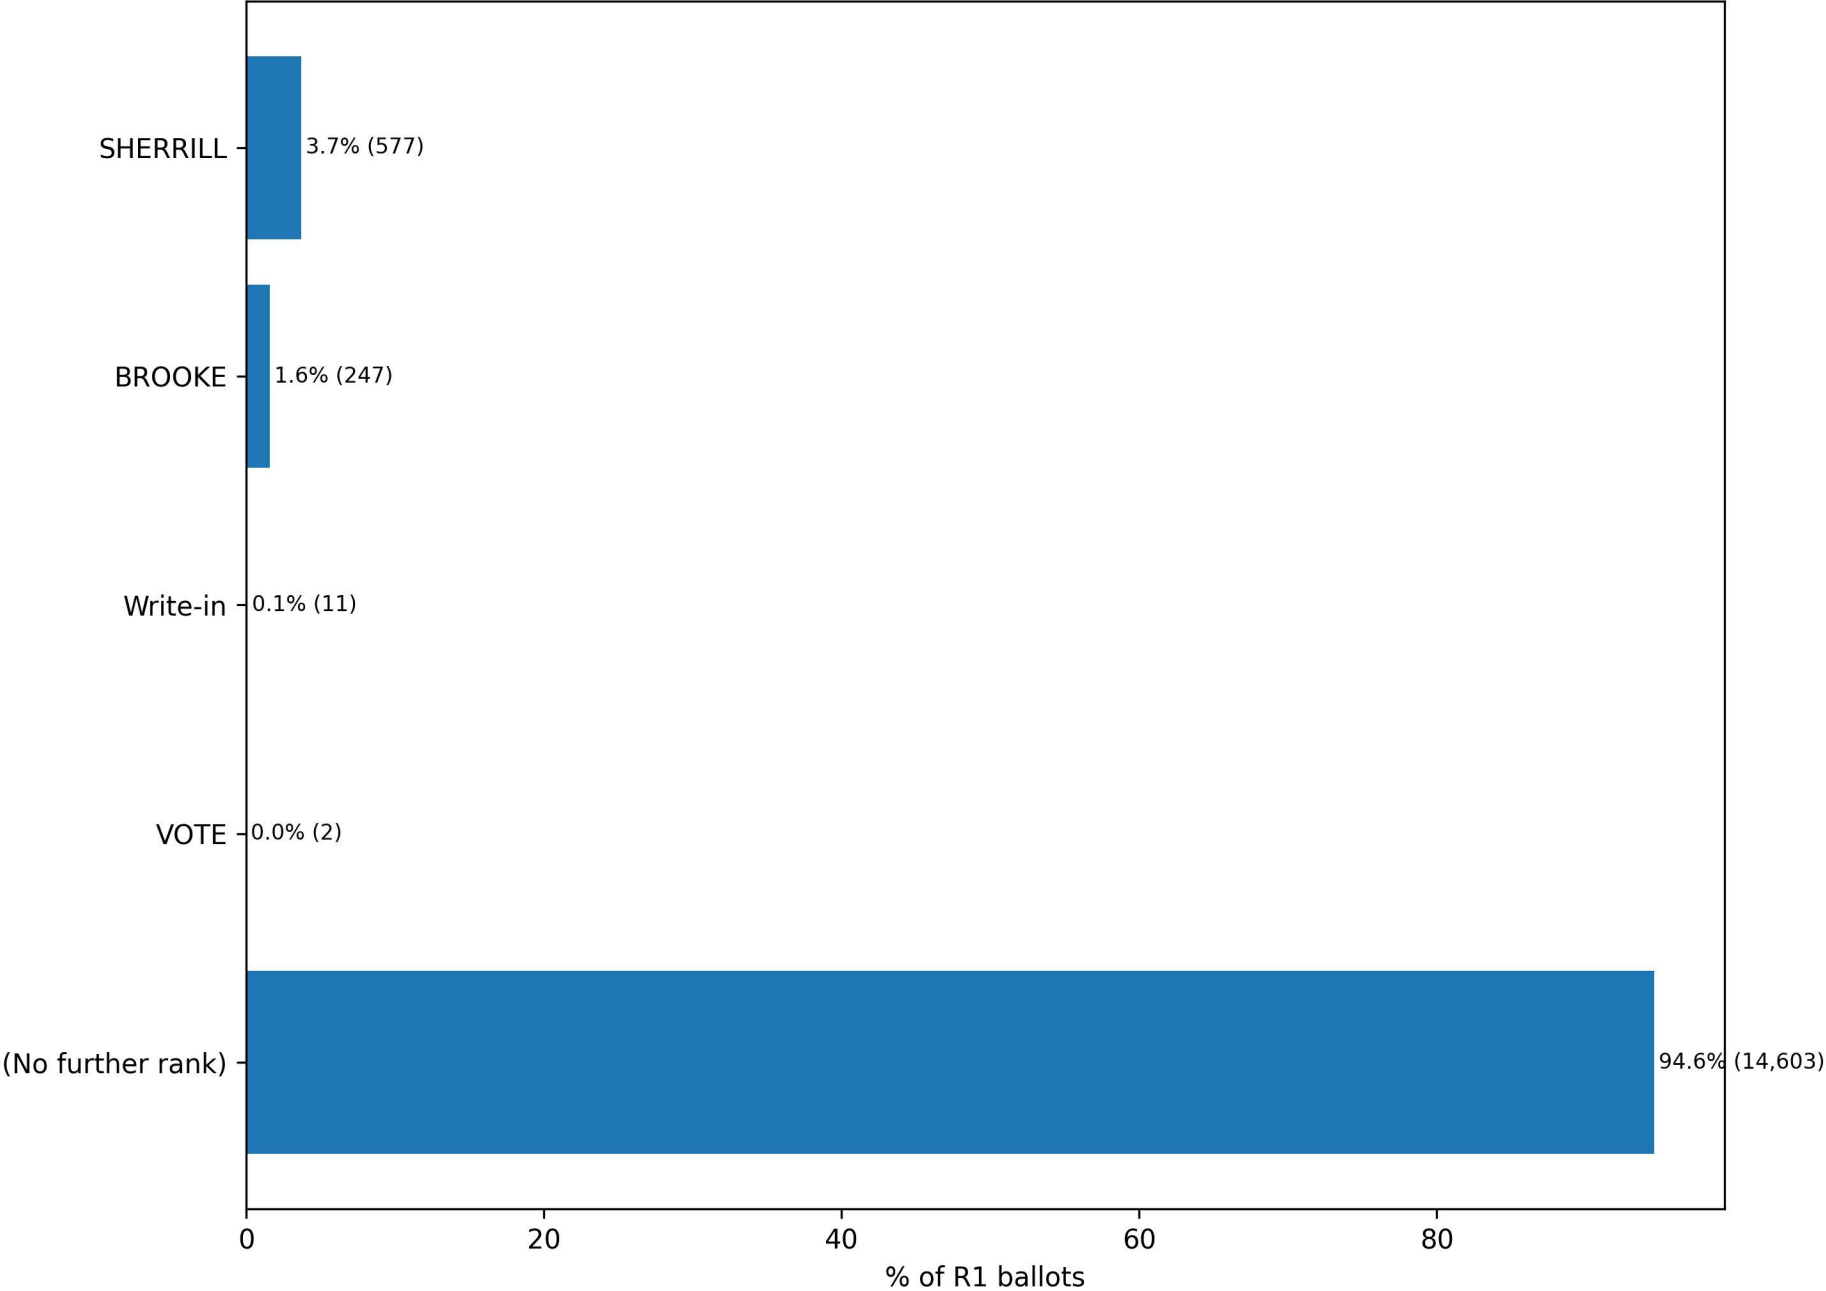

MEMBER, BOARD OF SUPERVISORS, DISTRICT 2 — STEPHEN SHERRILL: next choices at Rank 3