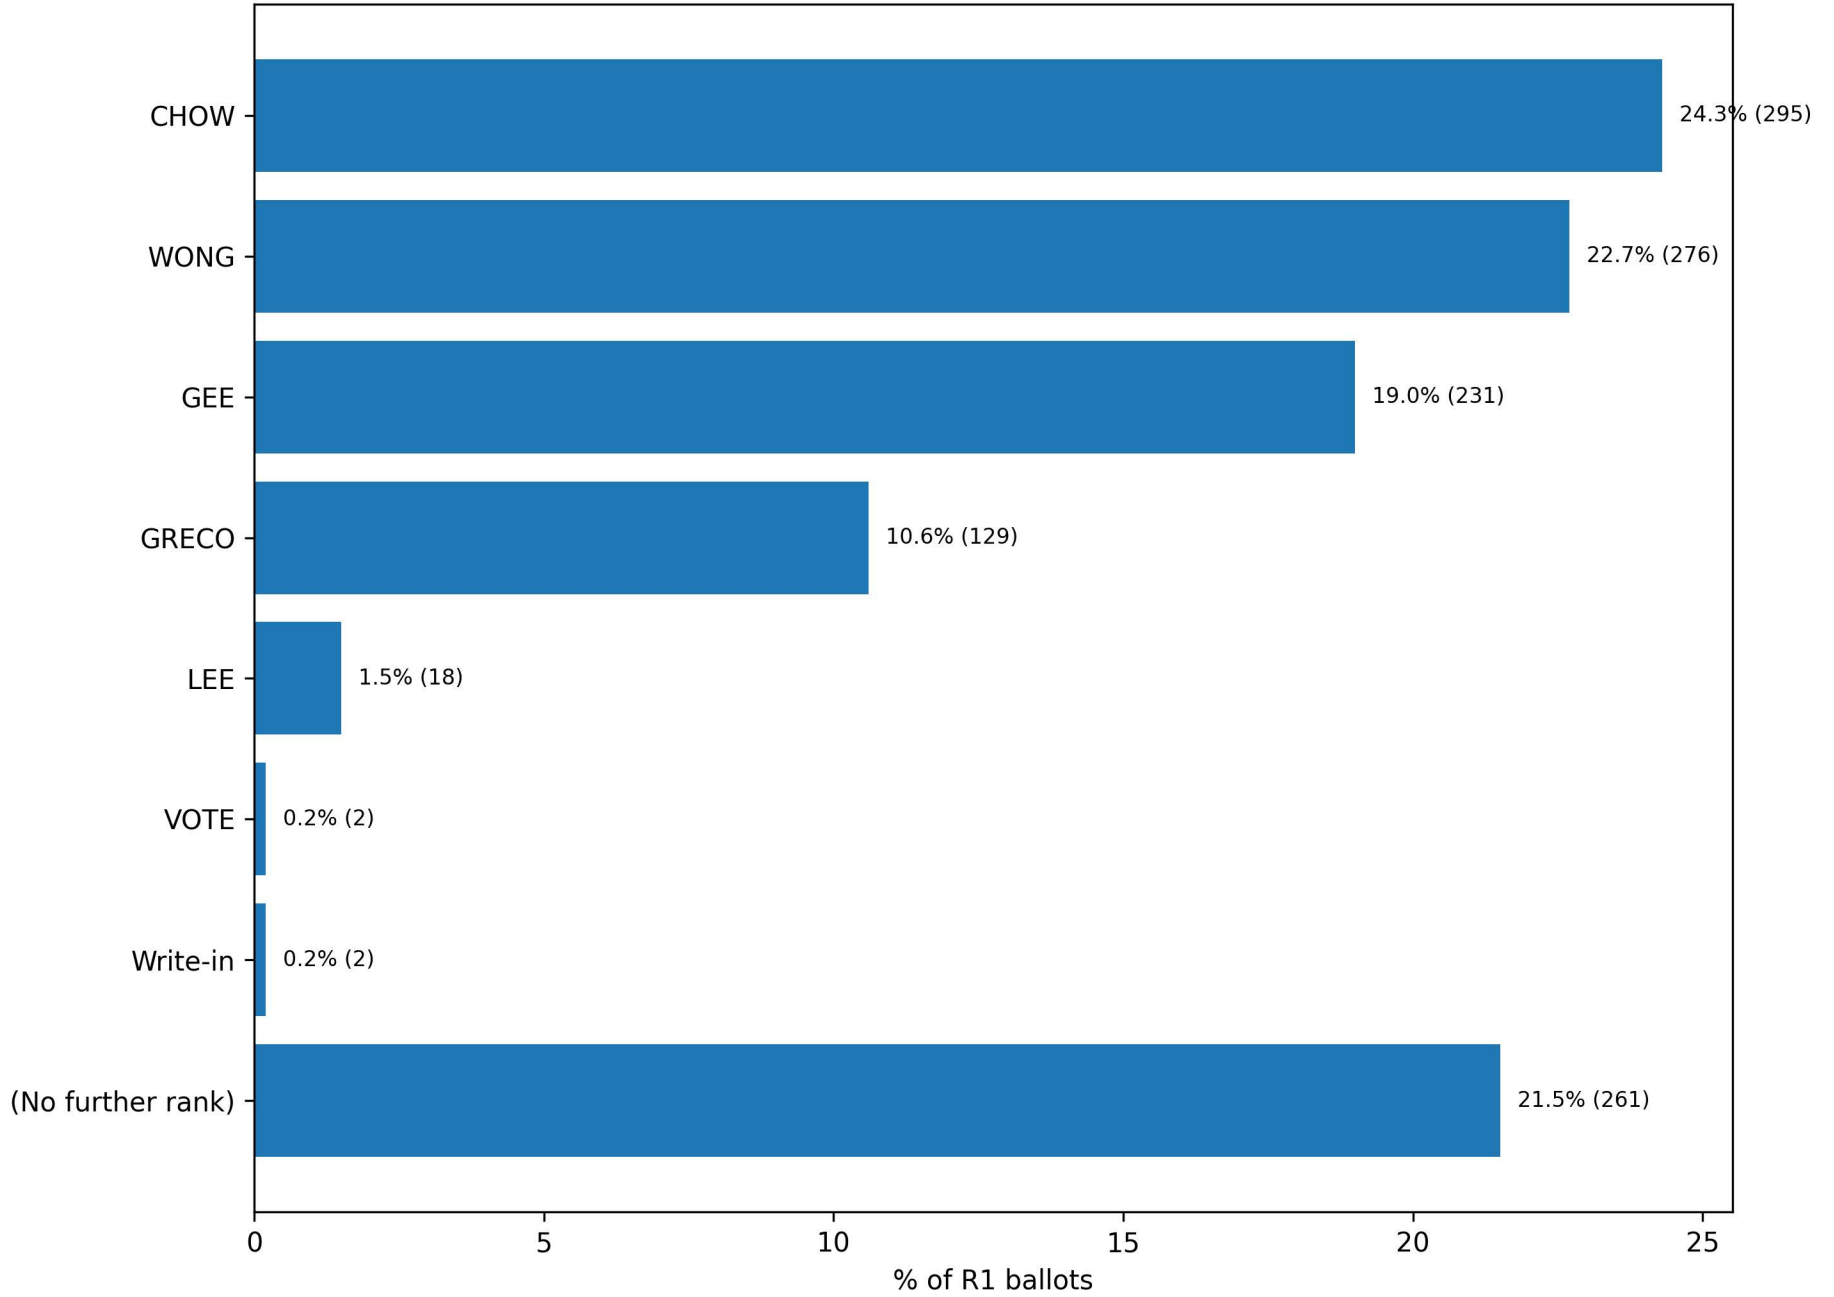

MEMBER, BOARD OF SUPERVISORS, DISTRICT 4 — DAVID E. LEE: next choices at Rank 3