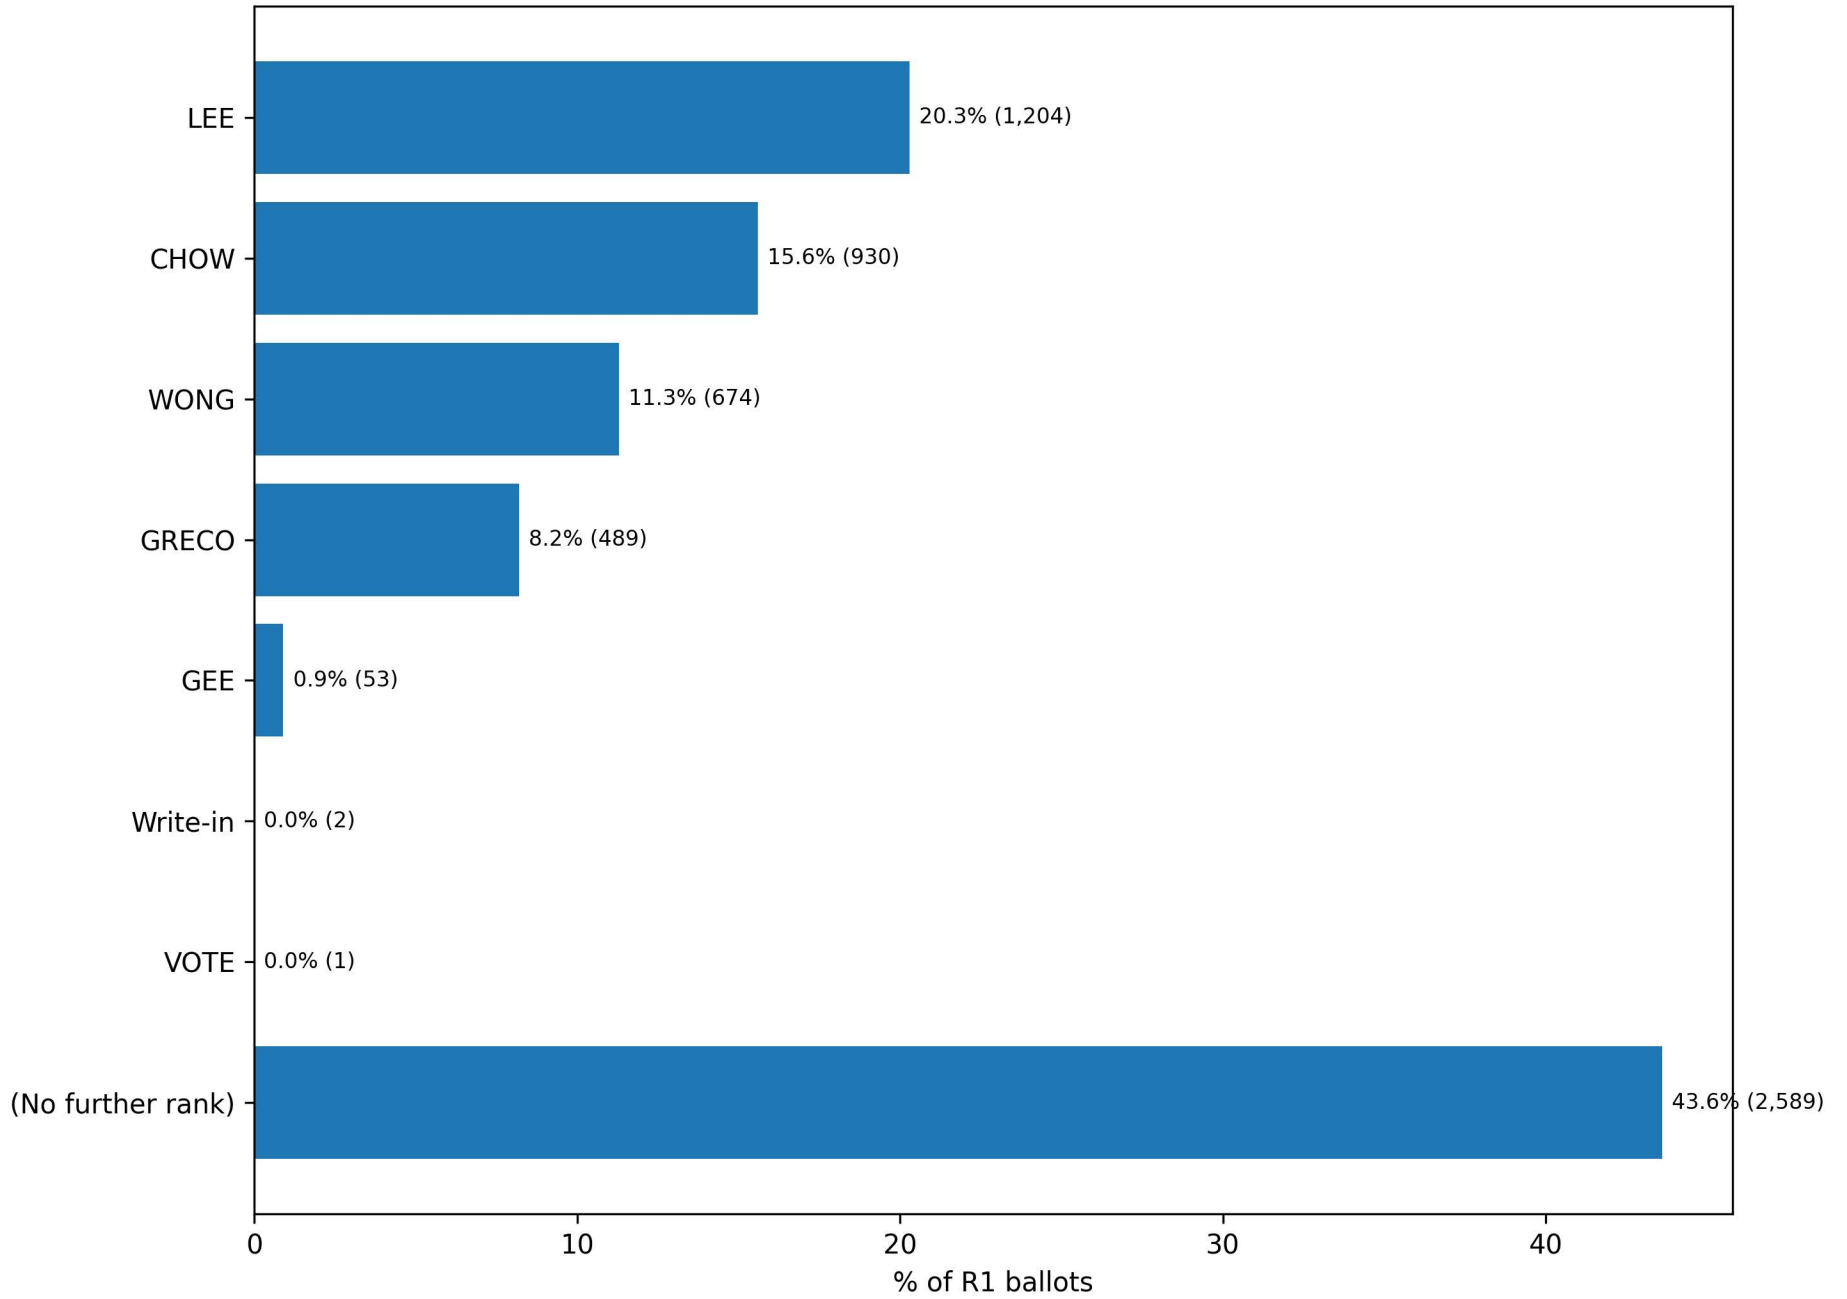

MEMBER, BOARD OF SUPERVISORS, DISTRICT 4 — NATALIE GEE: next choices at Rank 3