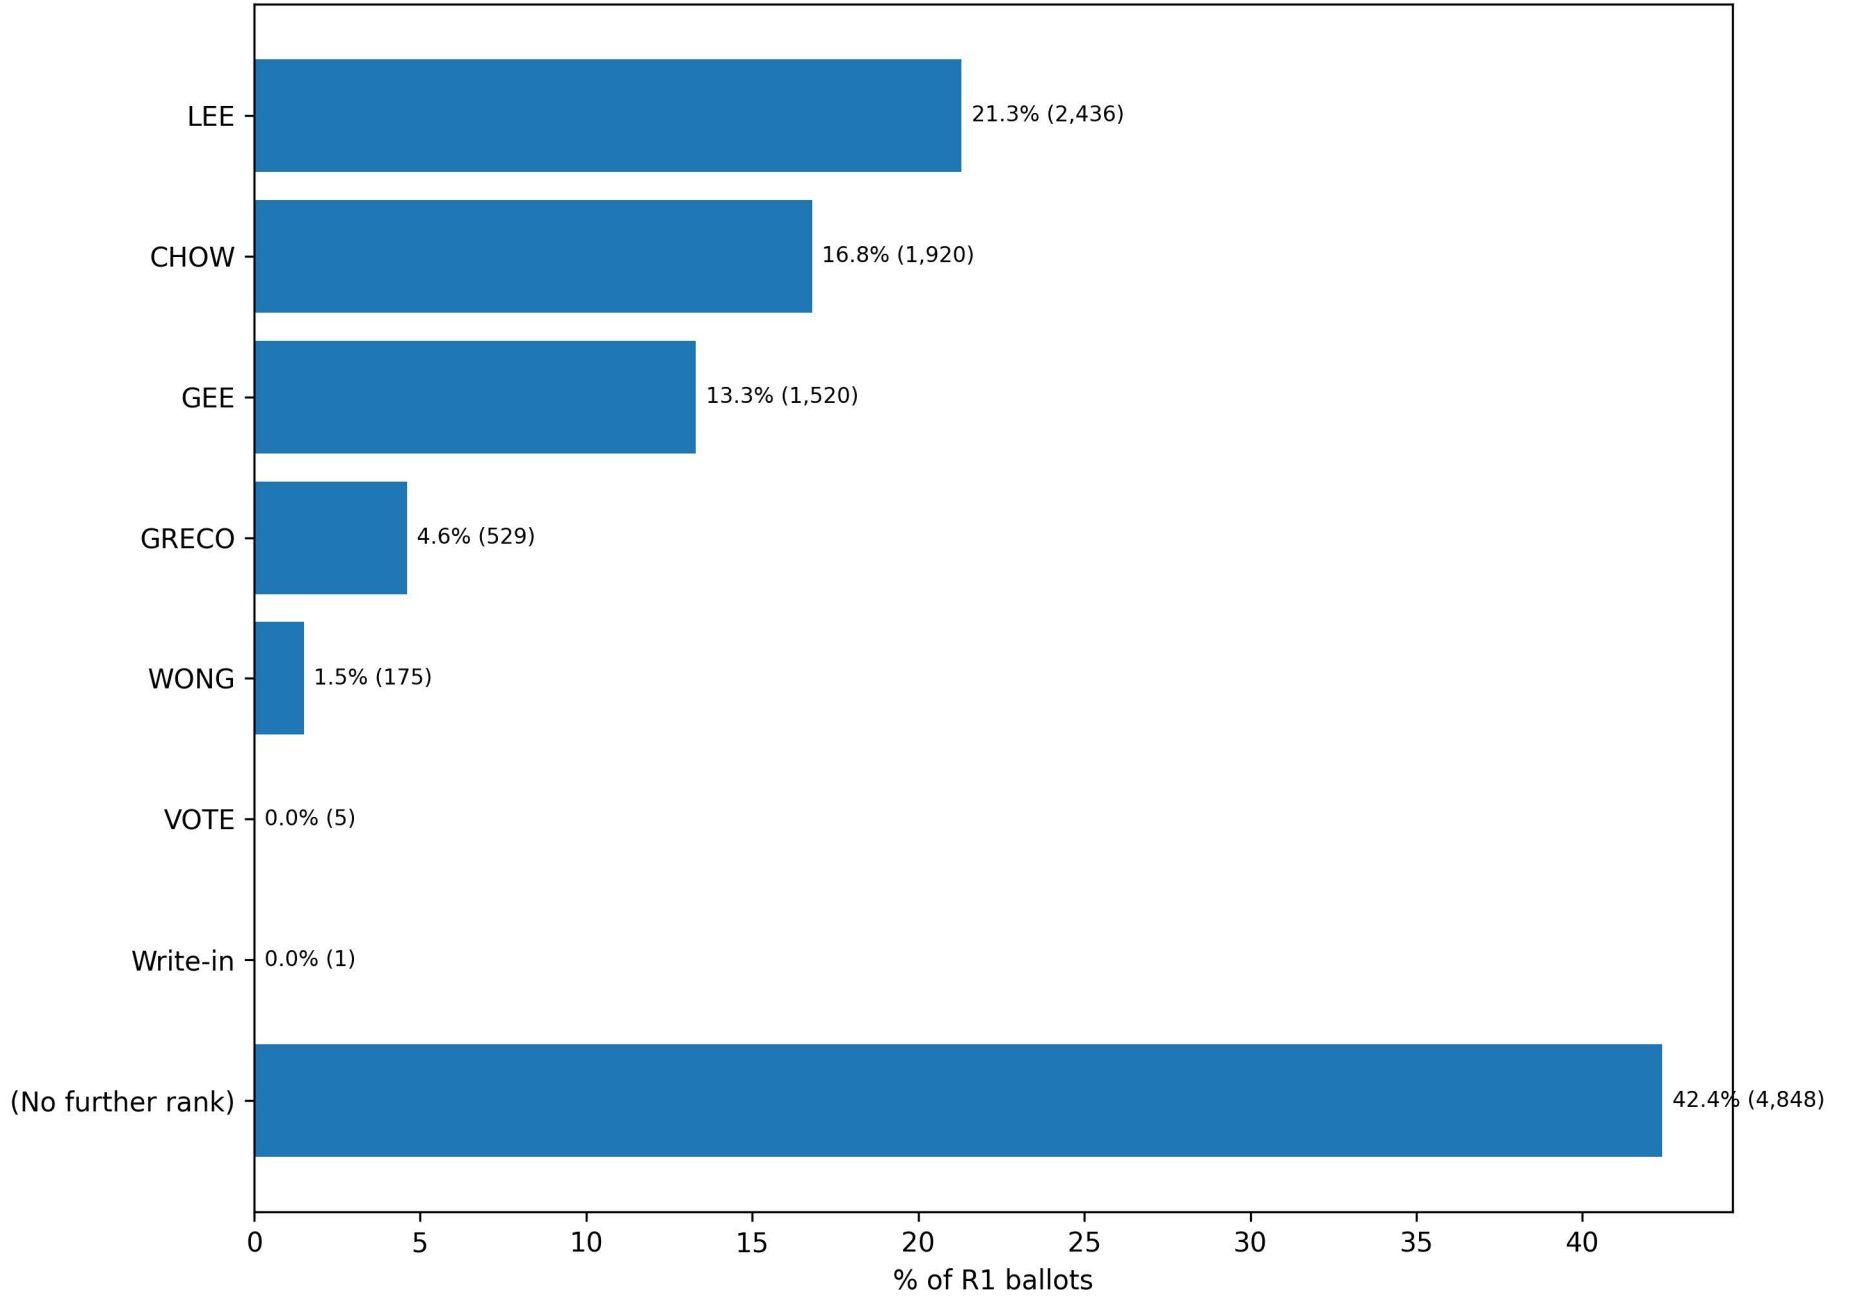

MEMBER, BOARD OF SUPERVISORS, DISTRICT 4 — ALAN WONG: next choices at Rank 3