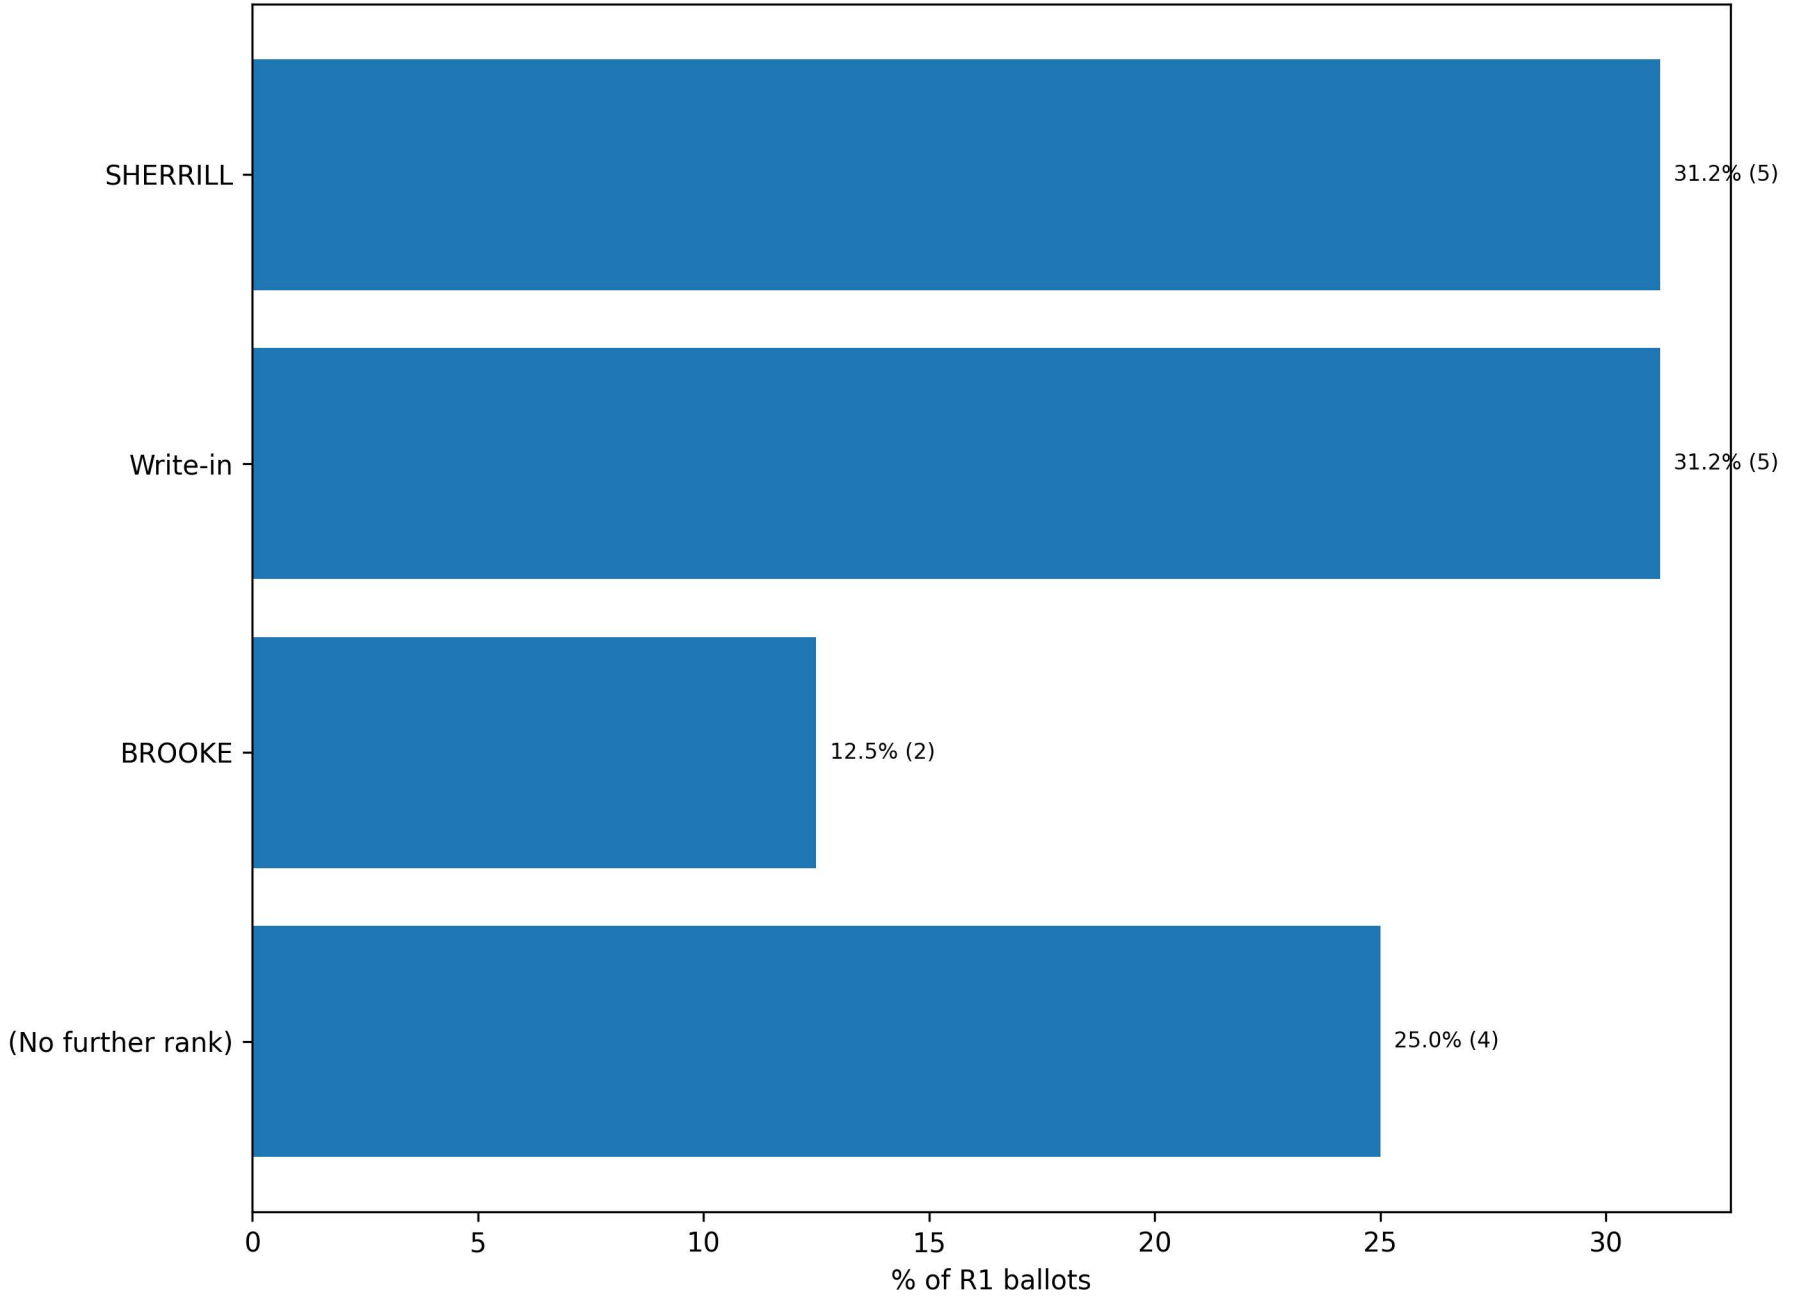

MEMBER, BOARD OF SUPERVISORS, DISTRICT 2 — Write-in: next choices at Rank 2