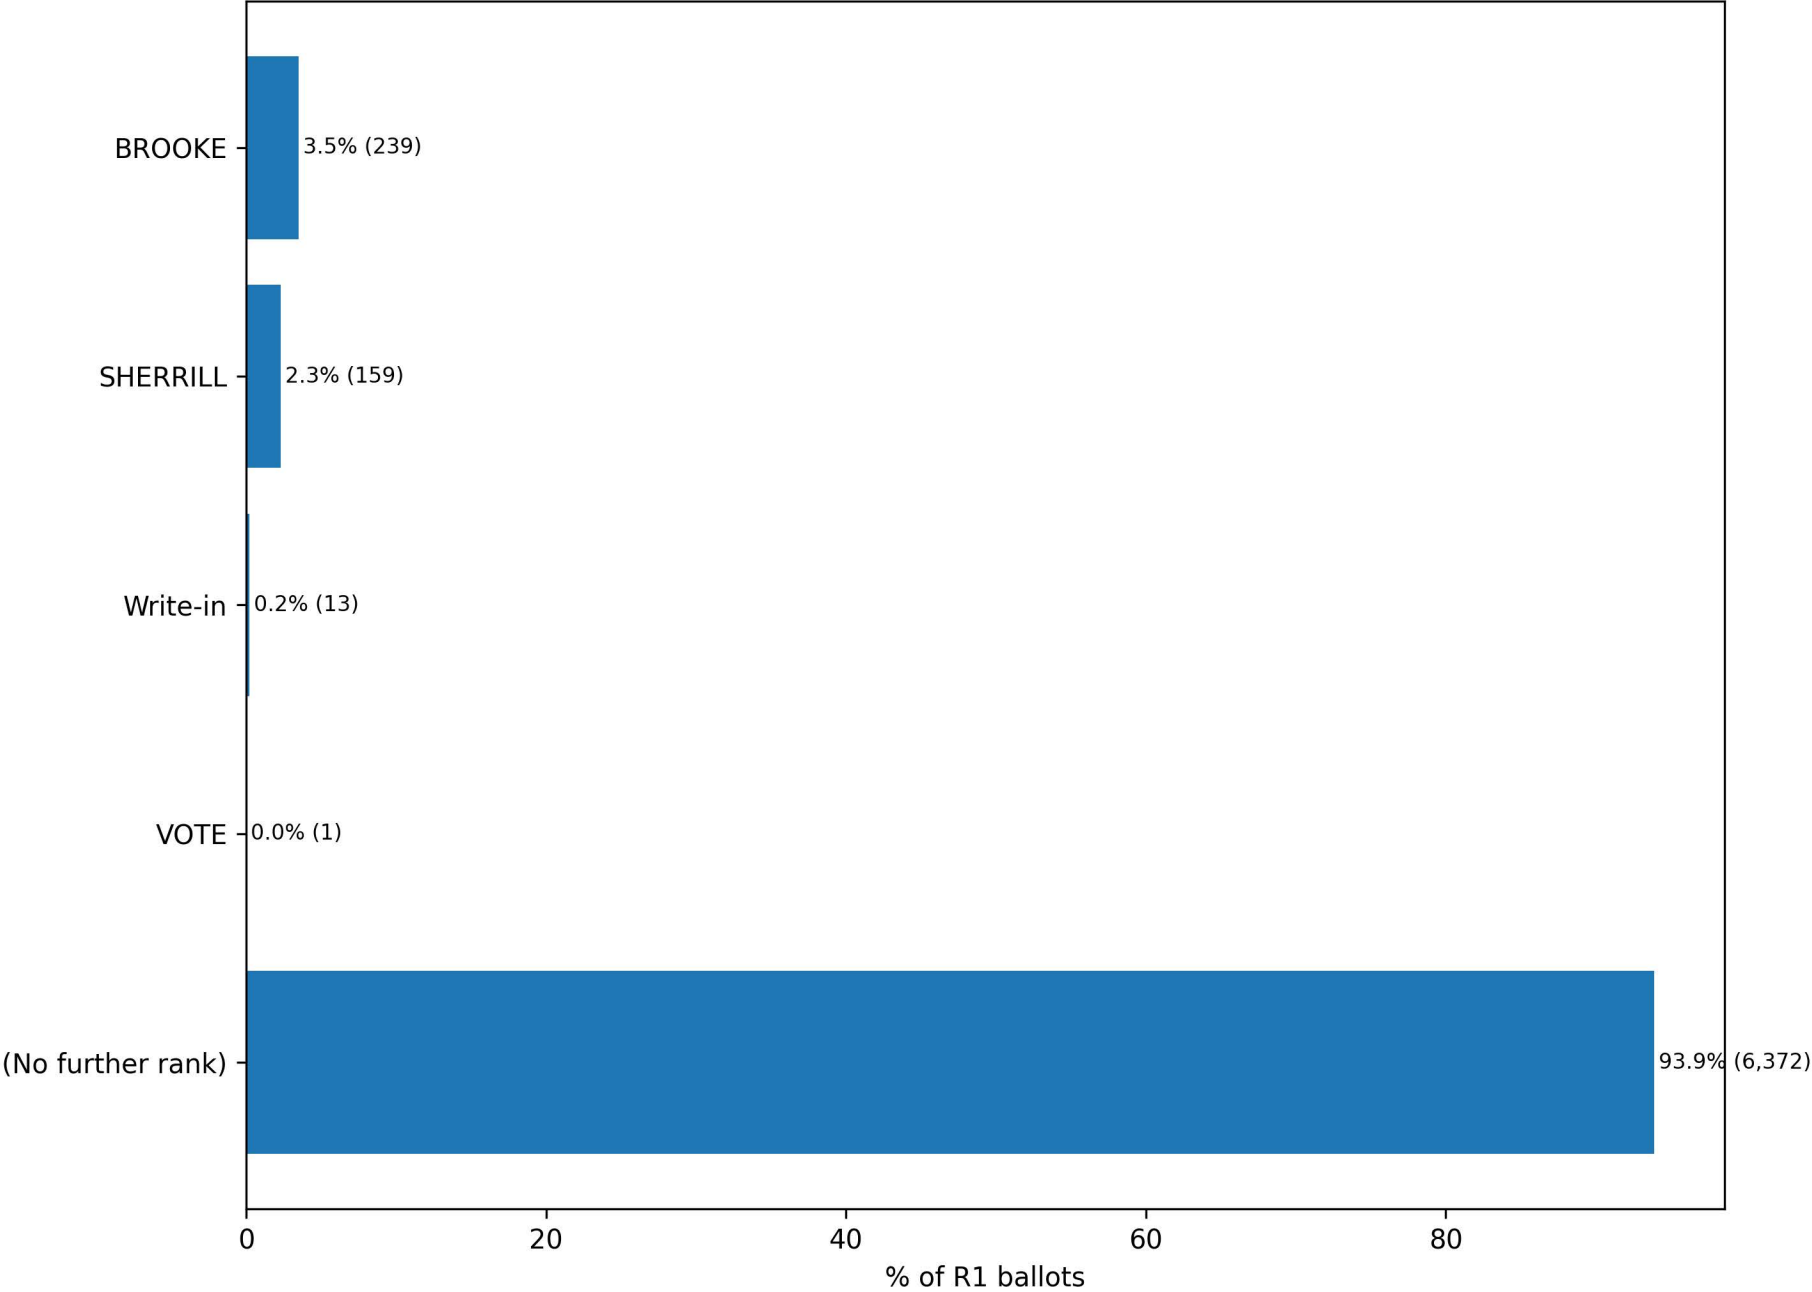

MEMBER, BOARD OF SUPERVISORS, DISTRICT 2 — LORI BROOKE: next choices at Rank 3