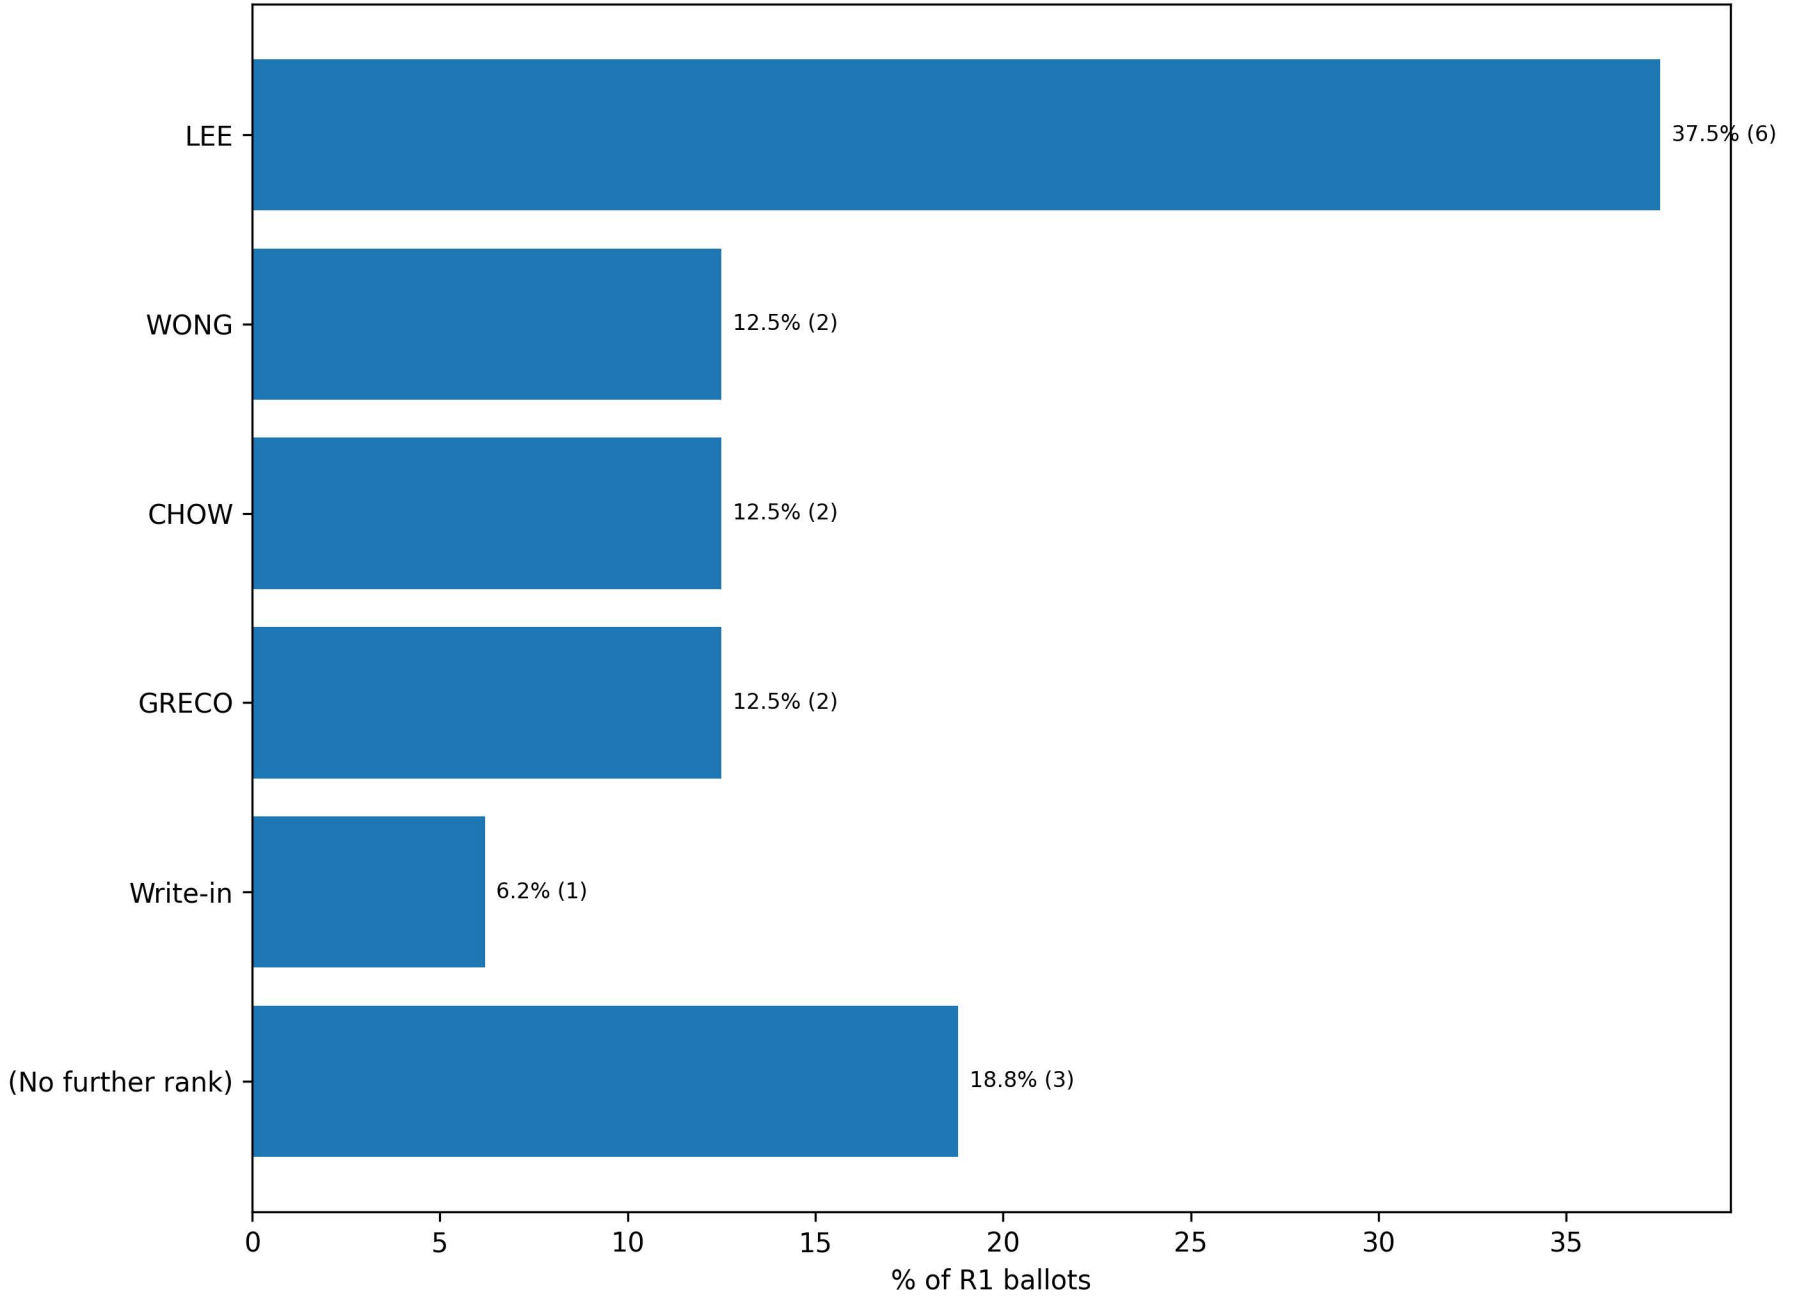

MEMBER, BOARD OF SUPERVISORS, DISTRICT 4 — Write-in: next choices at Rank 3