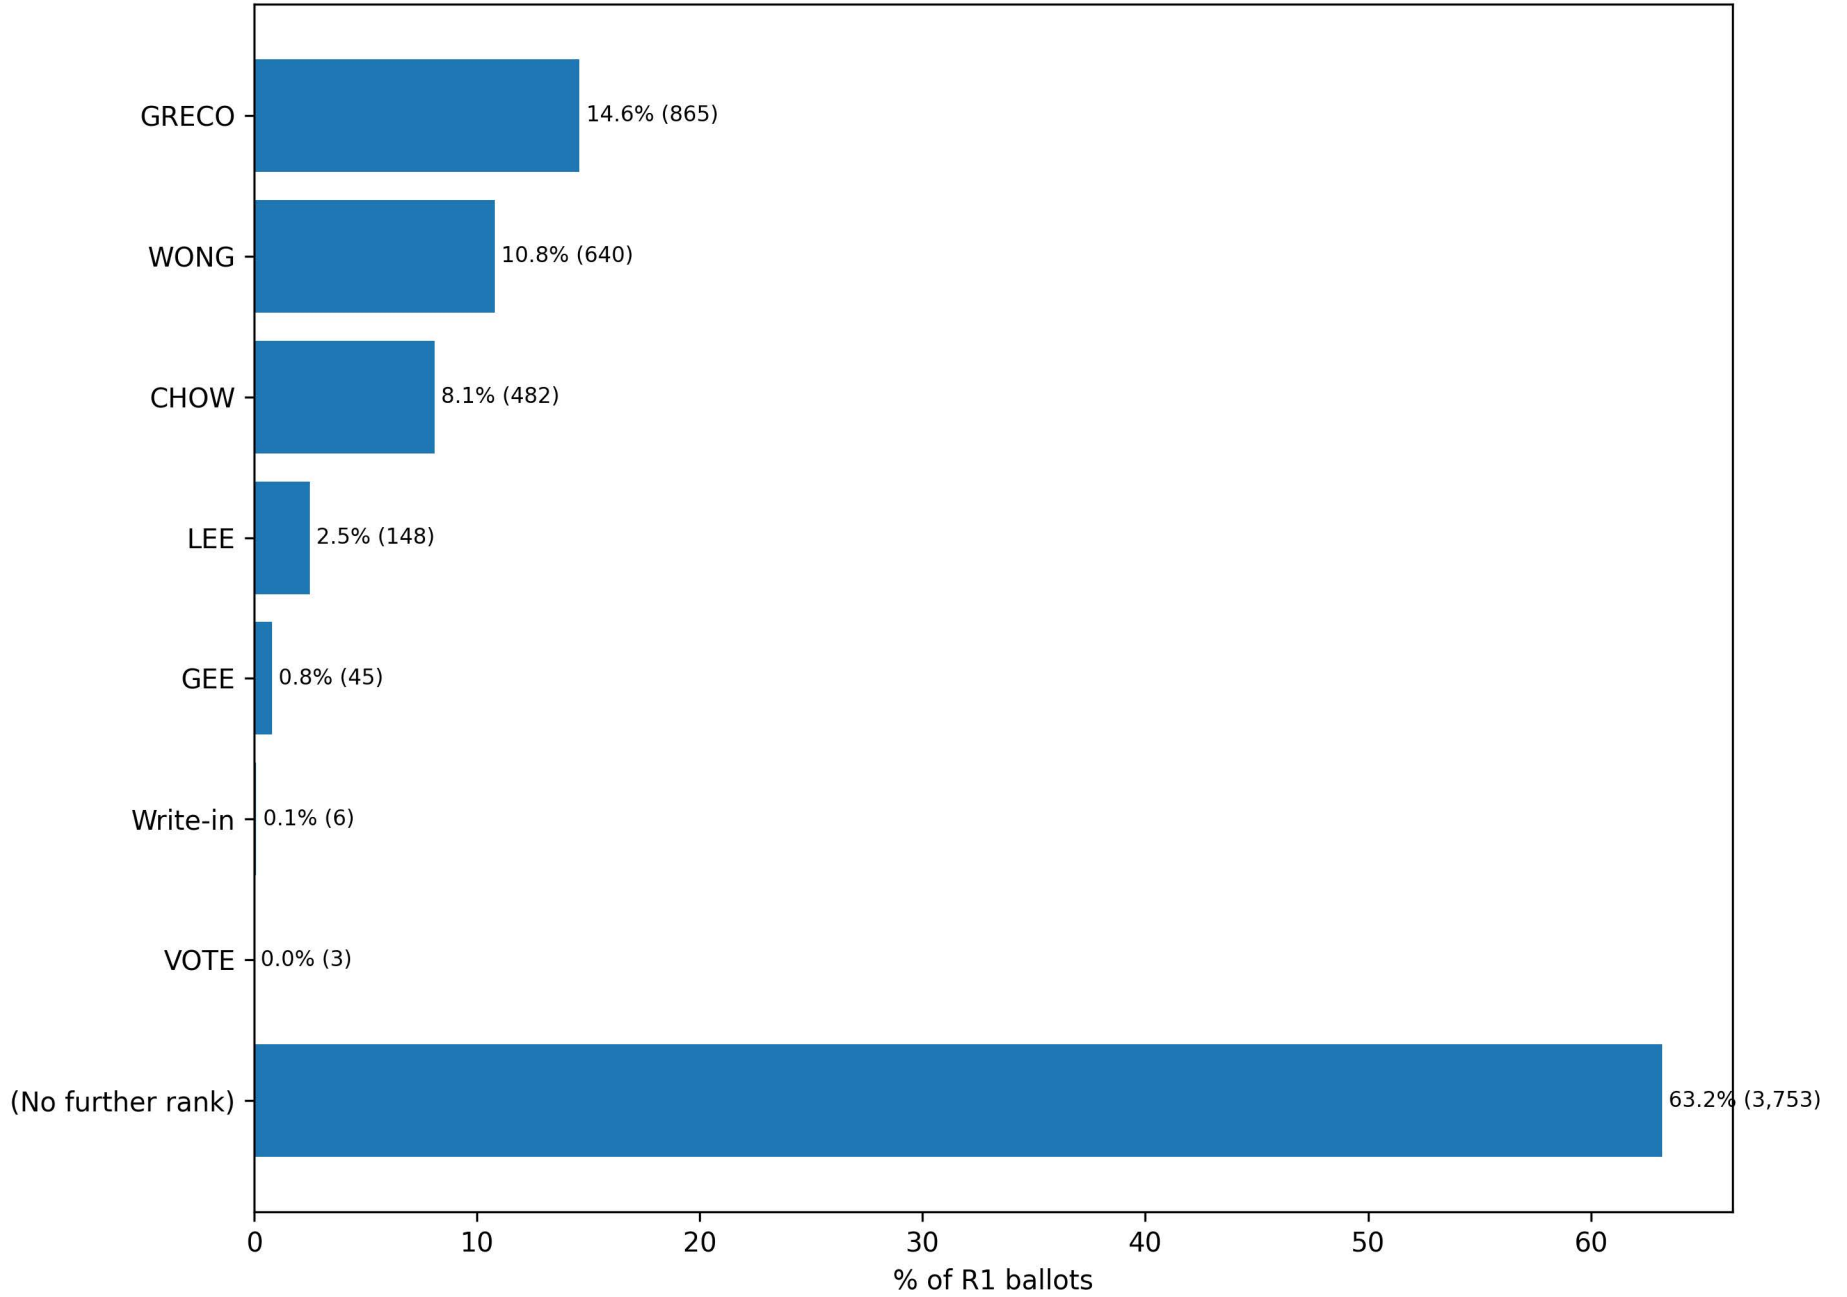

MEMBER, BOARD OF SUPERVISORS, DISTRICT 4 — NATALIE GEE: next choices at Rank 5