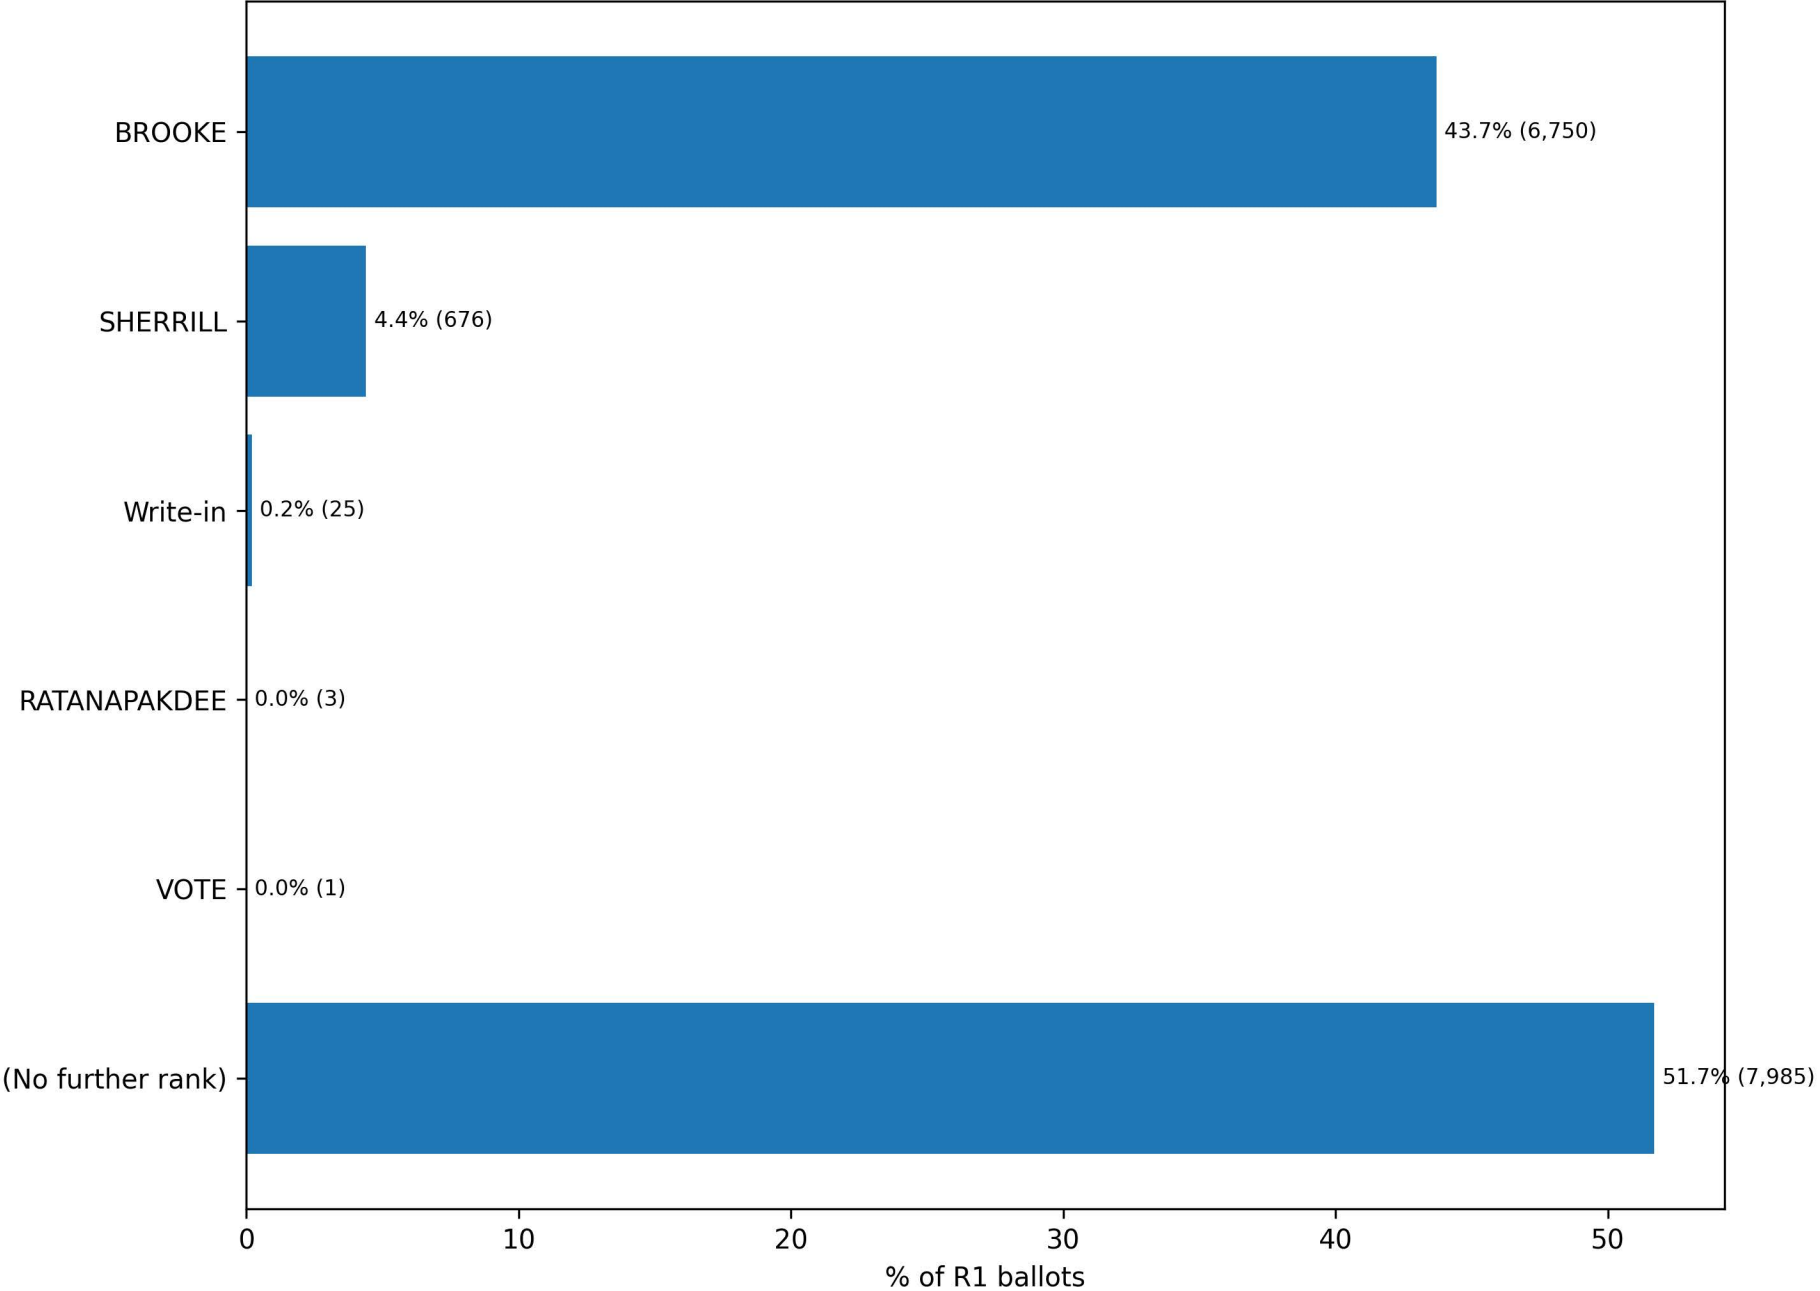

MEMBER, BOARD OF SUPERVISORS, DISTRICT 2 — STEPHEN SHERRILL: next choices at Rank 2