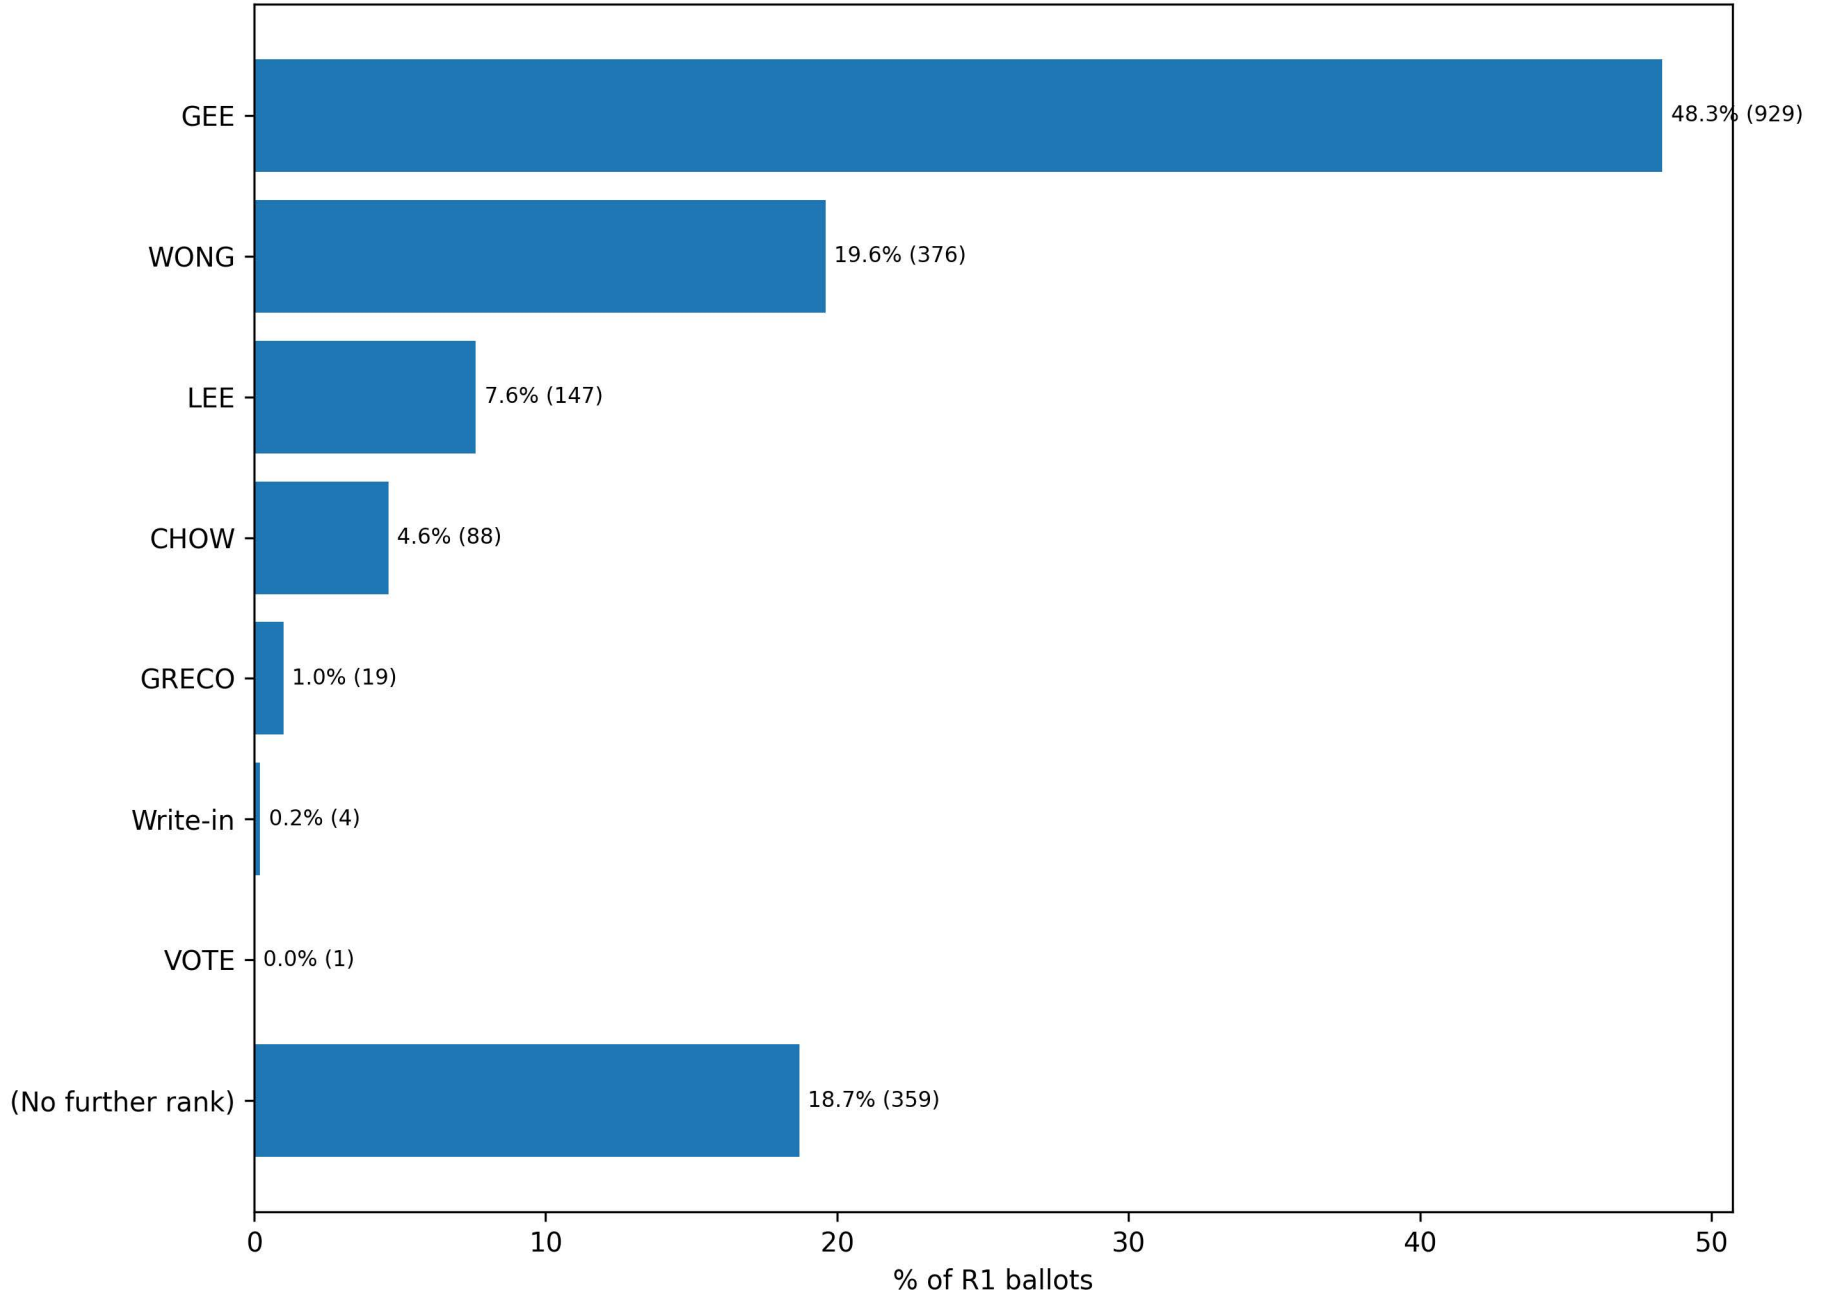

MEMBER, BOARD OF SUPERVISORS, DISTRICT 4 — JEREMY JULIAN GRECO: next choices at Rank 2