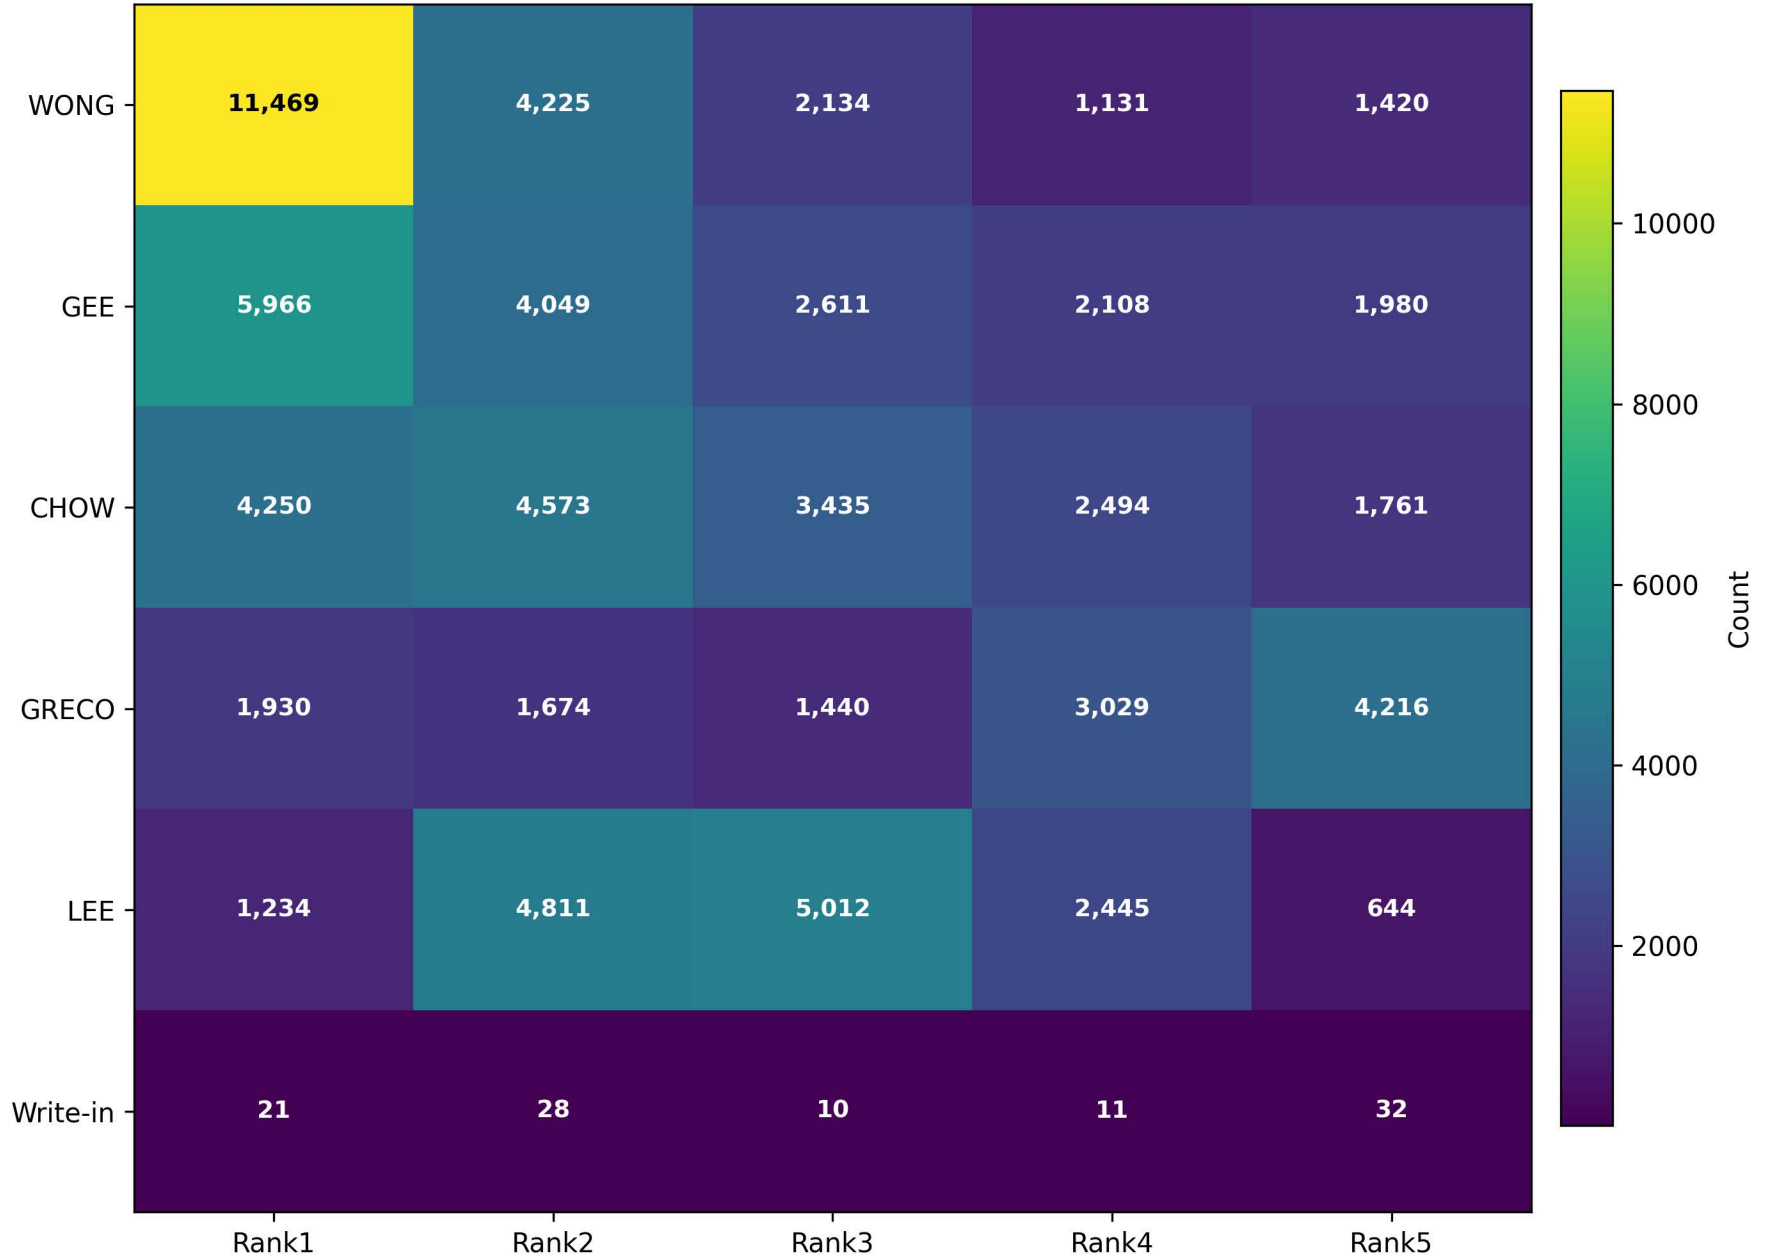

MEMBER, BOARD OF SUPERVISORS, DISTRICT 4 — Rank distribution (counts)