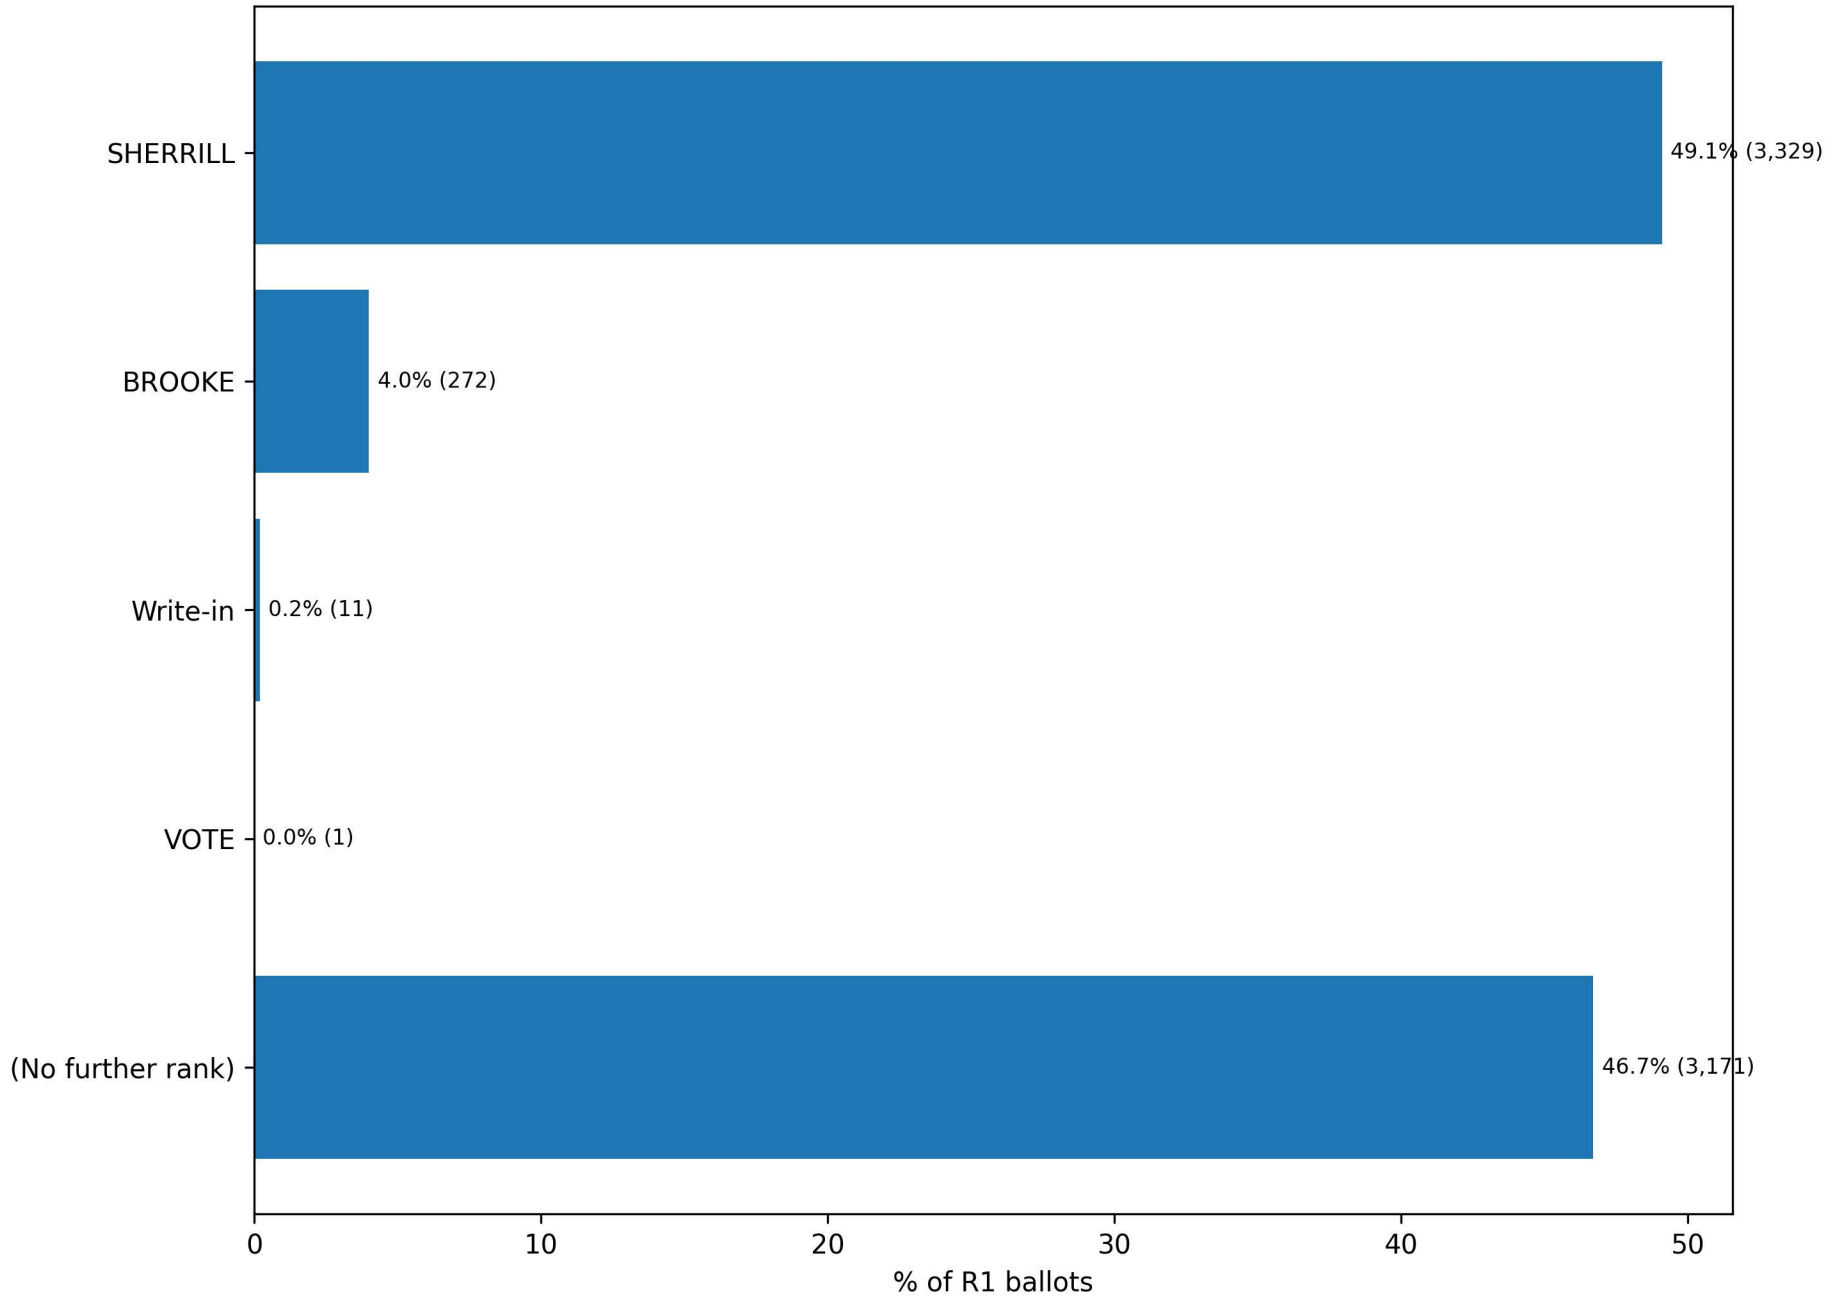

MEMBER, BOARD OF SUPERVISORS, DISTRICT 2 — Rank distribution (counts)

MEMBER, BOARD OF SUPERVISORS, DISTRICT 2 — Rank distribution (100% stacked by candidate)

MEMBER, BOARD OF SUPERVISORS, DISTRICT 2 — LORI BROOKE: next choices at Rank 2