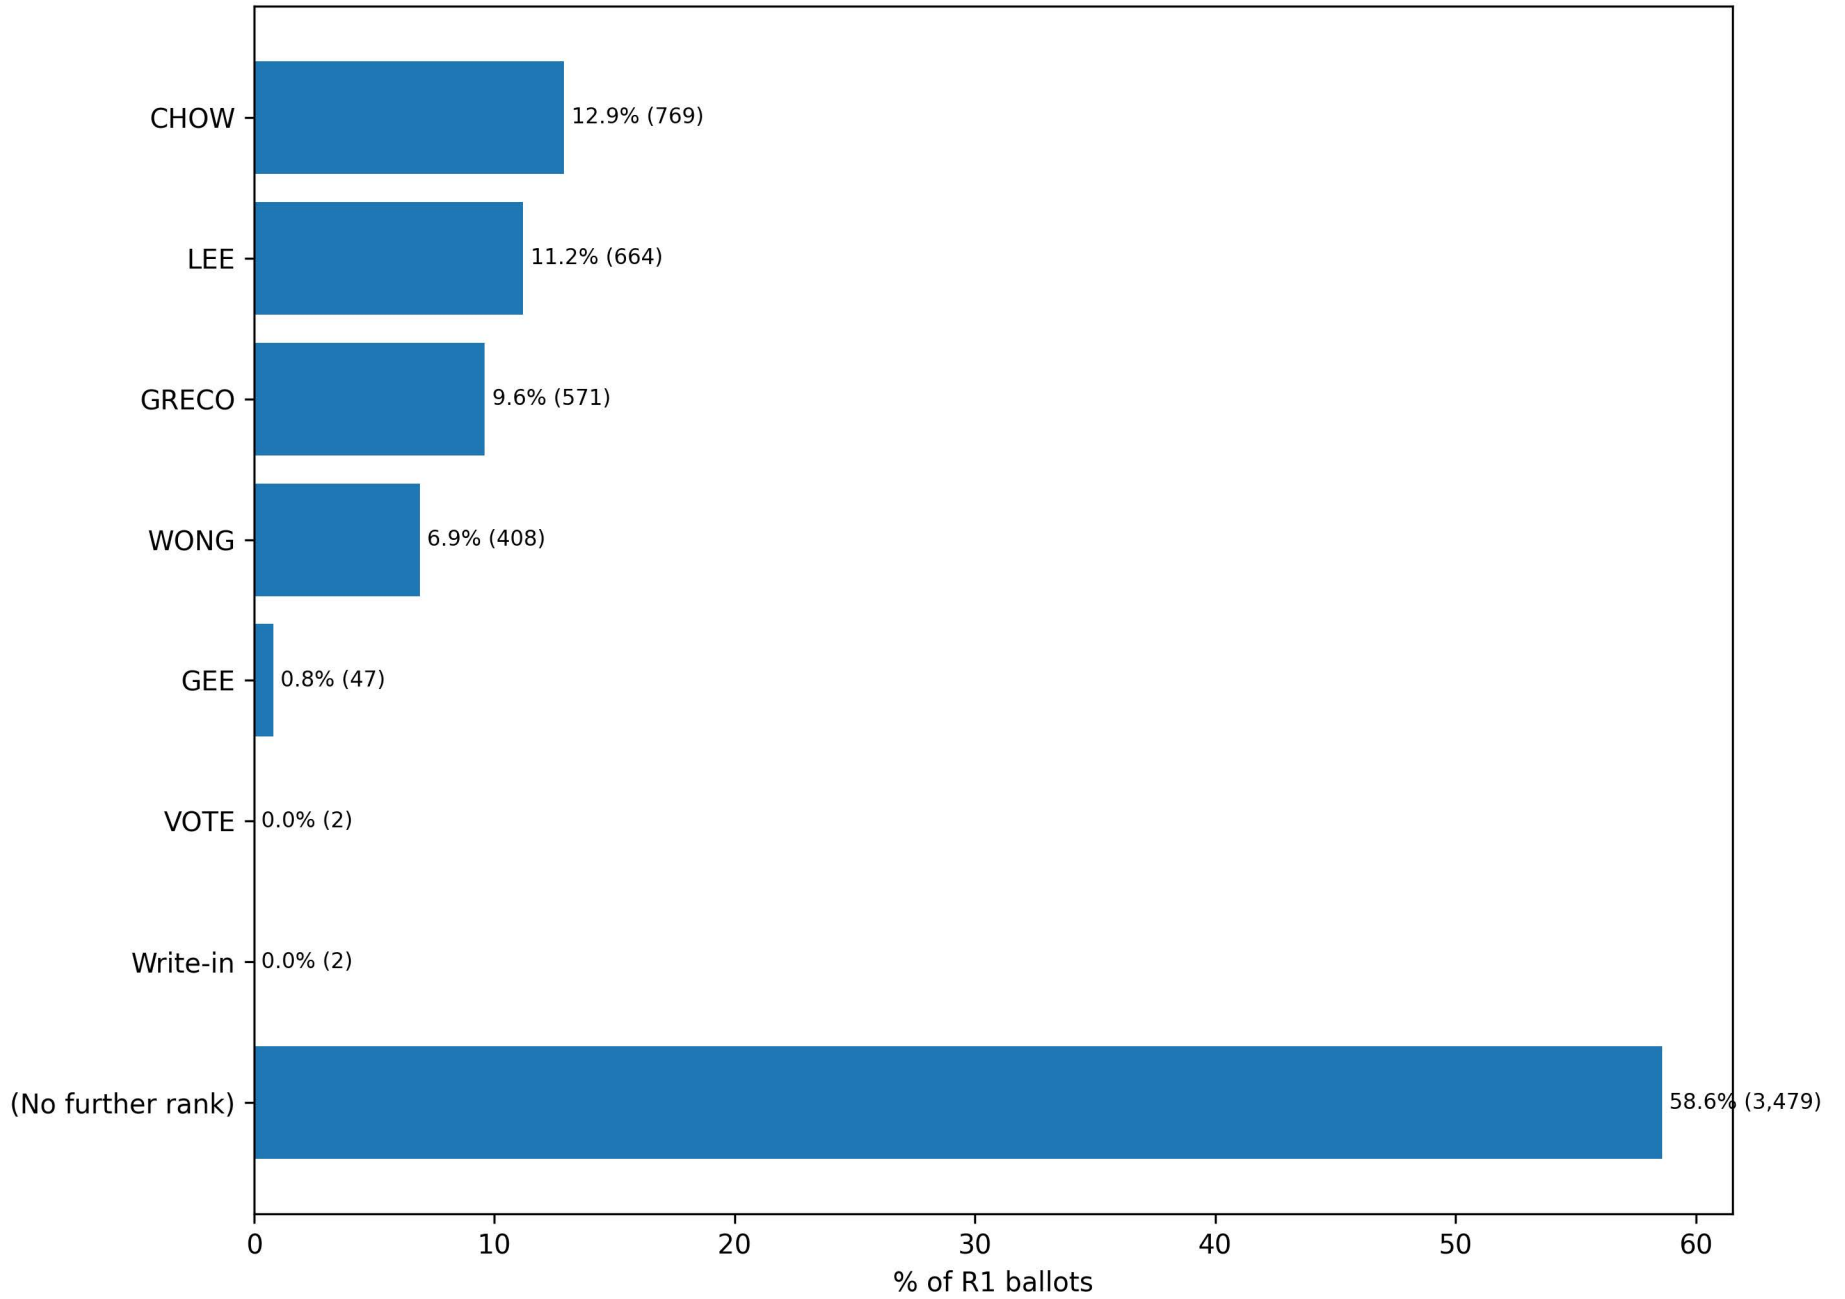

MEMBER, BOARD OF SUPERVISORS, DISTRICT 4 — NATALIE GEE: next choices at Rank 4