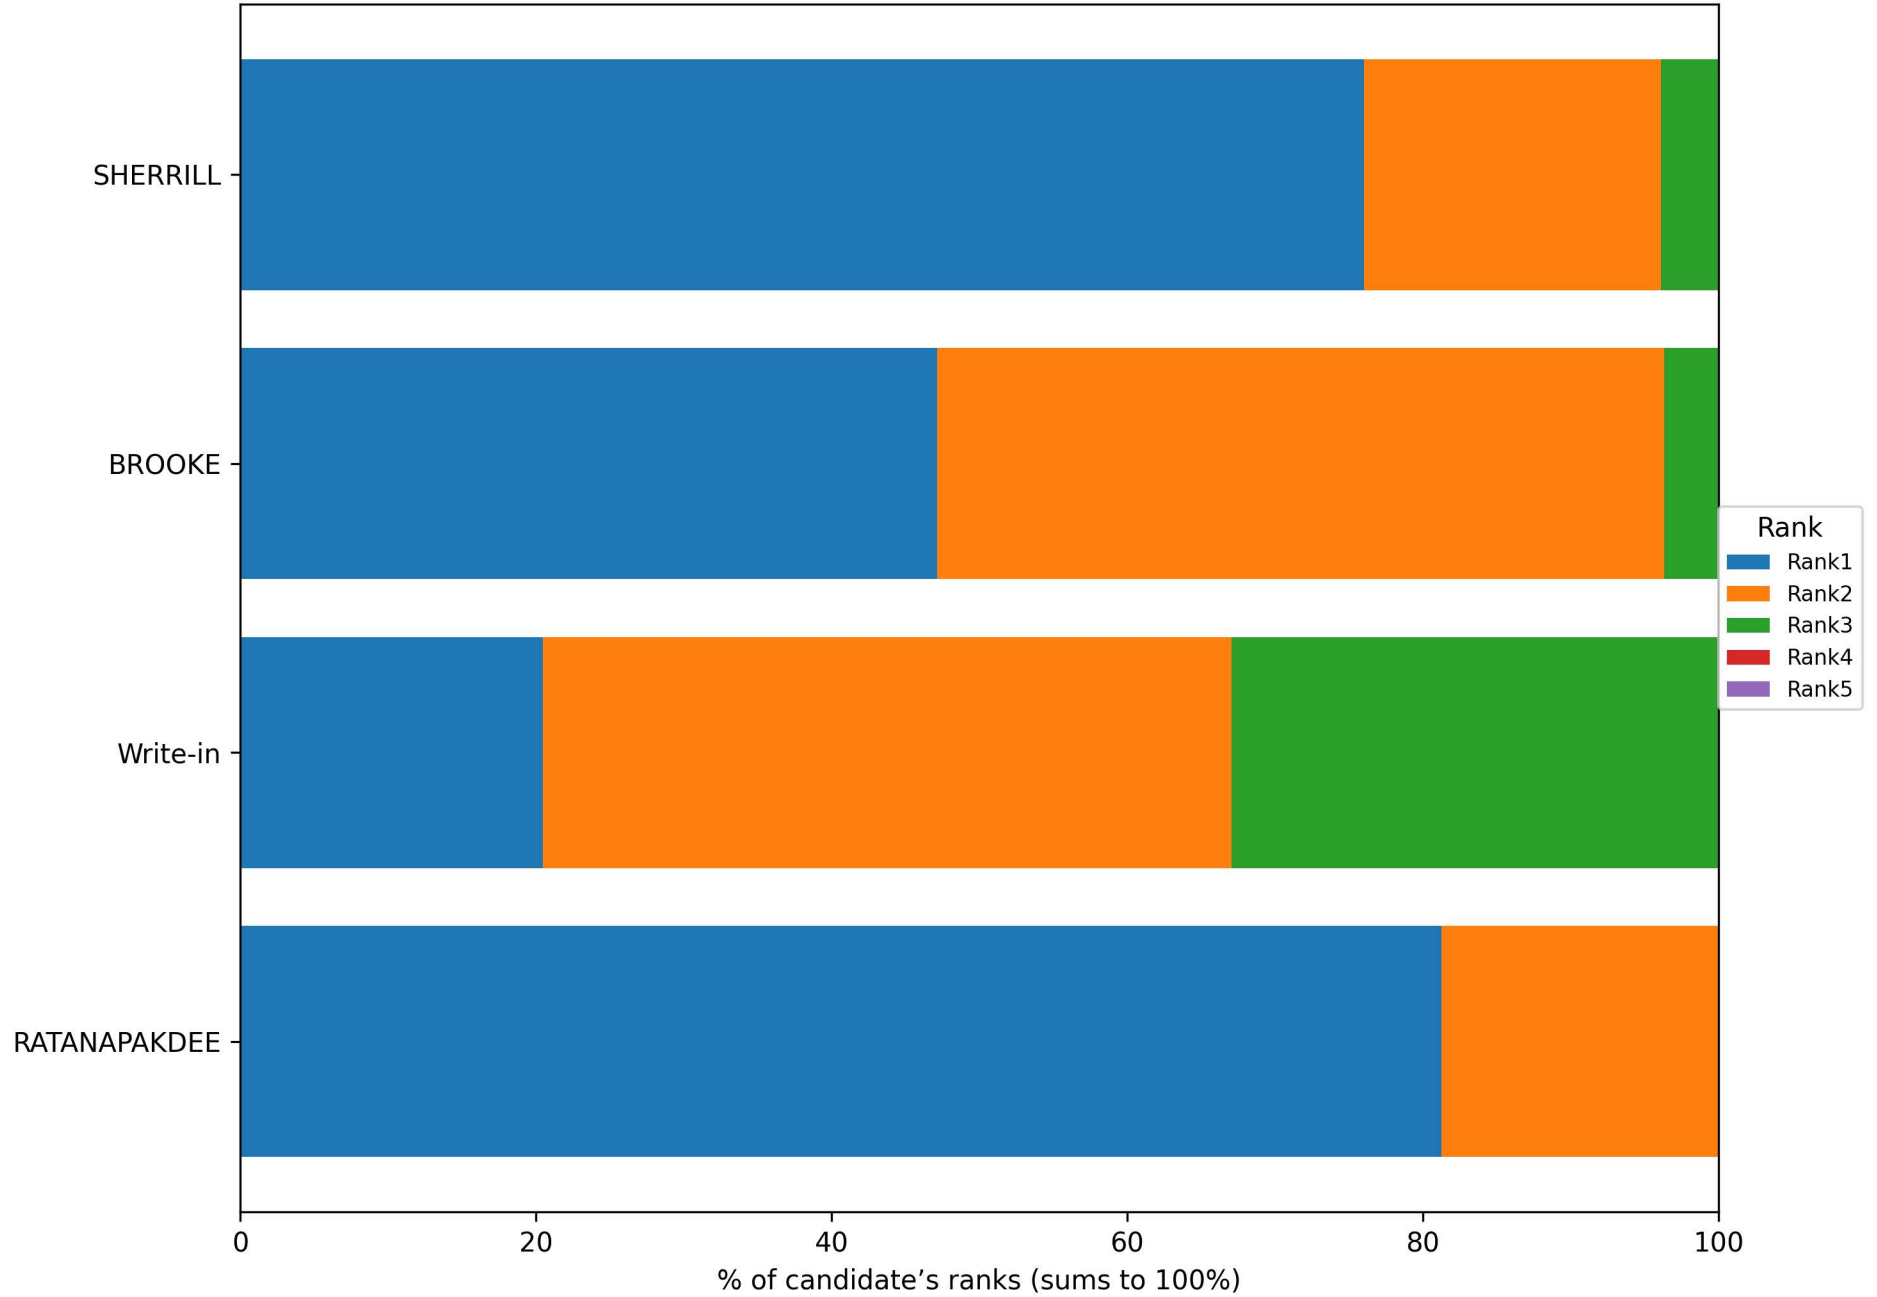

MEMBER, BOARD OF SUPERVISORS, DISTRICT 2 — Rank distribution (counts)

MEMBER, BOARD OF SUPERVISORS, DISTRICT 2 — Rank distribution (100% stacked by candidate)

MEMBER, BOARD OF SUPERVISORS, DISTRICT 2 — LORI BROOKE: next choices at Rank 2

MEMBER, BOARD OF SUPERVISORS, DISTRICT 2 — LORI BROOKE: next choices at Rank 3

MEMBER, BOARD OF SUPERVISORS, DISTRICT 2 — LORI BROOKE: next choices at Rank 4

MEMBER, BOARD OF SUPERVISORS, DISTRICT 2 — LORI BROOKE: next choices at Rank 5